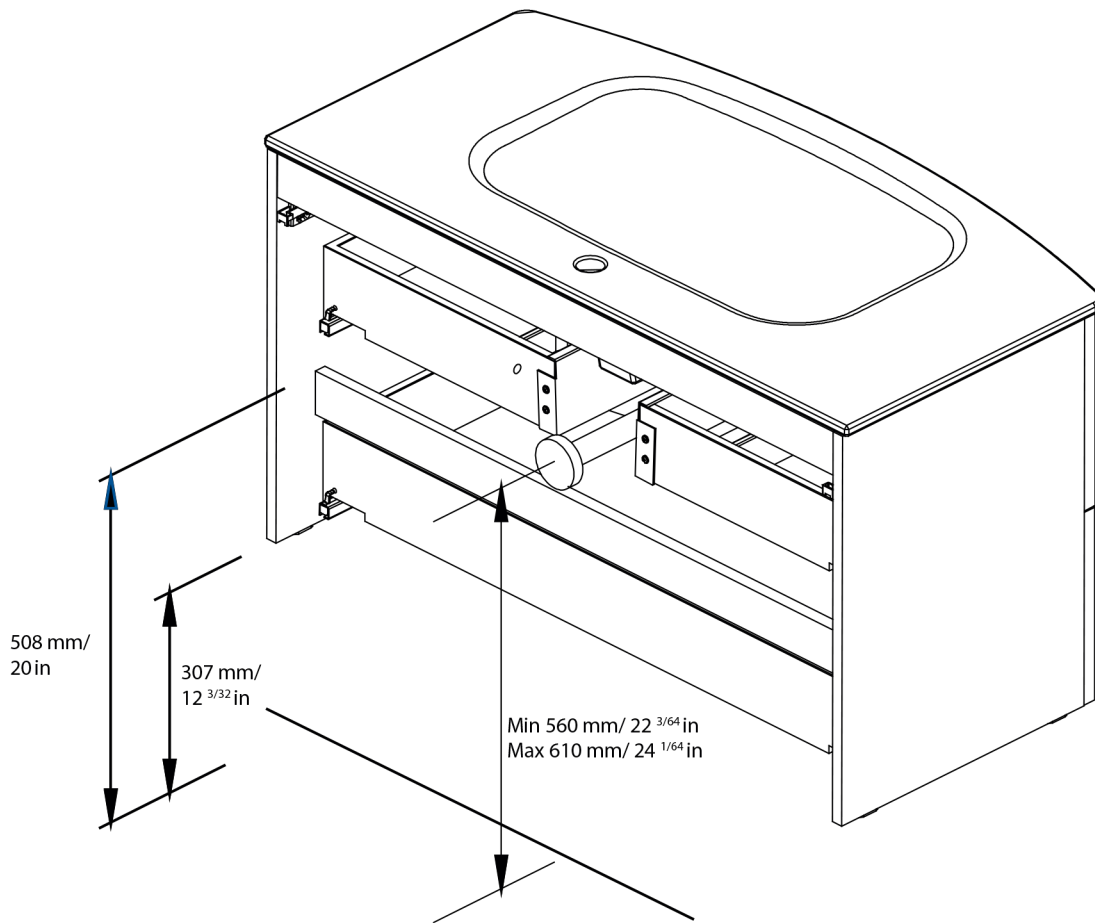

Technical features

Technical drawing	Name	Material	Colour	Colour
	TREND			Gloss White
	RONDO 2 Drawers	 	 	Gloss White Anthracite
	LEGS			Chrome

Technical information

STRUCTURE	High gloss lacquered 5/8 in. board.
FRONT	High gloss lacquered on curved 3/4 in. MDF board.
HANDLE	Metallic bright chrome finish.
DRAWER	Drawers made of textile poly laminated coated board with hidden parcial extraction runners with soft close system. Includes organizer in upper drawer. Lower drawer useful space (widthxhighxdepth): 35 ^{7/8} x 4 ^{5/16} x 12 ^{3/4} in.
WALL HANGING BRACKET	Hidden hanging bracket of directly assembled with great resistance and depth regulations.
LEGS	Metallic in bright chrome finish. (optional)
PIPE DEPTH	Pipe depth 2 ^{3/4} in.

Collection
Rondo

Model |
Rondo 100

Dimensions Metric

1 inch = 2.54 cm
1 inch = 25.4 mm

WS[®]
BATH
COLLECTIONS

1051 Lea Drive - Collegeville, PA 19426
Tel. 215 513 9400 - Fax 610 831 0215

www.ws bathcollections.com - info@ws bathcollections.com

ES

EN

Las cotas indicadas en los dibujos son en función de la altura de la pata del conjunto, en caso de que el mueble vaya suspendido y esta altura no se respete, dichas cotas también variarán.

Dimensions indicated in the drawing are based on the level of the whole leg, in case of wall hanging furniture dimensions also may vary.

Collection
Rondo

Model |
Rondo 100

Dimensions Metric

1 inch = 2.54 cm
1 inch = 25.4 mm

1051 Lea Drive - Collegeville, PA 19426
Tel. 215 513 9400 - Fax 610 831 0215
www.ws bathcollections.com - info@ws bathcollections.com