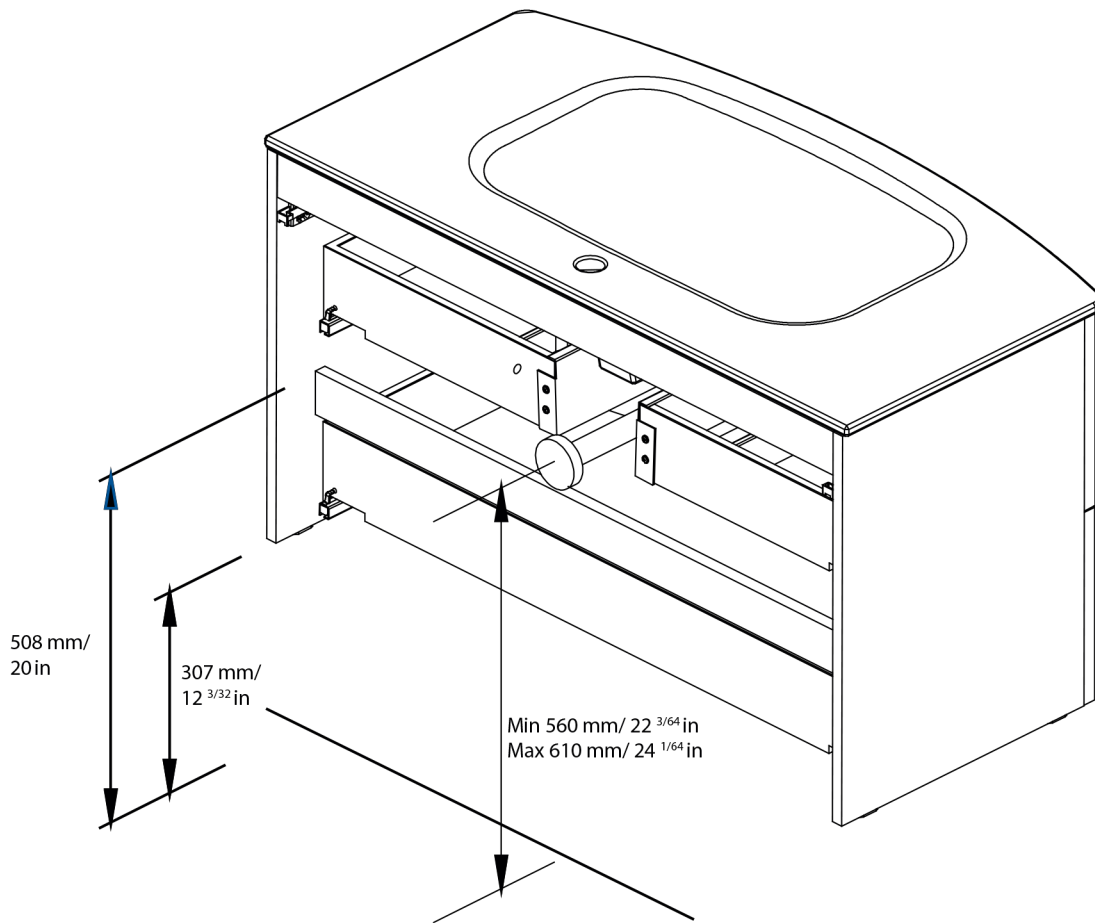

Technical features

Technical drawing	Name	Material	Colour	Colour
	TREND			Gloss White
	RONDO 2 Drawers	 	 	Gloss White Anthracite
	LEGS			Chrome

Technical information

STRUCTURE	High gloss lacquered 5/8 in. board.
FRONT	High gloss lacquered on curved 3/4 in. MDF board.
HANDLE	Metallic bright chrome finish.
DRAWER	Drawers made of textile poly laminated coated board with hidden partial extraction runners with soft close system. Includes organizer in upper drawer. Lower drawer useful space (widthxhighxdepth): 35 7/8 x 4 5/16 x 12 3/4 in.
WALL HANGING BRACKET	Hidden hanging bracket of directly assembled with great resistance and depth regulations.
LEGS	Metallic in bright chrome finish. (optional)
PIPE DEPTH	Pipe depth 2 3/4 in.

Collection
Rondo

Model |
Rondo 100

Dimensions Metric

1 inch = 2.54 cm
1 inch = 25.4 mm

WS[®]
BATH
COLLECTIONS

1051 Lea Drive - Collegeville, PA 19426
Tel. 215 513 9400 - Fax 610 831 0215

www.ws bathcollections.com - info@ws bathcollections.com

ES

EN

Las cotas indicadas en los dibujos son en función de la altura de la pata del conjunto, en caso de que el mueble vaya suspendido y esta altura no se respete, dichas cotas también variarán.

Dimensions indicated in the drawing are based on the level of the whole leg, in case of wall hanging the furniture dimensions also may vary.

Collection
Rondo

Model |
Rondo 100

Dimensions Metric

1 inch = 2.54 cm
1 inch = 25.4 mm

1051 Lea Drive - Collegeville, PA 19426
Tel. 215 513 9400 - Fax 610 831 0215
www.ws bathcollections.com - info@ws bathcollections.com