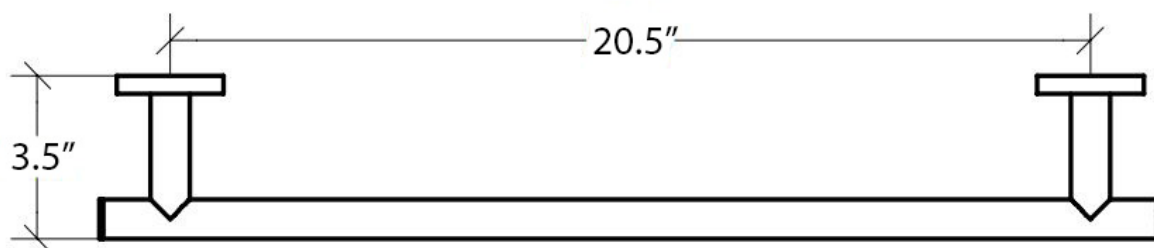

Product Specs Sheets

Collection
Napie

Model |
Napie 53116

Dimensions Metric
1 inch = 2.54 cm
1 inch = 25.4 mm

WS[®]
BATH
COLLECTIONS

1051 Lea Drive - Collegeville, PA 19426
Tel. 215 513 9400 - Fax 610 831 0215
www.ws bathcollections.com - info@ws bathcollections.com