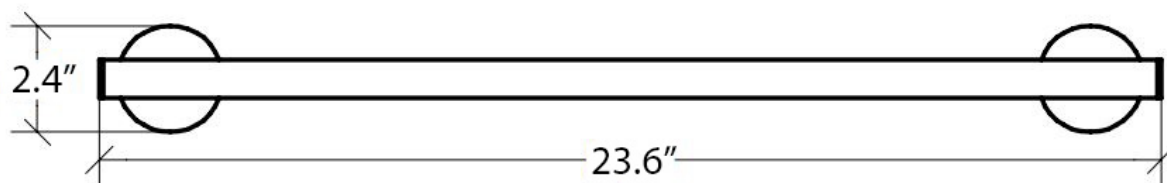

Product Specs Sheets

Collection
Napie

Model |
Napie 53116

Dimensions Metric
1 inch = 2.54 cm
1 inch = 25.4 mm

WS[®]
BATH
COLLECTIONS

1051 Lea Drive - Collegeville, PA 19426
Tel. 215 513 9400 - Fax 610 831 0215
www.ws bathcollections.com - info@ws bathcollections.com