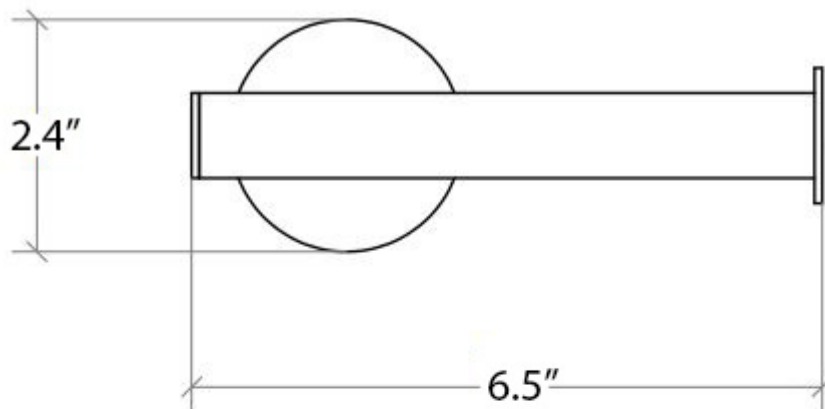

Product Specs Sheets

Collection
Napie

Model |
Napie 53116

Dimensions Metric

1 inch = 2.54 cm
1 inch = 25.4 mm

WS[®]
BATH
COLLECTIONS

1051 Lea Drive - Collegeville, PA 19426
Tel. 215 513 9400 - Fax 610 831 0215

www.ws bathcollections.com - info@ws bathcollections.com

Product Specs Sheets

Collection
Napie

Model |
Napie 53061

Dimensions Metric

1 inch = 2.54 cm
1 inch = 25.4 mm

WS[®]
BATH
COLLECTIONS

1051 Lea Drive - Collegeville, PA 19426
Tel. 215 513 9400 - Fax 610 831 0215

www.ws bathcollections.com - info@ws bathcollections.com

Product Specs Sheets

Collection
Napie

Model |
Napie 53081

Dimensions Metric
1 inch = 2.54 cm
1 inch = 25.4 mm

WS[®]
BATH
COLLECTIONS

1051 Lea Drive - Collegeville, PA 19426
Tel. 215 513 9400 - Fax 610 831 0215
www.ws bathcollections.com - info@ws bathcollections.com

Collection
Napie

Model |
Napie 5004

Dimensions Metric
1 inch = 2.54 cm
1 inch = 25.4 mm

WS[®]
BATH
COLLECTIONS

1051 Lea Drive - Collegeville, PA 19426
Tel. 215 513 9400 - Fax 610 831 0215
www.ws bathcollections.com - info@ws bathcollections.com