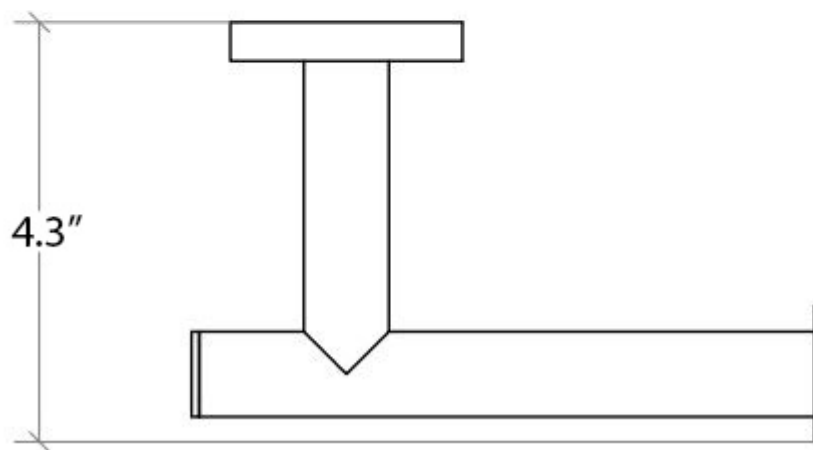

Product Specs Sheets

Collection
Napie

Model |
Napie 53116

Dimensions Metric

1 inch = 2.54 cm
1 inch = 25.4 mm

WS[®]
BATH
COLLECTIONS

1051 Lea Drive - Collegeville, PA 19426
Tel. 215 513 9400 - Fax 610 831 0215

www.ws bathcollections.com - info@ws bathcollections.com

Product Specs Sheets

Collection
Napie

Model |
Napie 53061

Dimensions Metric

1 inch = 2.54 cm
1 inch = 25.4 mm

WS[®]
BATH
COLLECTIONS

1051 Lea Drive - Collegeville, PA 19426
Tel. 215 513 9400 - Fax 610 831 0215

www.ws bathcollections.com - info@ws bathcollections.com

Product Specs Sheets

Collection
Napie

Model |
Napie 53081

Dimensions Metric
1 inch = 2.54 cm
1 inch = 25.4 mm

WS[®]
BATH
COLLECTIONS

1051 Lea Drive - Collegeville, PA 19426
Tel. 215 513 9400 - Fax 610 831 0215
www.ws bathcollections.com - info@ws bathcollections.com

Collection
Napie

Model |
Napie 5004

Dimensions Metric
1 inch = 2.54 cm
1 inch = 25.4 mm

WS[®]
BATH
COLLECTIONS

1051 Lea Drive - Collegeville, PA 19426
Tel. 215 513 9400 - Fax 610 831 0215
www.ws bathcollections.com - info@ws bathcollections.com