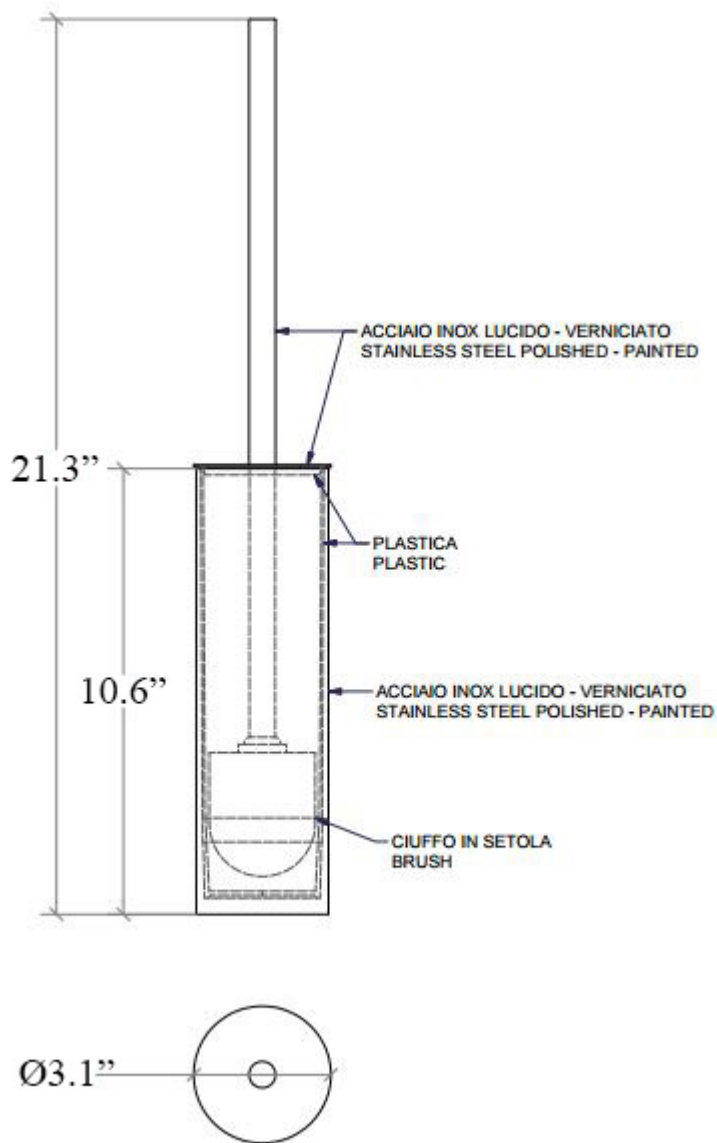

Product Specs Sheets

Collection
Napie

Model |
Napie 53116

Dimensions Metric

1 inch = 2.54 cm
1 inch = 25.4 mm

WS[®]
BATH
COLLECTIONS

1051 Lea Drive - Collegeville, PA 19426
Tel. 215 513 9400 - Fax 610 831 0215

www.ws bathcollections.com - info@ws bathcollections.com

Product Specs Sheets

Collection
Napie

Model |
Napie 53061

Dimensions Metric

1 inch = 2.54 cm
1 inch = 25.4 mm

WS[®]
BATH
COLLECTIONS

1051 Lea Drive - Collegeville, PA 19426
Tel. 215 513 9400 - Fax 610 831 0215

www.ws bathcollections.com - info@ws bathcollections.com

Product Specs Sheets

Collection
Napie

Model |
Napie 53081

Dimensions Metric
1 inch = 2.54 cm
1 inch = 25.4 mm

WS[®]
BATH
COLLECTIONS

1051 Lea Drive - Collegeville, PA 19426
Tel. 215 513 9400 - Fax 610 831 0215
www.ws bathcollections.com - info@ws bathcollections.com

Collection
Napie

Model |
Napie 5004

Dimensions Metric
1 inch = 2.54 cm
1 inch = 25.4 mm

WS[®]
BATH
COLLECTIONS

1051 Lea Drive - Collegeville, PA 19426
Tel. 215 513 9400 - Fax 610 831 0215
www.ws bathcollections.com - info@ws bathcollections.com