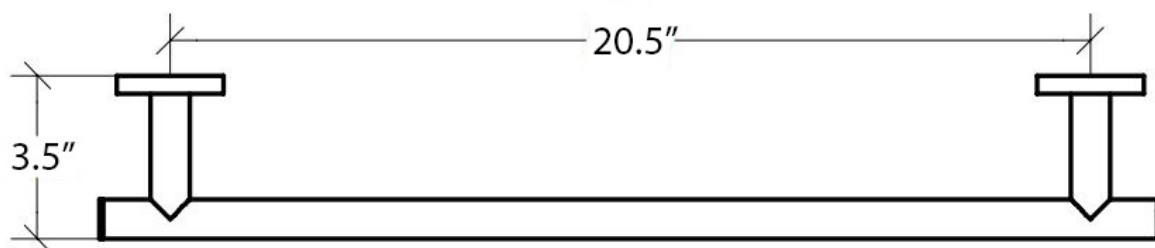

Product Specs Sheets

Collection
Napie

Model |
Napie 53116

Dimensions Metric

1 inch = 2.54 cm
1 inch = 25.4 mm

WS[®]
BATH
COLLECTIONS

1051 Lea Drive - Collegeville, PA 19426
Tel. 215 513 9400 - Fax 610 831 0215

www.ws bathcollections.com - info@ws bathcollections.com

Product Specs Sheets

Collection
Napie

Model |
Napie 53061

Dimensions Metric

1 inch = 2.54 cm
1 inch = 25.4 mm

WS[®]
BATH
COLLECTIONS

1051 Lea Drive - Collegeville, PA 19426
Tel. 215 513 9400 - Fax 610 831 0215

www.ws bathcollections.com - info@ws bathcollections.com

Product Specs Sheets

Collection
Napie

Model |
Napie 53081

Dimensions Metric
1 inch = 2.54 cm
1 inch = 25.4 mm

WS[®]
BATH
COLLECTIONS

1051 Lea Drive - Collegeville, PA 19426
Tel. 215 513 9400 - Fax 610 831 0215
www.ws bathcollections.com - info@ws bathcollections.com

Collection
Napie

Model |
Napie 5004

Dimensions Metric
1 inch = 2.54 cm
1 inch = 25.4 mm

WS[®]
BATH
COLLECTIONS

1051 Lea Drive - Collegeville, PA 19426
Tel. 215 513 9400 - Fax 610 831 0215
www.ws bathcollections.com - info@ws bathcollections.com