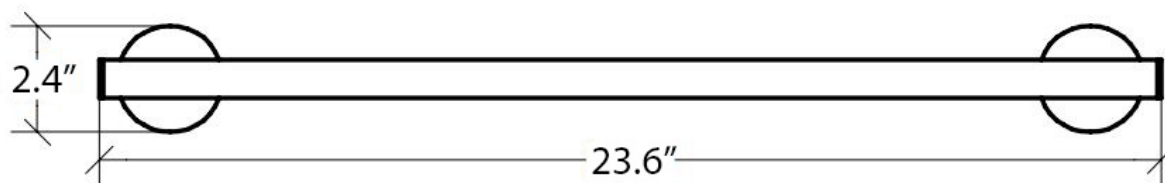

Product Specs Sheets

Collection
Napie

Model |
Napie 53116

Dimensions Metric

1 inch = 2.54 cm
1 inch = 25.4 mm

WS[®]
BATH
COLLECTIONS

1051 Lea Drive - Collegeville, PA 19426
Tel. 215 513 9400 - Fax 610 831 0215

www.ws bathcollections.com - info@ws bathcollections.com

Product Specs Sheets

Collection
Napie

Model |
Napie 53061

Dimensions Metric

1 inch = 2.54 cm
1 inch = 25.4 mm

WS[®]
BATH
COLLECTIONS

1051 Lea Drive - Collegeville, PA 19426
Tel. 215 513 9400 - Fax 610 831 0215

www.ws bathcollections.com - info@ws bathcollections.com

Product Specs Sheets

Collection
Napie

Model |
Napie 53081

Dimensions Metric
1 inch = 2.54 cm
1 inch = 25.4 mm

WS[®]
BATH
COLLECTIONS

1051 Lea Drive - Collegeville, PA 19426
Tel. 215 513 9400 - Fax 610 831 0215
www.ws bathcollections.com - info@ws bathcollections.com

Collection
Napie

Model |
Napie 5004

Dimensions Metric
1 inch = 2.54 cm
1 inch = 25.4 mm

WS[®]
BATH
COLLECTIONS

1051 Lea Drive - Collegeville, PA 19426
Tel. 215 513 9400 - Fax 610 831 0215
www.ws bathcollections.com - info@ws bathcollections.com