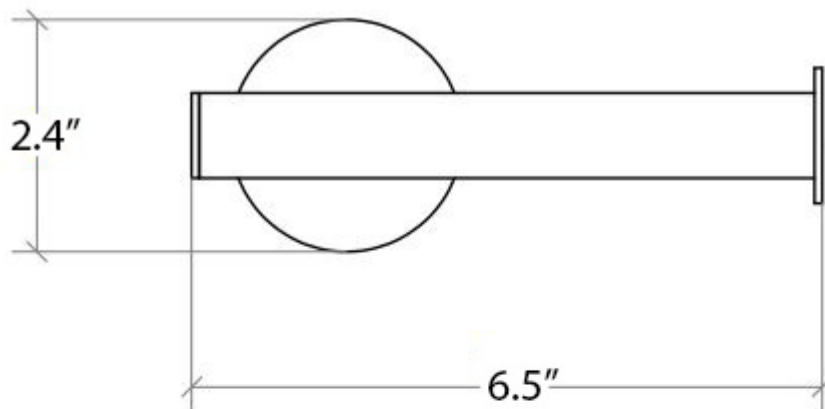

# Product Specs Sheets

Collection  
Napie

Model |  
Napie 53061

Dimensions Metric  
*1 inch = 2.54 cm*  
*1 inch = 25.4 mm*

**WS**<sup>®</sup>  
BATH  
COLLECTIONS

1051 Lea Drive - Collegeville, PA 19426  
Tel. 215 513 9400 - Fax 610 831 0215  
[www.ws bathcollections.com](http://www.ws bathcollections.com) - [info@ws bathcollections.com](mailto:info@ws bathcollections.com)

# Product Specs Sheets

Collection  
Napie

Model |  
Napie 53081

Dimensions Metric  
*1 inch = 2.54 cm*  
*1 inch = 25.4 mm*

**WS**<sup>®</sup>  
BATH  
COLLECTIONS

1051 Lea Drive - Collegeville, PA 19426  
Tel. 215 513 9400 - Fax 610 831 0215

# Product Specs Sheets

Collection  
Napie

Model |  
Napie 53116

Dimensions Metric  
*1 inch = 2.54 cm*  
*1 inch = 25.4 mm*

**WS**<sup>®</sup>  
BATH  
COLLECTIONS

1051 Lea Drive - Collegeville, PA 19426  
Tel. 215 513 9400 - Fax 610 831 0215  
[www.ws bathcollections.com](http://www.ws bathcollections.com) - [info@ws bathcollections.com](mailto:info@ws bathcollections.com)