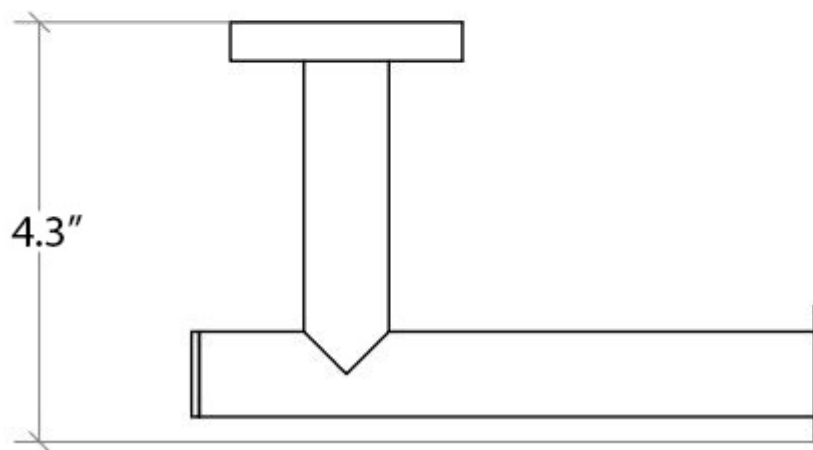

# Product Specs Sheets

Collection  
Napie

Model |  
Napie 53061

Dimensions Metric  
*1 inch = 2.54 cm*  
*1 inch = 25.4 mm*

**WS**<sup>®</sup>  
BATH  
COLLECTIONS

1051 Lea Drive - Collegeville, PA 19426  
Tel. 215 513 9400 - Fax 610 831 0215  
[www.ws bathcollections.com](http://www.ws bathcollections.com) - [info@ws bathcollections.com](mailto:info@ws bathcollections.com)

# Product Specs Sheets

Collection  
Napie

Model |  
Napie 53081

Dimensions Metric  
*1 inch = 2.54 cm*  
*1 inch = 25.4 mm*

**WS**<sup>®</sup>  
BATH  
COLLECTIONS

1051 Lea Drive - Collegeville, PA 19426  
Tel. 215 513 9400 - Fax 610 831 0215

# Product Specs Sheets

Collection  
Napie

Model |  
Napie 53116

Dimensions Metric  
*1 inch = 2.54 cm*  
*1 inch = 25.4 mm*

**WS**<sup>®</sup>  
BATH  
COLLECTIONS

1051 Lea Drive - Collegeville, PA 19426  
Tel. 215 513 9400 - Fax 610 831 0215  
[www.ws bathcollections.com](http://www.ws bathcollections.com) - [info@ws bathcollections.com](mailto:info@ws bathcollections.com)