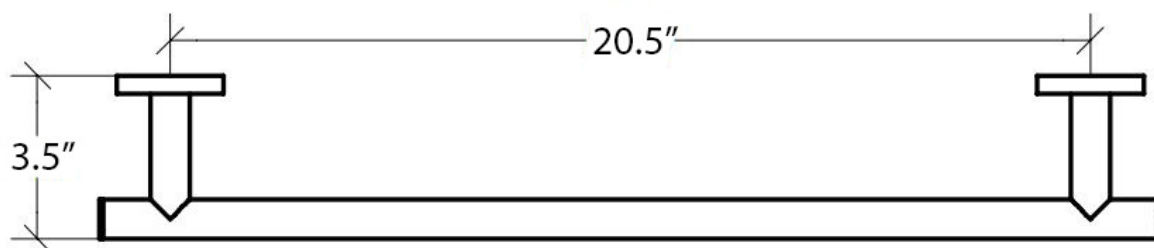

# Product Specs Sheets

Collection  
Napie

Model |  
Napie 53061

Dimensions Metric  
*1 inch = 2.54 cm*  
*1 inch = 25.4 mm*

**WS**<sup>®</sup>  
BATH  
COLLECTIONS

1051 Lea Drive - Collegeville, PA 19426  
Tel. 215 513 9400 - Fax 610 831 0215  
[www.ws bathcollections.com](http://www.ws bathcollections.com) - [info@ws bathcollections.com](mailto:info@ws bathcollections.com)

# Product Specs Sheets

Collection  
Napie

Model |  
Napie 53081

Dimensions Metric  
*1 inch = 2.54 cm*  
*1 inch = 25.4 mm*

**WS**<sup>®</sup>  
BATH  
COLLECTIONS

1051 Lea Drive - Collegeville, PA 19426  
Tel. 215 513 9400 - Fax 610 831 0215

# Product Specs Sheets

Collection  
Napie

Model |  
Napie 53116

Dimensions Metric  
*1 inch = 2.54 cm*  
*1 inch = 25.4 mm*

**WS**<sup>®</sup>  
BATH  
COLLECTIONS

1051 Lea Drive - Collegeville, PA 19426  
Tel. 215 513 9400 - Fax 610 831 0215  
[www.ws bathcollections.com](http://www.ws bathcollections.com) - [info@ws bathcollections.com](mailto:info@ws bathcollections.com)