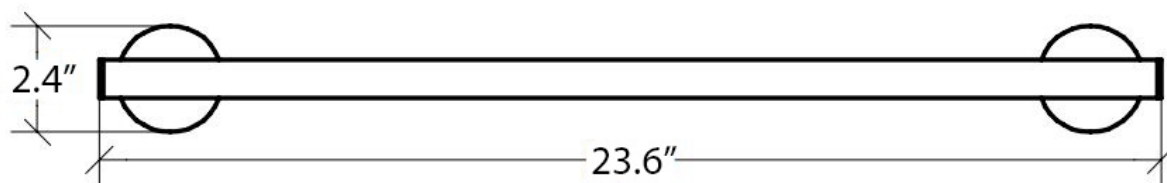

# Product Specs Sheets

Collection  
Napie

Model |  
Napie 53061

Dimensions Metric  
*1 inch = 2.54 cm*  
*1 inch = 25.4 mm*

**WS**<sup>®</sup>  
BATH  
COLLECTIONS

1051 Lea Drive - Collegeville, PA 19426  
Tel. 215 513 9400 - Fax 610 831 0215  
[www.ws bathcollections.com](http://www.ws bathcollections.com) - [info@ws bathcollections.com](mailto:info@ws bathcollections.com)

# Product Specs Sheets

Collection  
Napie

Model |  
Napie 53081

Dimensions Metric  
*1 inch = 2.54 cm*  
*1 inch = 25.4 mm*

**WS**<sup>®</sup>  
BATH  
COLLECTIONS

1051 Lea Drive - Collegeville, PA 19426  
Tel. 215 513 9400 - Fax 610 831 0215

# Product Specs Sheets

Collection  
Napie

Model |  
Napie 53116

Dimensions Metric  
*1 inch = 2.54 cm*  
*1 inch = 25.4 mm*

**WS**<sup>®</sup>  
BATH  
COLLECTIONS

1051 Lea Drive - Collegeville, PA 19426  
Tel. 215 513 9400 - Fax 610 831 0215  
[www.ws bathcollections.com](http://www.ws bathcollections.com) - [info@ws bathcollections.com](mailto:info@ws bathcollections.com)