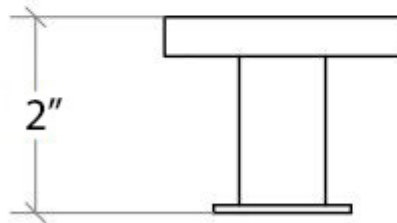

# Product Specs Sheets

Collection  
Napie

Model |  
Napie 53061

Dimensions Metric  
*1 inch = 2.54 cm*  
*1 inch = 25.4 mm*

**WS**<sup>®</sup>  
BATH  
COLLECTIONS

1051 Lea Drive - Collegeville, PA 19426  
Tel. 215 513 9400 - Fax 610 831 0215  
[www.ws bathcollections.com](http://www.ws bathcollections.com) - [info@ws bathcollections.com](mailto:info@ws bathcollections.com)

# Product Specs Sheets

Collection  
Napie

Model |  
Napie 53081

Dimensions Metric  
*1 inch = 2.54 cm*  
*1 inch = 25.4 mm*

**WS**<sup>®</sup>  
BATH  
COLLECTIONS

1051 Lea Drive - Collegeville, PA 19426  
Tel. 215 513 9400 - Fax 610 831 0215

# Product Specs Sheets

Collection  
Napie

Model |  
Napie 53116

Dimensions Metric  
*1 inch = 2.54 cm*  
*1 inch = 25.4 mm*

**WS**<sup>®</sup>  
BATH  
COLLECTIONS

1051 Lea Drive - Collegeville, PA 19426  
Tel. 215 513 9400 - Fax 610 831 0215  
[www.ws bathcollections.com](http://www.ws bathcollections.com) - [info@ws bathcollections.com](mailto:info@ws bathcollections.com)