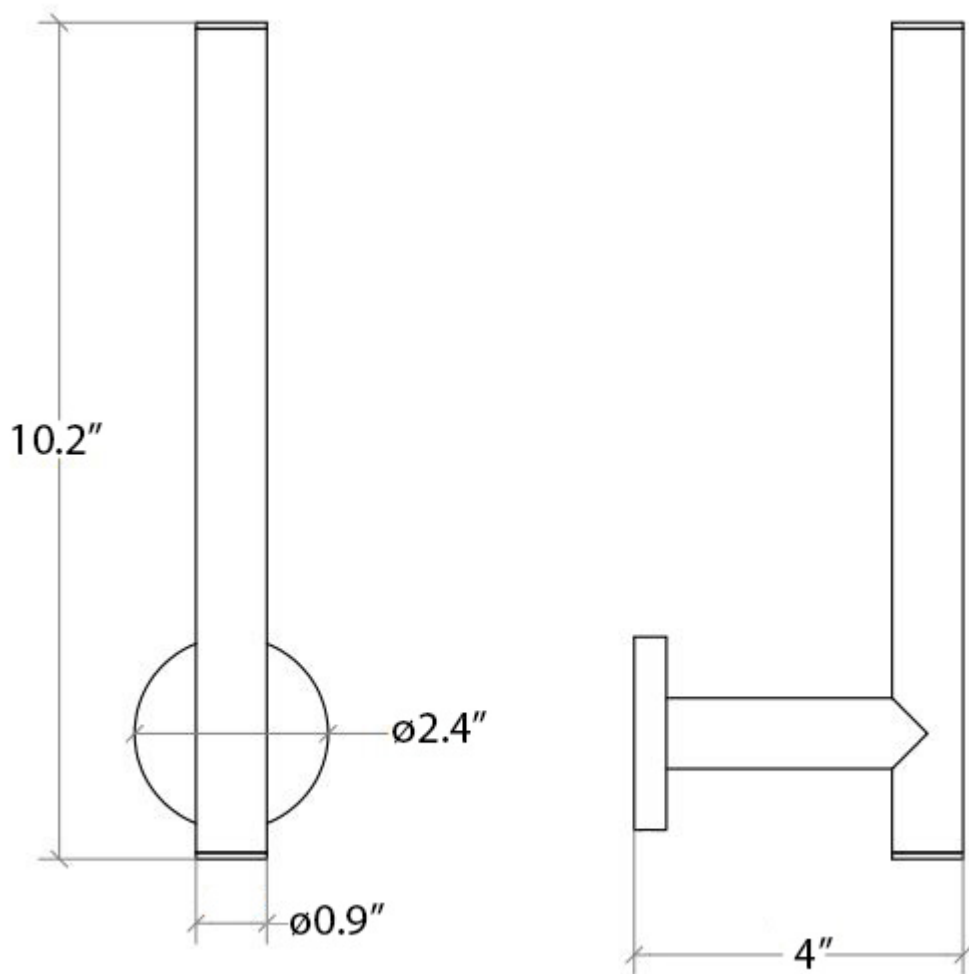

# Product Specs Sheets

Collection  
Napie

Model |  
Napie 53065

Dimensions Metric

1 inch = 2.54 cm  
1 inch = 25.4 mm

**WS**<sup>®</sup>  
BATH  
COLLECTIONS

1051 Lea Drive - Collegeville, PA 19426  
Tel. 215 513 9400 - Fax 610 831 0215