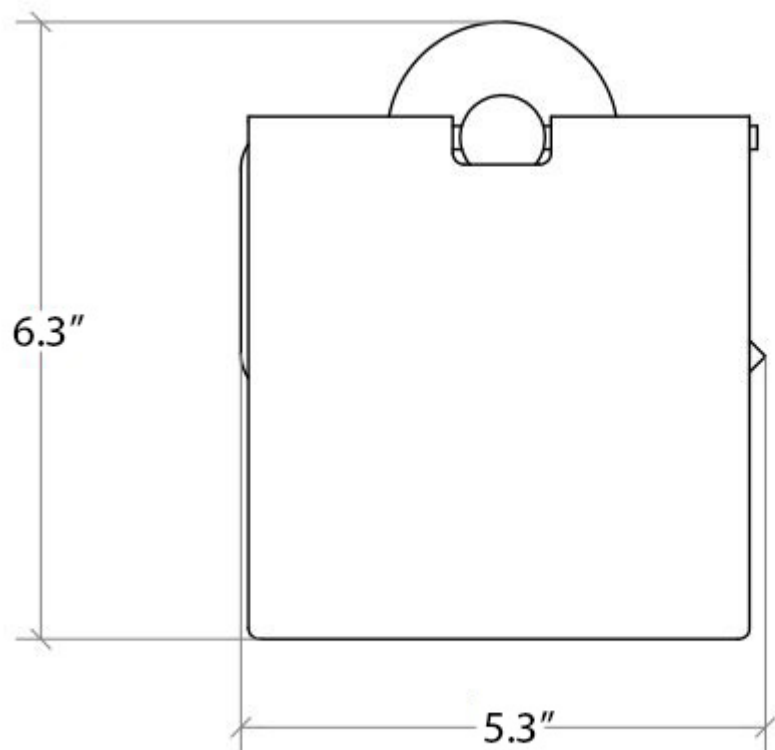

Product Specs Sheets

Collection
Napie

Model |
Napie 53064

Dimensions Metric
1 inch = 2.54 cm
1 inch = 25.4 mm

WS[®]
BATH
COLLECTIONS

1051 Lea Drive - Collegeville, PA 19426
Tel. 215 513 9400 - Fax 610 831 0215
www.ws bathcollections.com - info@ws bathcollections.com