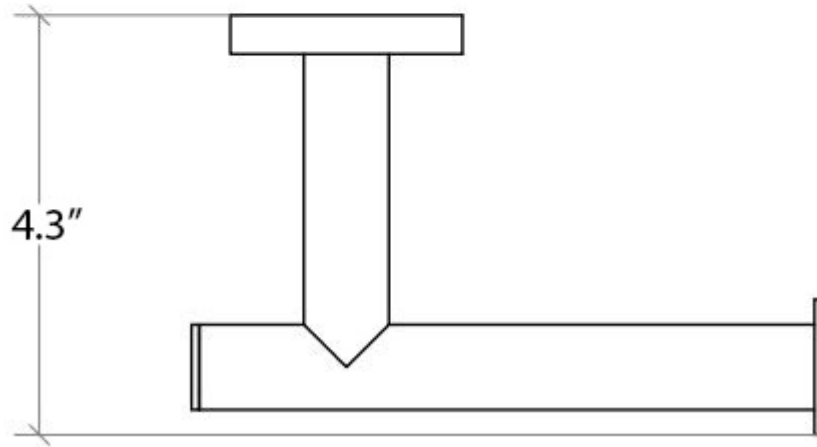

# Product Specs Sheets

Collection  
Napie

Model |  
Napie 53061

Dimensions Metric  
*1 inch = 2.54 cm*  
*1 inch = 25.4 mm*

**WS**<sup>®</sup>  
BATH  
COLLECTIONS

1051 Lea Drive - Collegeville, PA 19426  
Tel. 215 513 9400 - Fax 610 831 0215  
[www.ws bathcollections.com](http://www.ws bathcollections.com) - [info@ws bathcollections.com](mailto:info@ws bathcollections.com)