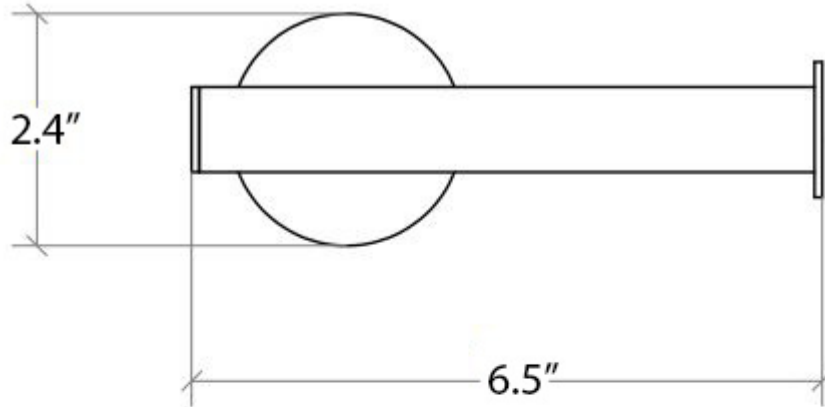

# Product Specs Sheets

Collection  
Napie

Model |  
Napie 53061

Dimensions Metric  
*1 inch = 2.54 cm*  
*1 inch = 25.4 mm*

**WS**<sup>®</sup>  
BATH  
COLLECTIONS

1051 Lea Drive - Collegeville, PA 19426  
Tel. 215 513 9400 - Fax 610 831 0215  
[www.ws bathcollections.com](http://www.ws bathcollections.com) - [info@ws bathcollections.com](mailto:info@ws bathcollections.com)