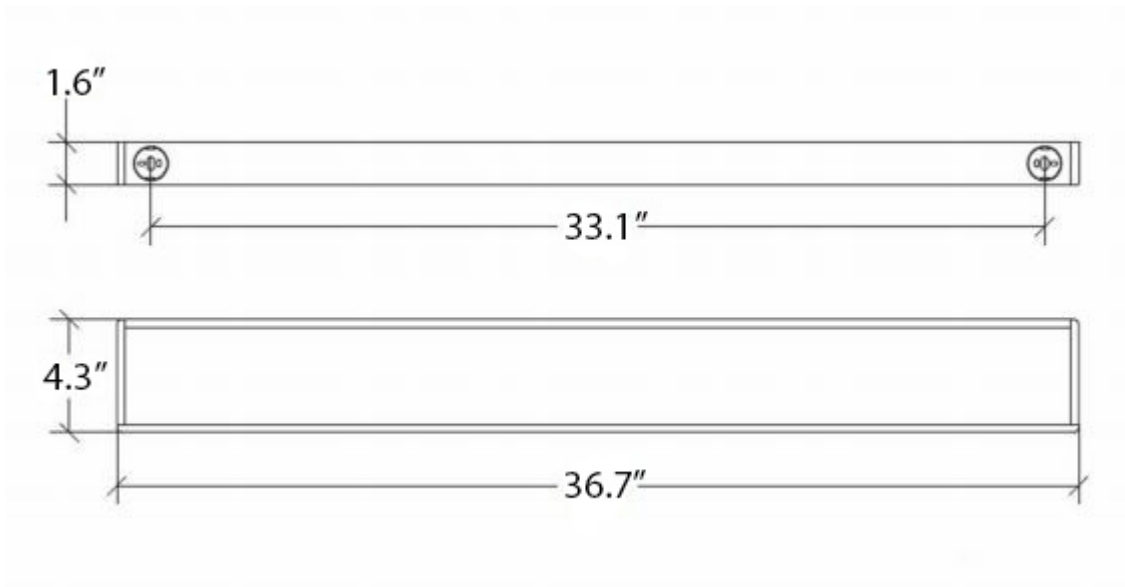

Product Specs Sheets

Collection
Icselle

Model |
Icselle 52884

Dimensions Metric
1 inch = 2.54 cm
1 inch = 25.4 mm

WS[®]
BATH
COLLECTIONS

1051 Lea Drive - Collegeville, PA 19426
Tel. 215 513 9400 - Fax 610 831 0215
www.ws bathcollections.com - info@ws bathcollections.com