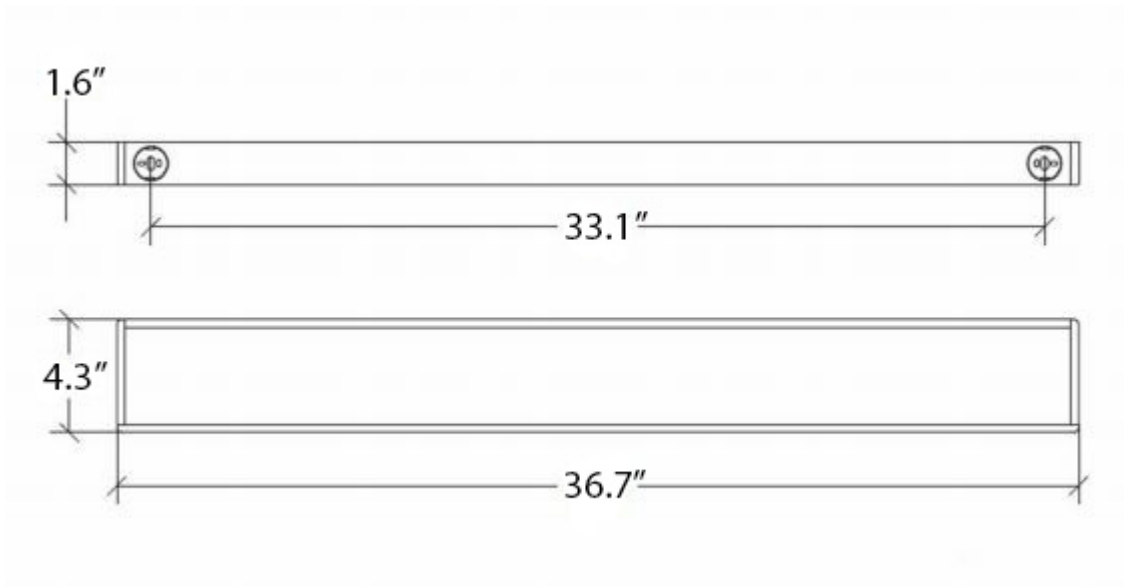

# Product Specs Sheets

Collection  
Icselle

Model |  
Icselle 52884

Dimensions Metric

*1 inch = 2.54 cm*  
*1 inch = 25.4 mm*

**WS**<sup>®</sup>  
**BATH**  
**COLLECTIONS**

1051 Lea Drive - Collegeville, PA 19426  
Tel. 215 513 9400 - Fax 610 831 0215