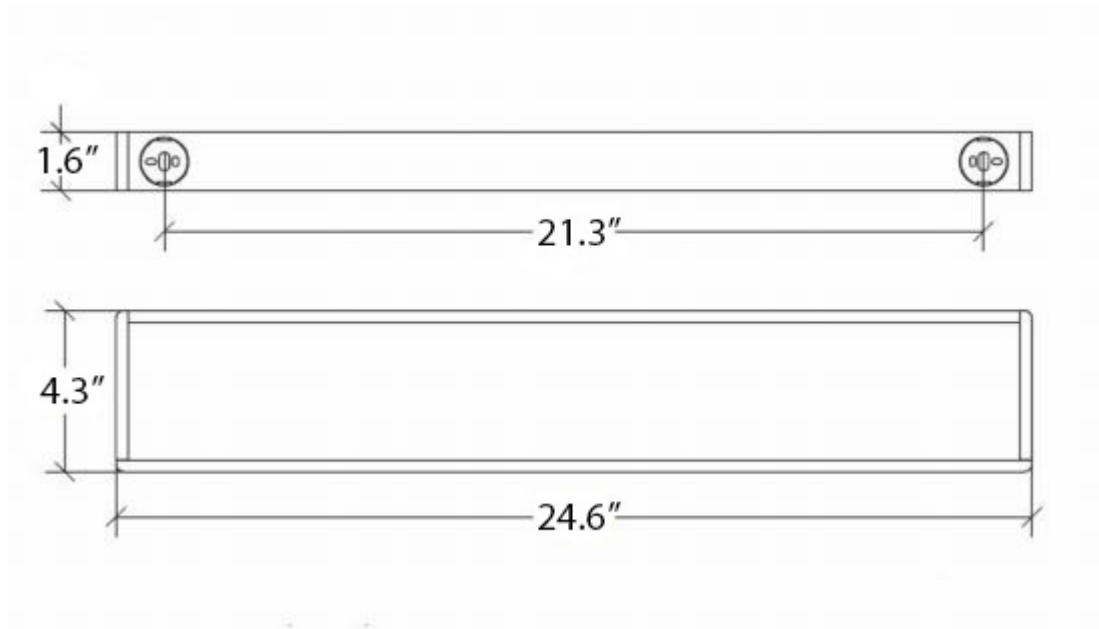

Product Specs Sheets

Collection
Icselle

Model |
Icselle 52883

Dimensions Metric
1 inch = 2.54 cm
1 inch = 25.4 mm

WS[®]
BATH
COLLECTIONS

1051 Lea Drive - Collegeville, PA 19426
Tel. 215 513 9400 - Fax 610 831 0215
www.ws bathcollections.com - info@ws bathcollections.com