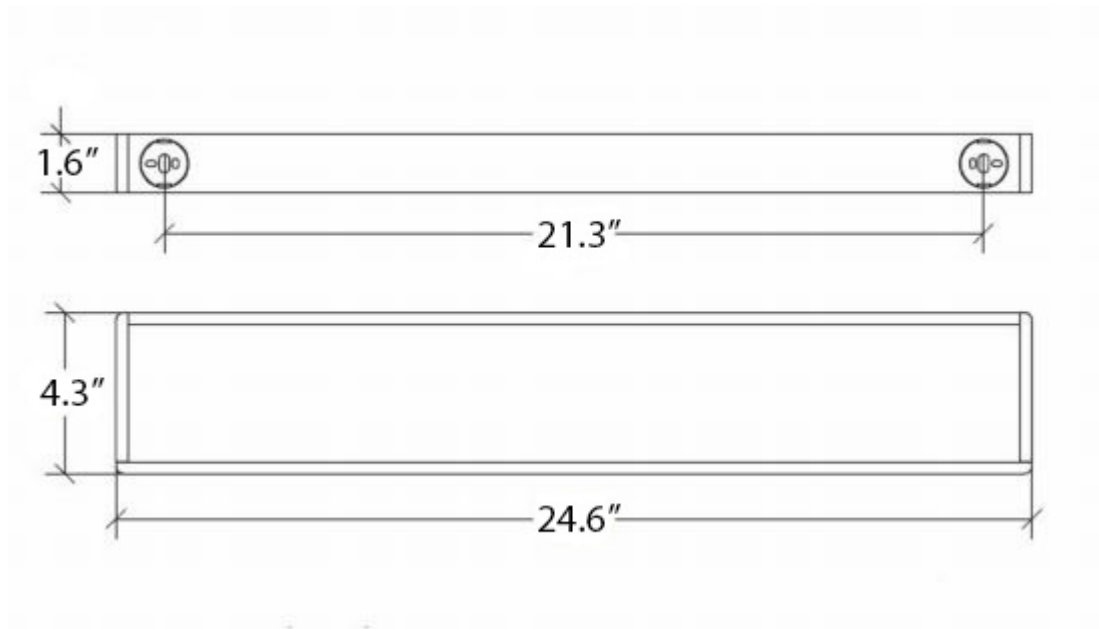

Product Specs Sheets

Collection
Icselle

Model |
Icselle 52883

Dimensions Metric

1 inch = 2.54 cm
1 inch = 25.4 mm

WS[®]
BATH
COLLECTIONS

1051 Lea Drive - Collegeville, PA 19426
Tel. 215 513 9400 - Fax 610 831 0215