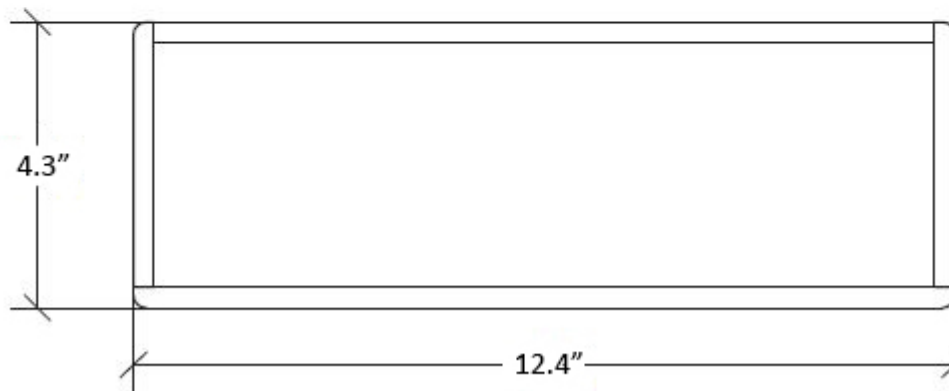

# Product Specs Sheets

Collection  
Icselle

Model |  
Icselle 52882

Dimensions Metric

*1 inch = 2.54 cm*  
*1 inch = 25.4 mm*

**WS**<sup>®</sup>  
**BATH**  
**COLLECTIONS**

1051 Lea Drive - Collegeville, PA 19426  
Tel. 215 513 9400 - Fax 610 831 0215