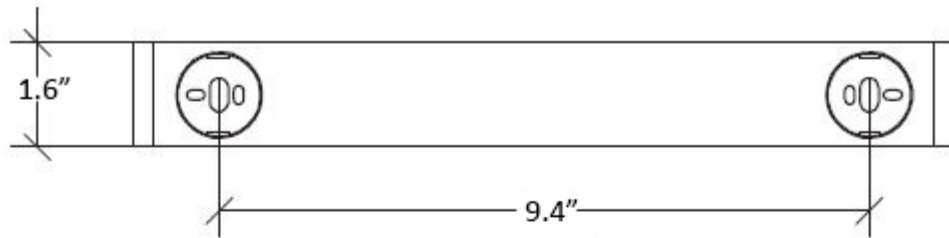

# Product Specs Sheets

Collection  
Icselle

Model |  
Icselle 52882

Dimensions Metric

*1 inch = 2.54 cm*  
*1 inch = 25.4 mm*

**WS**<sup>®</sup>  
**BATH**  
**COLLECTIONS**

1051 Lea Drive - Collegeville, PA 19426  
Tel. 215 513 9400 - Fax 610 831 0215