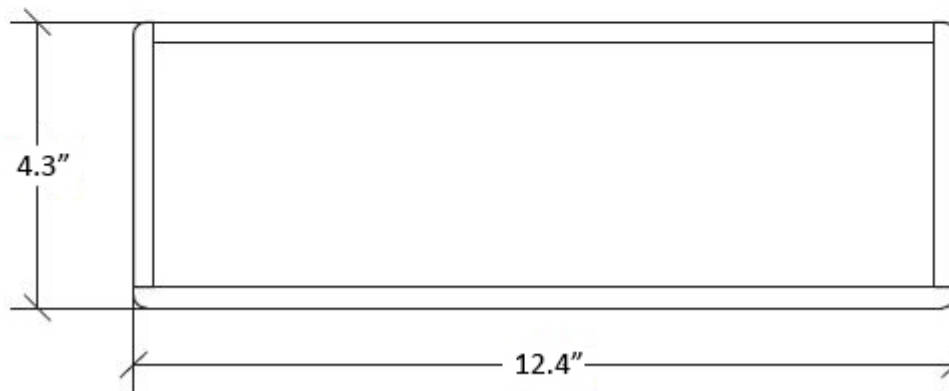

# Product Specs Sheets

Collection  
Icselle

Model |  
Icselle 52882

Dimensions Metric  
*1 inch = 2.54 cm*  
*1 inch = 25.4 mm*

**WS**<sup>®</sup>  
BATH  
COLLECTIONS

1051 Lea Drive - Collegeville, PA 19426  
Tel. 215 513 9400 - Fax 610 831 0215