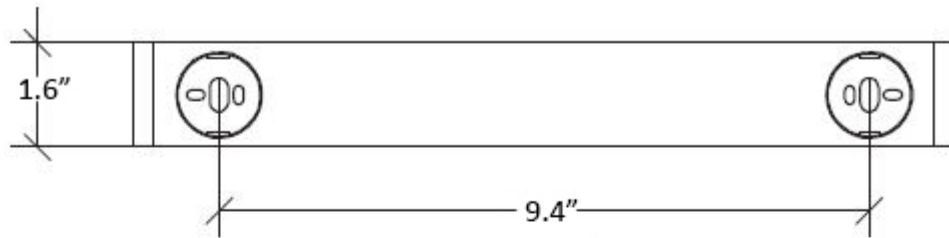

# Product Specs Sheets

Collection  
Icselle

Model |  
Icselle 52882

Dimensions Metric  
*1 inch = 2.54 cm*  
*1 inch = 25.4 mm*

**WS**<sup>®</sup>  
BATH  
COLLECTIONS

1051 Lea Drive - Collegeville, PA 19426  
Tel. 215 513 9400 - Fax 610 831 0215