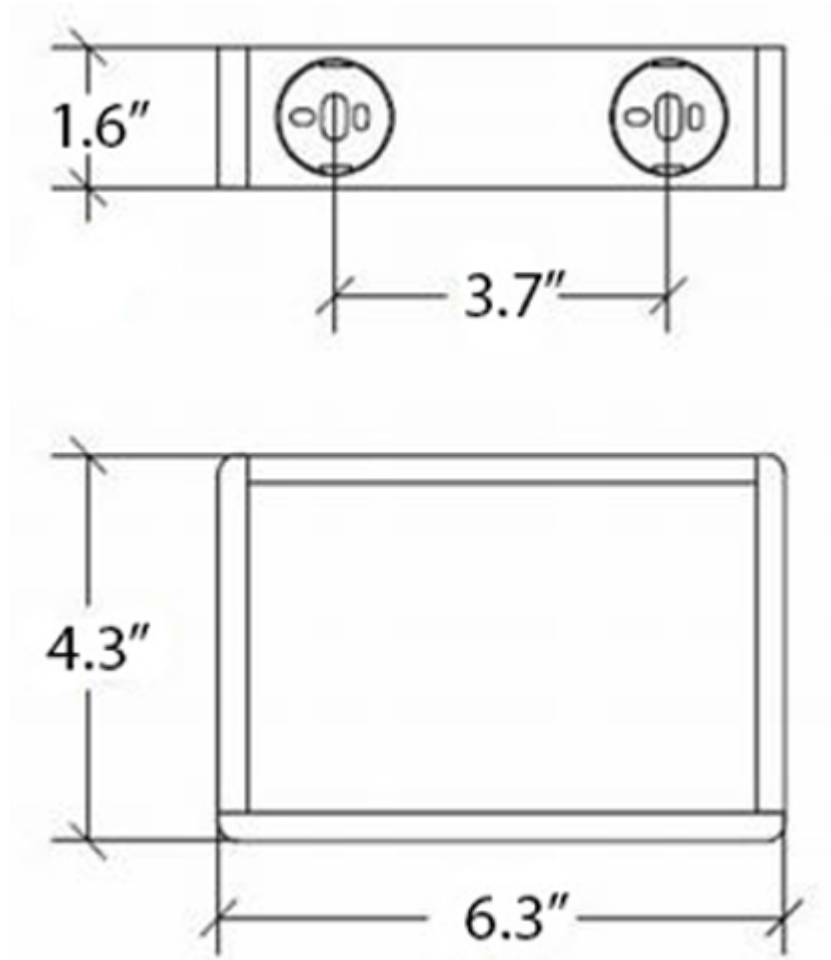

# Product Specs Sheets

Collection  
Icselle

Model |  
Icselle 52881

Dimensions Metric

*1 inch = 2.54 cm*  
*1 inch = 25.4 mm*

**WS**<sup>®</sup>  
BATH  
COLLECTIONS

1051 Lea Drive - Collegeville, PA 19426  
Tel. 215 513 9400 - Fax 610 831 0215