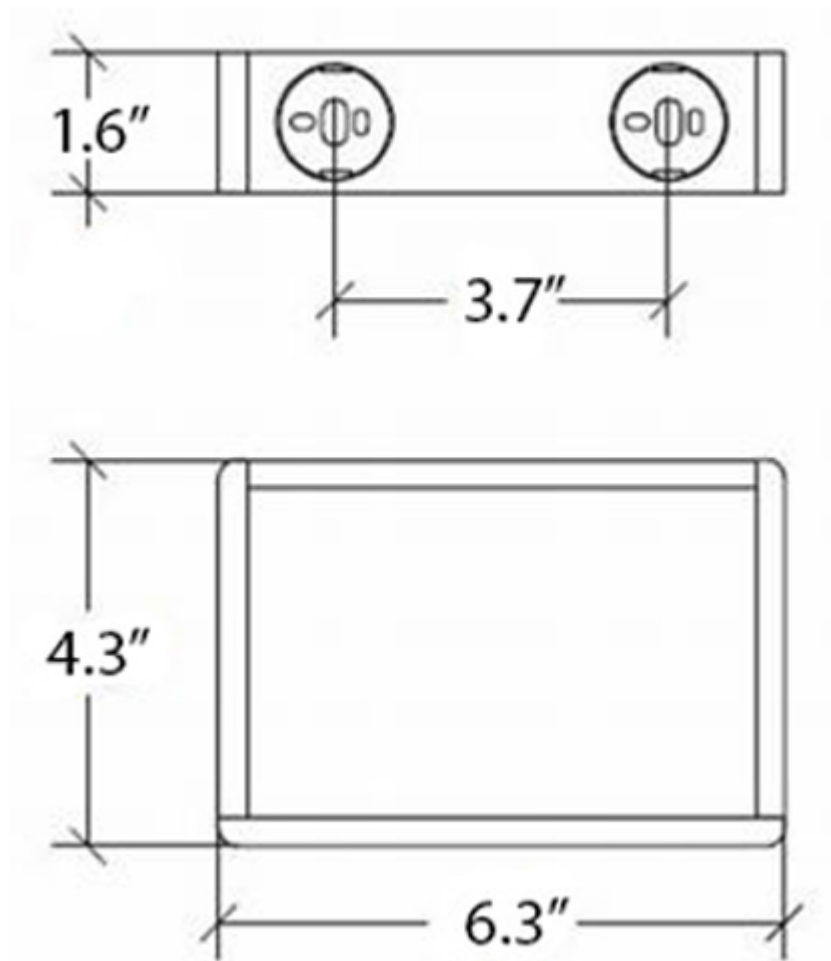

# Product Specs Sheets

Collection  
Icselle

Model |  
Icselle 52881

Dimensions Metric

*1 inch = 2.54 cm*  
*1 inch = 25.4 mm*

**WS**<sup>®</sup>  
BATH  
COLLECTIONS

1051 Lea Drive - Collegeville, PA 19426  
Tel. 215 513 9400 - Fax 610 831 0215