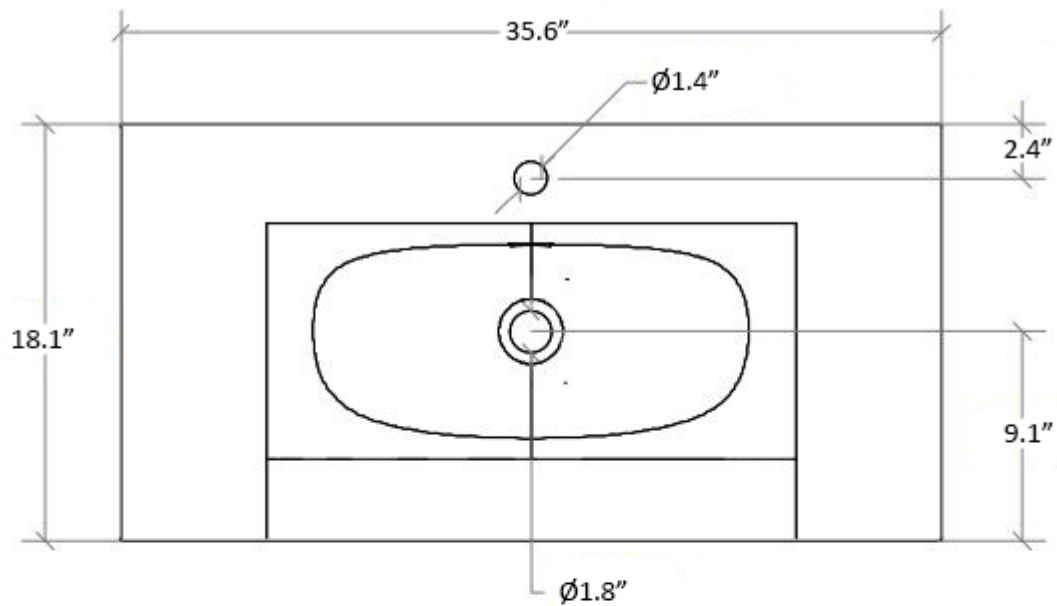

Product Specs Sheets

Collection
Gerla

Model |
Gerla 90 Vanity Unit

Dimensions Metric
1 inch = 2.54 cm
1 inch = 25.4 mm

WS[®]
BATH
COLLECTIONS

1051 Lea Drive - Collegeville, PA 19426
Tel. 215 513 9400 - Fax 610 831 0215
www.ws bathcollections.com - info@ws bathcollections.com

Product Specs Sheets

Base Unit - Front View

Base Unit - Side View

Collection
Gerla

Model |
Gerla 90 Vanity Unit

Dimensions Metric
1 inch = 2.54 cm
1 inch = 25.4 mm

WS[®]
BATH
COLLECTIONS

1051 Lea Drive - Collegeville, PA 19426
Tel. 215 513 9400 - Fax 610 831 0215
www.ws bathcollections.com - info@ws bathcollections.com

Product Specs Sheets

Frame - Front View

Frame - Side View

Collection
Gerla

Model |
Gerla 90 Vanity Unit

Dimensions Metric

1 inch = 2.54 cm
1 inch = 25.4 mm

WS[®]
BATH
COLLECTIONS

Silicone (*optional*)

Collection
Gerla

Model |
Gerla 90 Vanity Unit

Dimensions Metric
1 inch = 2.54 cm
1 inch = 25.4 mm

WS®
BATH
COLLECTIONS

1051 Lea Drive - Collegeville, PA 19426
Tel. 215 513 9400 - Fax 610 831 0215