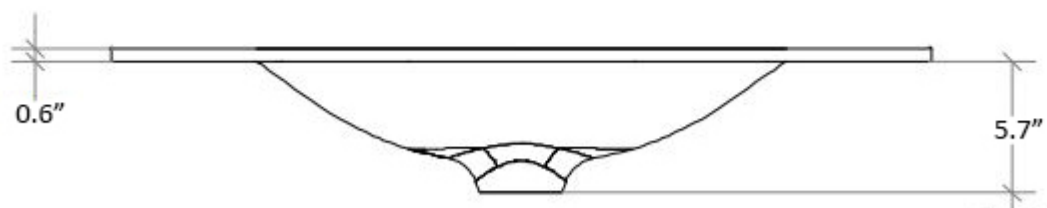

Product Specs Sheets

Collection
Gerla

Model |
Gerla 90 Vanity Unit

Dimensions Metric
1 inch = 2.54 cm
1 inch = 25.4 mm

WS[®]
BATH
COLLECTIONS

1051 Lea Drive - Collegeville, PA 19426
Tel. 215 513 9400 - Fax 610 831 0215
www.ws bathcollections.com - info@ws bathcollections.com

Product Specs Sheets

Base Unit - Front View

Base Unit - Side View

Collection
Gerla

Model |
Gerla 90 Vanity Unit

Dimensions Metric
1 inch = 2.54 cm
1 inch = 25.4 mm

WS[®]
BATH
COLLECTIONS

1051 Lea Drive - Collegeville, PA 19426
Tel. 215 513 9400 - Fax 610 831 0215
www.ws bathcollections.com - info@ws bathcollections.com

Product Specs Sheets

Frame - Front View

Frame - Side View

Collection
Gerla

Model |
Gerla 90 Vanity Unit

Dimensions Metric

1 inch = 2.54 cm
1 inch = 25.4 mm

WS[®]
BATH
COLLECTIONS

Silicone (*optional*)

Collection
Gerla

Model |
Gerla 90 Vanity Unit

Dimensions Metric
1 inch = 2.54 cm
1 inch = 25.4 mm

WS®
BATH
COLLECTIONS

1051 Lea Drive - Collegeville, PA 19426
Tel. 215 513 9400 - Fax 610 831 0215