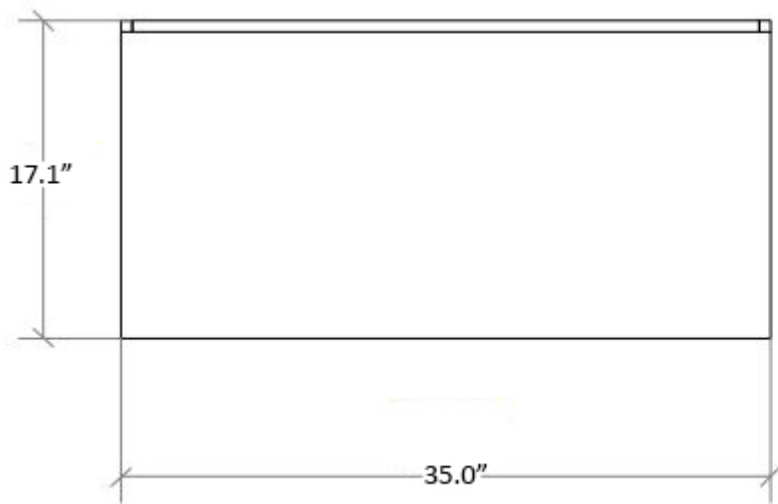

Product Specs Sheets

Collection
Gerla

Model |
Gerla 90 Vanity Unit

Dimensions Metric
1 inch = 2.54 cm
1 inch = 25.4 mm

WS[®]
BATH
COLLECTIONS

1051 Lea Drive - Collegeville, PA 19426
Tel. 215 513 9400 - Fax 610 831 0215
www.ws bathcollections.com - info@ws bathcollections.com

Product Specs Sheets

Base Unit - Front View

Base Unit - Side View

Collection
Gerla

Model |
Gerla 90 Vanity Unit

Dimensions Metric
1 inch = 2.54 cm
1 inch = 25.4 mm

WS[®]
BATH
COLLECTIONS

1051 Lea Drive - Collegeville, PA 19426
Tel. 215 513 9400 - Fax 610 831 0215
www.ws bathcollections.com - info@ws bathcollections.com

Product Specs Sheets

Frame - Front View

Frame - Side View

Collection
Gerla

Model |
Gerla 90 Vanity Unit

Dimensions Metric

1 inch = 2.54 cm
1 inch = 25.4 mm

WS[®]
BATH
COLLECTIONS

Silicone (*optional*)

Collection
Gerla

Model |
Gerla 90 Vanity Unit

Dimensions Metric
1 inch = 2.54 cm
1 inch = 25.4 mm

WS®
BATH
COLLECTIONS

1051 Lea Drive - Collegeville, PA 19426
Tel. 215 513 9400 - Fax 610 831 0215