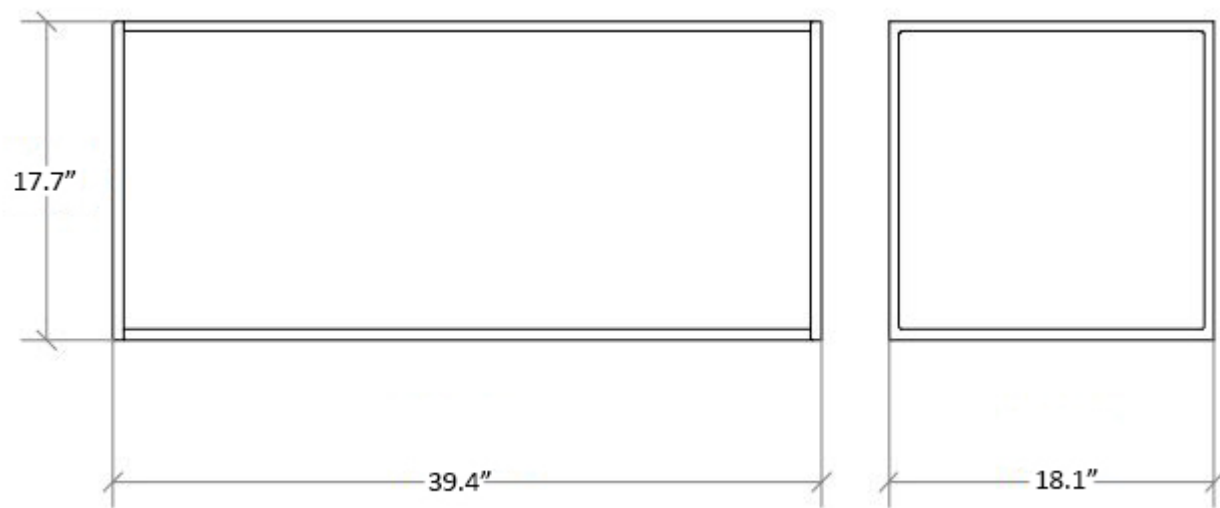

Product Specs Sheets

Collection
Gerla

Model |
Gerla 90 Vanity Unit

Dimensions Metric
1 inch = 2.54 cm
1 inch = 25.4 mm

WS[®]
BATH
COLLECTIONS

1051 Lea Drive - Collegeville, PA 19426
Tel. 215 513 9400 - Fax 610 831 0215
www.ws bathcollections.com - info@ws bathcollections.com

Product Specs Sheets

Base Unit - Front View

Base Unit - Side View

Collection
Gerla

Model |
Gerla 90 Vanity Unit

Dimensions Metric
1 inch = 2.54 cm
1 inch = 25.4 mm

WS[®]
BATH
COLLECTIONS

1051 Lea Drive - Collegeville, PA 19426
Tel. 215 513 9400 - Fax 610 831 0215
www.ws bathcollections.com - info@ws bathcollections.com

Product Specs Sheets

Frame - Front View

Frame - Side View

Collection
Gerla

Model |
Gerla 90 Vanity Unit

Dimensions Metric

1 inch = 2.54 cm
1 inch = 25.4 mm

WS[®]
BATH
COLLECTIONS

Silicone (*optional*)

Collection
Gerla

Model |
Gerla 90 Vanity Unit

Dimensions Metric
1 inch = 2.54 cm
1 inch = 25.4 mm

WS®
BATH
COLLECTIONS

1051 Lea Drive - Collegeville, PA 19426
Tel. 215 513 9400 - Fax 610 831 0215