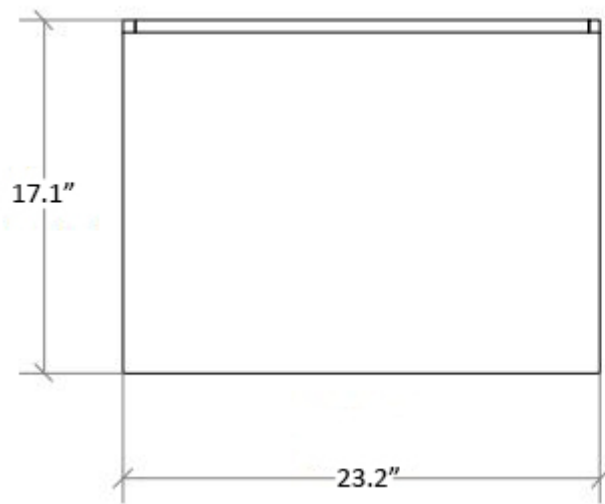

# Product Specs Sheets

Collection  
Gerla

**Model |**  
Gerla 60 Vanity Unit

Dimensions Metric  
1 inch = 2.54 cm  
1 inch = 25.4 mm

**WS<sup>®</sup>**  
BATH  
COLLECTIONS

1051 Lea Drive - Collegeville, PA 19426  
Tel. 215 513 9400 - Fax 610 831 0215  
[www.ws bathcollections.com](http://www.ws bathcollections.com) - [info@ws bathcollections.com](mailto:info@ws bathcollections.com)

# Product Specs Sheets

Base Unit - Front View

Base Unit - Side View

Collection  
Gerla

Model |  
Gerla 60 Vanity Unit

Dimensions Metric  
*1 inch = 2.54 cm*  
*1 inch = 25.4 mm*

**WS**<sup>®</sup>  
BATH  
COLLECTIONS

# Product Specs Sheets

Frame - Front View

Frame - Side View

Collection  
Gerla

Model |  
Gerla 60 Vanity Unit

Dimensions Metric

*1 inch = 2.54 cm*  
*1 inch = 25.4 mm*

**WS**<sup>®</sup>  
**BATH**  
**COLLECTIONS**

### Vessel/ countertop installation

Silicone (*optional*)

Collection  
Gerla

Model |  
Gerla 60 Vanity Unit

Dimensions Metric  
*1 inch = 2.54 cm*  
*1 inch = 25.4 mm*

**WS**®  
**BATH**  
**COLLECTIONS**

1051 Lea Drive - Collegeville, PA 19426  
Tel. 215 513 9400 - Fax 610 831 0215