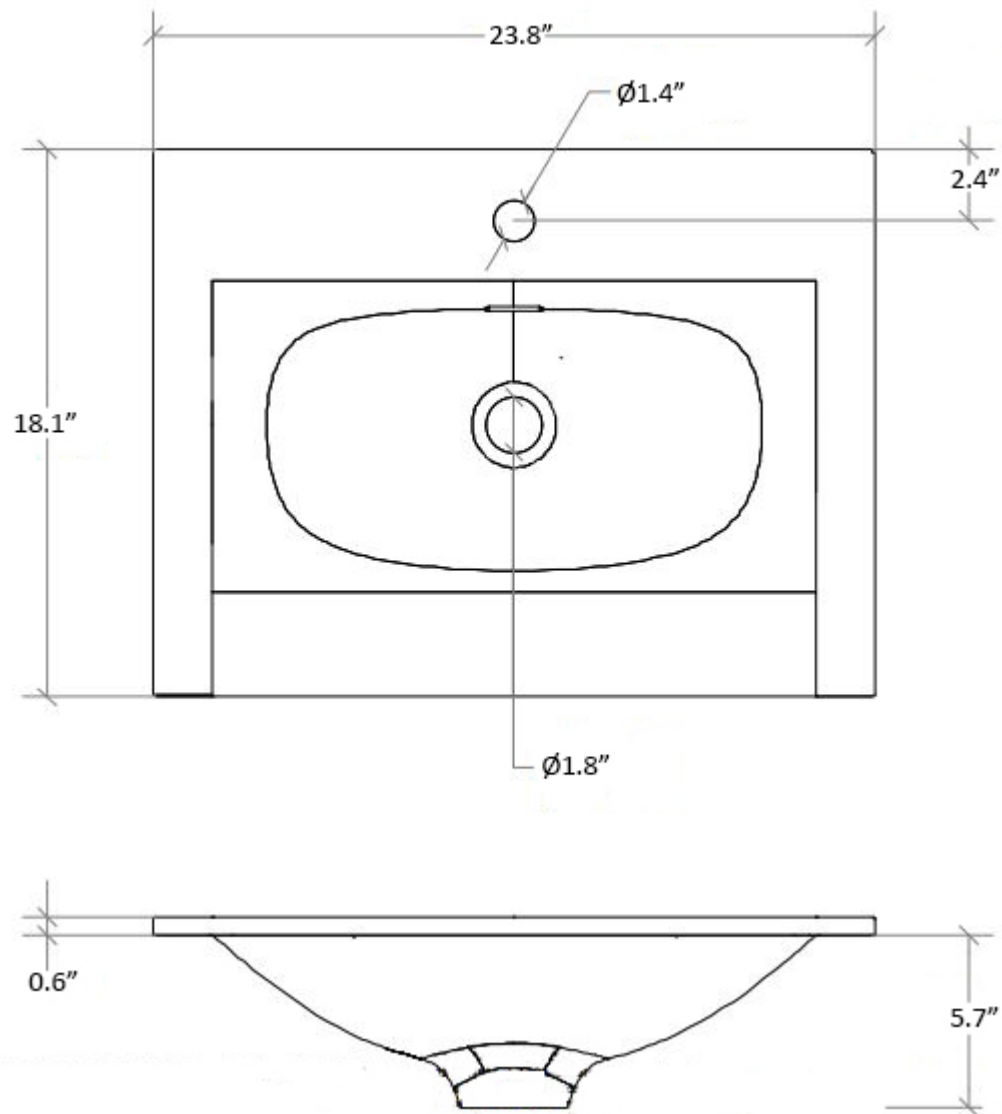

# Product Specs Sheets

Collection  
Gerla

**Model |**  
Gerla 60 Vanity Unit

Dimensions Metric  
1 inch = 2.54 cm  
1 inch = 25.4 mm

**WS<sup>®</sup>**  
BATH  
COLLECTIONS

1051 Lea Drive - Collegeville, PA 19426  
Tel. 215 513 9400 - Fax 610 831 0215  
[www.ws bathcollections.com](http://www.ws bathcollections.com) - [info@ws bathcollections.com](mailto:info@ws bathcollections.com)

# Product Specs Sheets

Base Unit - Front View

Base Unit - Side View

Collection  
Gerla

Model |  
Gerla 60 Vanity Unit

Dimensions Metric  
*1 inch = 2.54 cm*  
*1 inch = 25.4 mm*

**WS**<sup>®</sup>  
BATH  
COLLECTIONS

# Product Specs Sheets

Frame - Front View

Frame - Side View

Collection  
Gerla

Model |  
Gerla 60 Vanity Unit

Dimensions Metric

*1 inch = 2.54 cm*  
*1 inch = 25.4 mm*

**WS**<sup>®</sup>  
**BATH**  
**COLLECTIONS**

### Vessel/ countertop installation

Silicone (*optional*)

Collection  
Gerla

Model |  
Gerla 60 Vanity Unit

Dimensions Metric  
*1 inch = 2.54 cm*  
*1 inch = 25.4 mm*

**WS**®  
**BATH**  
**COLLECTIONS**

1051 Lea Drive - Collegeville, PA 19426  
Tel. 215 513 9400 - Fax 610 831 0215