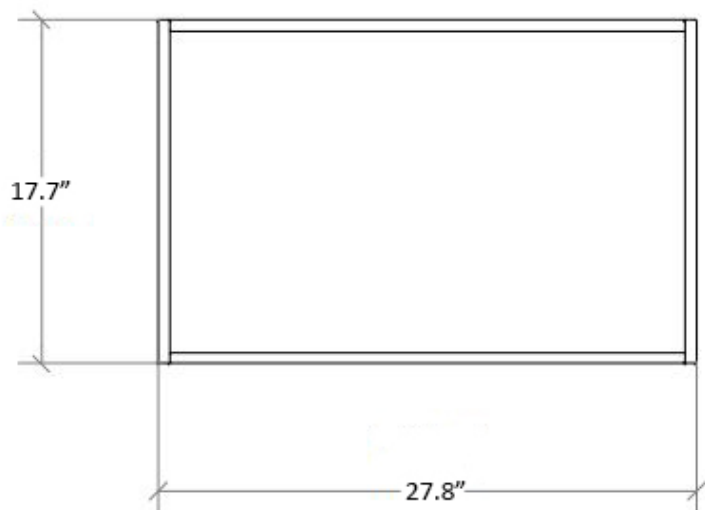

# Product Specs Sheets

Collection  
Gerla

**Model |**  
Gerla 60 Vanity Unit

Dimensions Metric  
1 inch = 2.54 cm  
1 inch = 25.4 mm

**WS<sup>®</sup>**  
BATH  
COLLECTIONS

1051 Lea Drive - Collegeville, PA 19426  
Tel. 215 513 9400 - Fax 610 831 0215  
[www.ws bathcollections.com](http://www.ws bathcollections.com) - [info@ws bathcollections.com](mailto:info@ws bathcollections.com)

# Product Specs Sheets

Base Unit - Front View

Base Unit - Side View

Collection  
Gerla

Model |  
Gerla 60 Vanity Unit

Dimensions Metric  
*1 inch = 2.54 cm*  
*1 inch = 25.4 mm*

**WS**<sup>®</sup>  
BATH  
COLLECTIONS

# Product Specs Sheets

Frame - Front View

Frame - Side View

Collection  
Gerla

Model |  
Gerla 60 Vanity Unit

Dimensions Metric

*1 inch = 2.54 cm*  
*1 inch = 25.4 mm*

**WS**<sup>®</sup>  
**BATH**  
**COLLECTIONS**