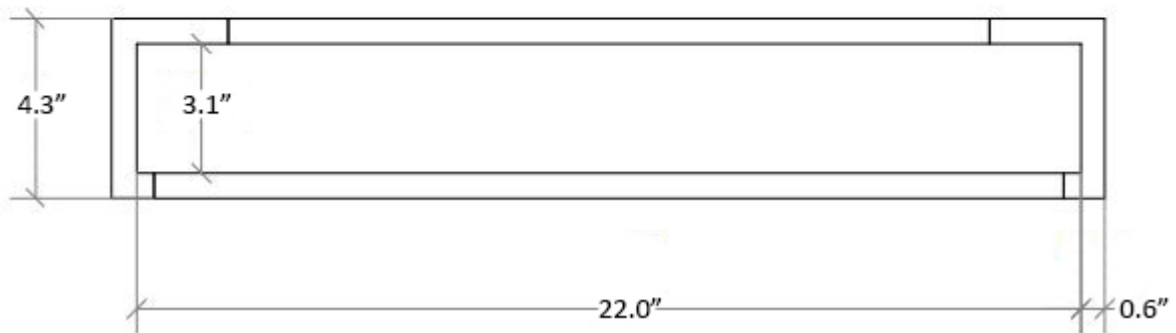

Product Specs Sheets

Collection
Gerla

Model |
Gerla 51709

Dimensions Metric

1 inch = 2.54 cm
1 inch = 25.4 mm

WS[®]
BATH
COLLECTIONS

1051 Lea Drive - Collegeville, PA 19426
Tel. 215 513 9400 - Fax 610 831 0215