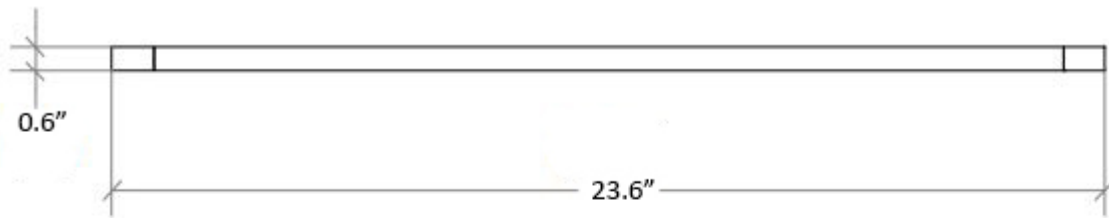

Product Specs Sheets

Collection
Gerla

Model |
Gerla 51709

Dimensions Metric

1 inch = 2.54 cm
1 inch = 25.4 mm

WS[®]
BATH
COLLECTIONS

1051 Lea Drive - Collegeville, PA 19426
Tel. 215 513 9400 - Fax 610 831 0215