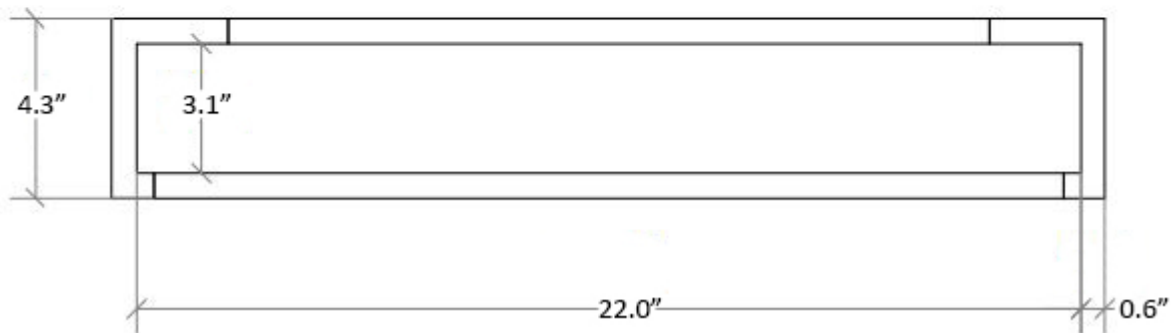

Collection
Gerla

Model |
Gerla 51709

Dimensions Metric
1 inch = 2.54 cm
1 inch = 25.4 mm

1051 Lea Drive - Collegeville, PA 19426
Tel. 215 513 9400 - Fax 610 831 0215
www.ws bathcollections.com - info@ws bathcollectins.com

Product Specs Sheets

Collection
Gerla

Model |
Gerla 51709

Dimensions Metric
1 inch = 2.54 cm
1 inch = 25.4 mm

WS[®]
BATH
COLLECTIONS

1051 Lea Drive - Collegeville, PA 19426
Tel. 215 513 9400 - Fax 610 831 0215
www.ws bathcollections.com - info@ws bathcollections.com