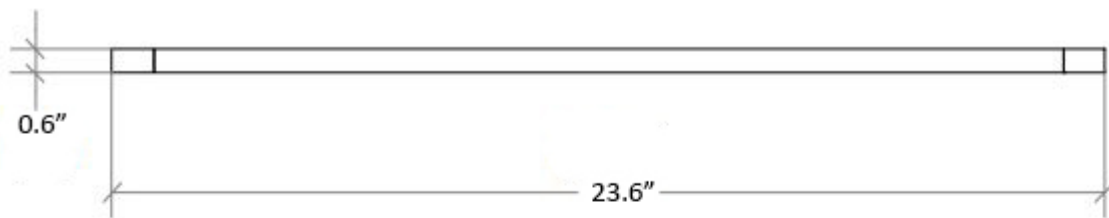

Collection
Gerla

Model |
Gerla 51709

Dimensions Metric
1 inch = 2.54 cm
1 inch = 25.4 mm

1051 Lea Drive - Collegeville, PA 19426
Tel. 215 513 9400 - Fax 610 831 0215
www.ws bathcollections.com - info@ws bathcollectins.com

Product Specs Sheets

Collection
Gerla

Model |
Gerla 51709

Dimensions Metric
1 inch = 2.54 cm
1 inch = 25.4 mm

WS[®]
BATH
COLLECTIONS

1051 Lea Drive - Collegeville, PA 19426
Tel. 215 513 9400 - Fax 610 831 0215
www.ws bathcollections.com - info@ws bathcollections.com