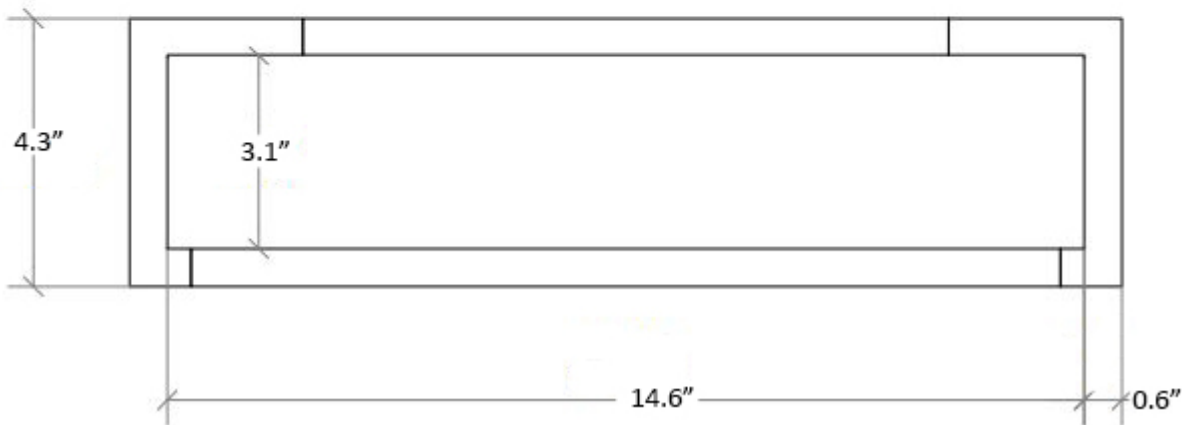

Product Specs Sheets

Collection
Gerla

Model |
Gerla 51708

Dimensions Metric
1 inch = 2.54 cm
1 inch = 25.4 mm

WS[®]
BATH
COLLECTIONS

1051 Lea Drive - Collegeville, PA 19426
Tel. 215 513 9400 - Fax 610 831 0215
www.ws bathcollections.com - info@ws bathcollections.com