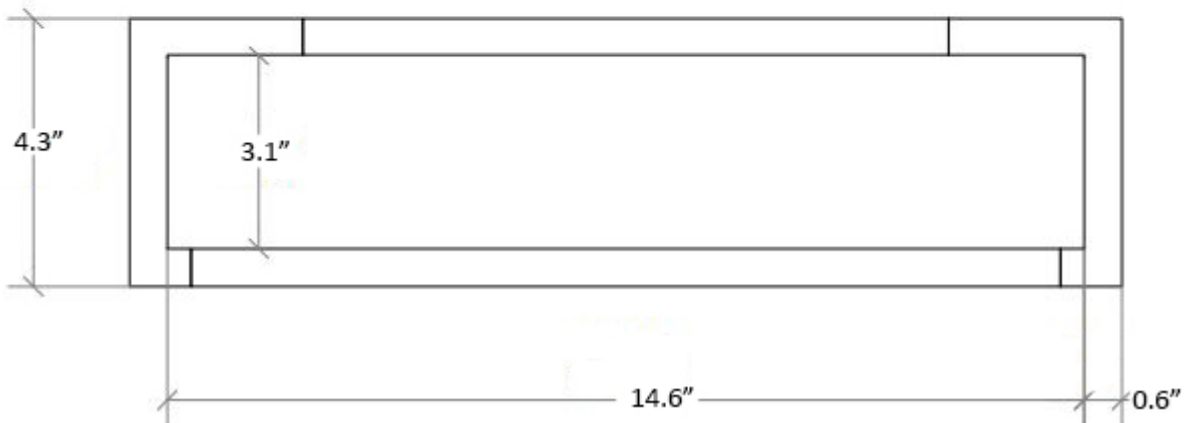

Matte Black

Black Nickel

Collection
Gerla

Model |
Gerla 51708

Dimensions Metric

1 inch = 2.54 cm

1 inch = 25.4 mm

WS[®]
BATH
COLLECTIONS

1051 Lea Drive - Collegeville, PA 19426
Tel. 215 513 9400 - Fax 610 831 0215

www.ws bathcollections.com - info@ws bathcollectins.com

Product Specs Sheets

Collection
Gerla

Model |
Gerla 51708

Dimensions Metric
1 inch = 2.54 cm
1 inch = 25.4 mm