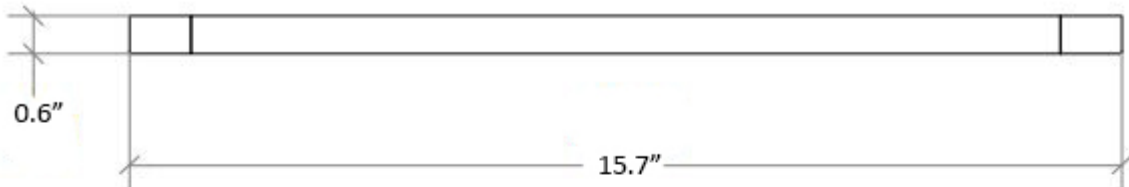

Matte Black

Black Nickel

Collection
Gerla

Model |
Gerla 51708

Dimensions Metric

1 inch = 2.54 cm

1 inch = 25.4 mm

WS[®]
BATH
COLLECTIONS

1051 Lea Drive - Collegeville, PA 19426
Tel. 215 513 9400 - Fax 610 831 0215

www.ws bathcollections.com - info@ws bathcollectins.com

Product Specs Sheets

Collection
Gerla

Model |
Gerla 51708

Dimensions Metric
1 inch = 2.54 cm
1 inch = 25.4 mm