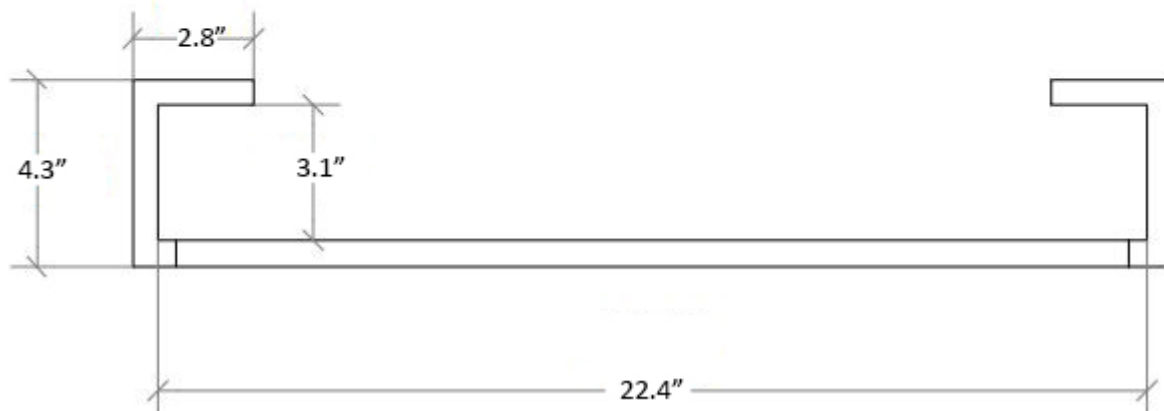

Collection
Gerla

Model |
Gerla 51706

Dimensions Metric
1 inch = 2.54 cm
1 inch = 25.4 mm

1051 Lea Drive - Collegeville, PA 19426
Tel. 215 513 9400 - Fax 610 831 0215
www.ws bathcollections.com - info@ws bathcollectins.com

Product Specs Sheets

Collection
Gerla

Model |
Gerla 51706

Dimensions Metric
1 inch = 2.54 cm
1 inch = 25.4 mm

WS[®]
BATH
COLLECTIONS

1051 Lea Drive - Collegeville, PA 19426
Tel. 215 513 9400 - Fax 610 831 0215
www.ws bathcollections.com - info@ws bathcollections.com