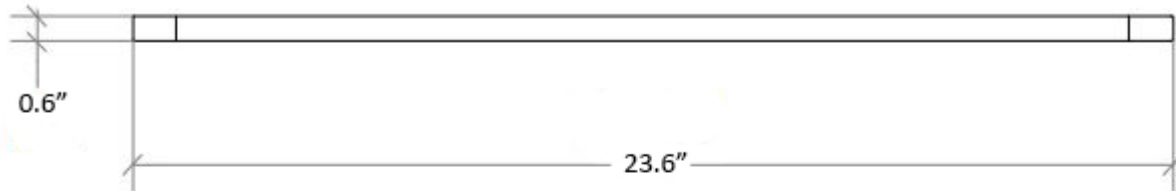

Collection
Gerla

Model |
Gerla 51706

Dimensions Metric
1 inch = 2.54 cm
1 inch = 25.4 mm

1051 Lea Drive - Collegeville, PA 19426
Tel. 215 513 9400 - Fax 610 831 0215
www.ws bathcollections.com - info@ws bathcollectins.com

Product Specs Sheets

Collection
Gerla

Model |
Gerla 51706

Dimensions Metric
1 inch = 2.54 cm
1 inch = 25.4 mm

WS[®]
BATH
COLLECTIONS

1051 Lea Drive - Collegeville, PA 19426
Tel. 215 513 9400 - Fax 610 831 0215
www.ws bathcollections.com - info@ws bathcollections.com