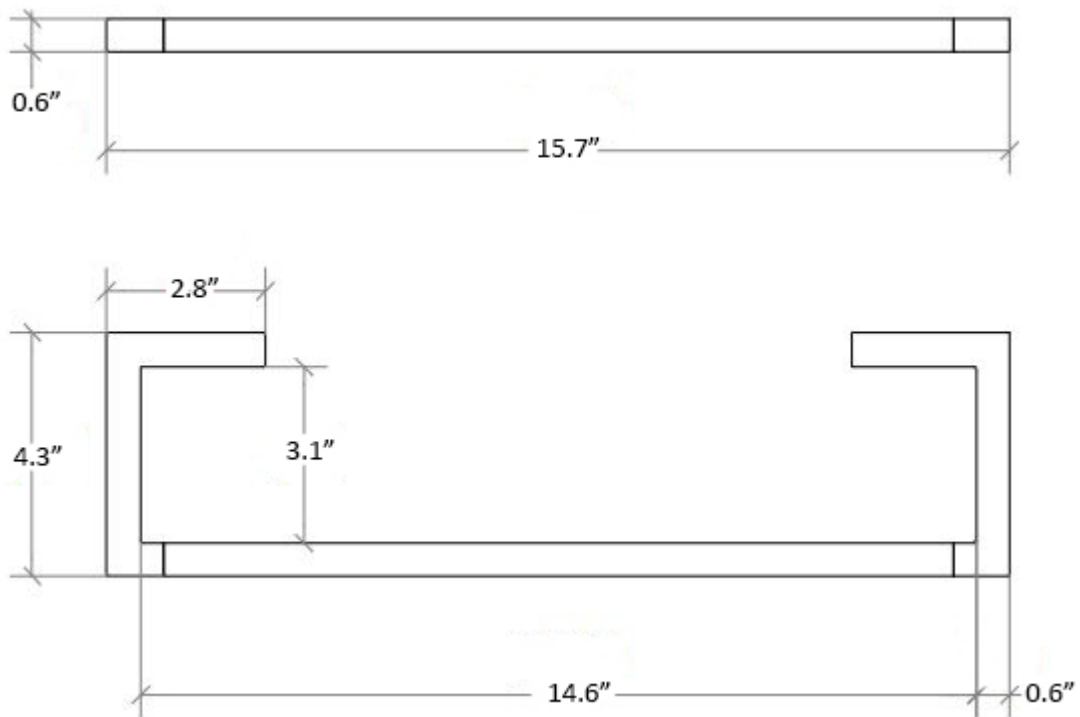

Product Specs Sheets

Collection
Gerla

Model |
Gerla 51705

Dimensions Metric

1 inch = 2.54 cm
1 inch = 25.4 mm

WS®
BATH
COLLECTIONS

1051 Lea Drive - Collegeville, PA 19426
Tel. 215 513 9400 - Fax 610 831 0215
www.ws bathcollections.com - info@ws bathcollections.com