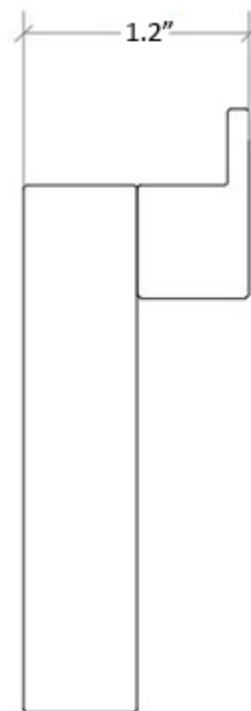

**Features**

- Bathroom Hook
- Available in 4 Finishes: Glossy White, Polished Chrome, Matte Black, and Black Nickel
- Stainless Steel Base
- Made in Italy

**Gerla 51702**

**SKU# | Option:**

- Gerla 51703.09 | Glossy White
- Gerla 51703.18 | Matte Black
- Gerla 51703.29 | Polished Stainless Steel
- Gerla 51703.33 | Black Nickel

**Finishes**

-  Glossy White
-  Polished Stainless Steel
-  Matte Black
-  Black Nickel

<p><b>Collection</b> Gerla</p>	<p><b>Model  </b> Gerla 51702</p>	<p>Dimensions Metric <i>1 inch = 2.54 cm</i> <i>1 inch = 25.4 mm</i></p>	 <p>1051 Lea Drive - Collegeville, PA 19426 Tel. 215 513 9400 - Fax 610 831 0215 <a href="http://www.ws bathcollections.com">www.ws bathcollections.com</a> - <a href="mailto:info@ws bathcollectins.com">info@ws bathcollectins.com</a></p>
------------------------------------	---------------------------------------	--	---

# Product Specs Sheets

Collection  
Gerla

Model |  
Gerla 51702

Dimensions Metric  
*1 inch = 2.54 cm*  
*1 inch = 25.4 mm*

**WS**<sup>®</sup>  
**BATH**  
**COLLECTIONS**

1051 Lea Drive - Collegeville, PA 19426  
Tel. 215 513 9400 - Fax 610 831 0215  
[www.ws bathcollections.com](http://www.ws bathcollections.com) - [info@ws bathcollections.com](mailto:info@ws bathcollections.com)