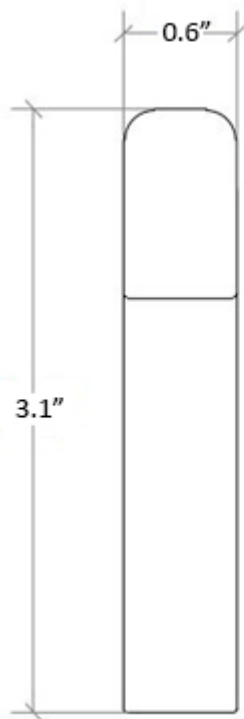

**Features**

- Bathroom Hook
- Available in 4 Finishes: Glossy White, Polished Chrome, Matte Black, and Black Nickel
- Stainless Steel Base
- Made in Italy

**Gerla 51702**

**SKU# | Option:**

- Gerla 51703.09 | Glossy White
- Gerla 51703.18 | Matte Black
- Gerla 51703.29 | Polished Stainless Steel
- Gerla 51703.33 | Black Nickel

**Finishes**

-  Glossy White
-  Polished Stainless Steel
-  Matte Black
-  Black Nickel

<p><b>Collection</b> Gerla</p>	<p><b>Model  </b> Gerla 51702</p>	<p>Dimensions Metric <i>1 inch = 2.54 cm</i> <i>1 inch = 25.4 mm</i></p>	 <p>1051 Lea Drive - Collegeville, PA 19426 Tel. 215 513 9400 - Fax 610 831 0215 <a href="http://www.ws bathcollections.com">www.ws bathcollections.com</a> - <a href="mailto:info@ws bathcollectins.com">info@ws bathcollectins.com</a></p>
------------------------------------	---------------------------------------	--	---

# Product Specs Sheets

Collection  
Gerla

Model |  
Gerla 51702

Dimensions Metric  
*1 inch = 2.54 cm*  
*1 inch = 25.4 mm*

**WS**<sup>®</sup>  
**BATH**  
**COLLECTIONS**

1051 Lea Drive - Collegeville, PA 19426  
Tel. 215 513 9400 - Fax 610 831 0215  
[www.ws bathcollections.com](http://www.ws bathcollections.com) - [info@ws bathcollections.com](mailto:info@ws bathcollections.com)