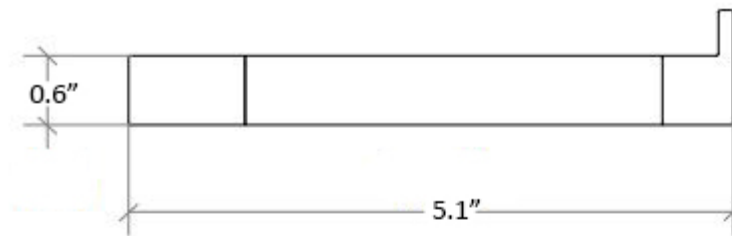

Finishes

-  Glossy White
-  Polished Stainless Steel
-  Matte Black
-  Black Nickel

Collection
Gerla

Model |
Gerla 51701

Dimensions Metric

1 inch = 2.54 cm

1 inch = 25.4 mm

 **WS**[®]
BATH
COLLECTIONS

1051 Lea Drive - Collegeville, PA 19426
Tel. 215 513 9400 - Fax 610 831 0215

www.ws bathcollections.com - info@ws bathcollectins.com

Product Specs Sheets

Collection
Gerla

Model |
Gerla 51701

Dimensions Metric
1 inch = 2.54 cm
1 inch = 25.4 mm