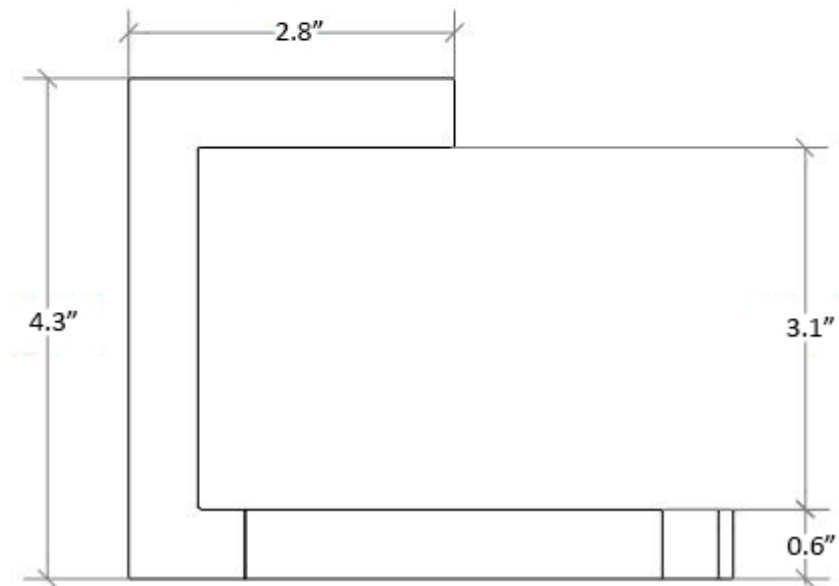

Finishes

-  Glossy White
-  Polished Stainless Steel
-  Matte Black
-  Black Nickel

Collection
Gerla

Model |
Gerla 51701

Dimensions Metric

1 inch = 2.54 cm

1 inch = 25.4 mm

 **WS**[®]
BATH
COLLECTIONS

1051 Lea Drive - Collegeville, PA 19426
Tel. 215 513 9400 - Fax 610 831 0215

www.ws bathcollections.com - info@ws bathcollectins.com

Product Specs Sheets

Collection
Gerla

Model |
Gerla 51701

Dimensions Metric
1 inch = 2.54 cm
1 inch = 25.4 mm