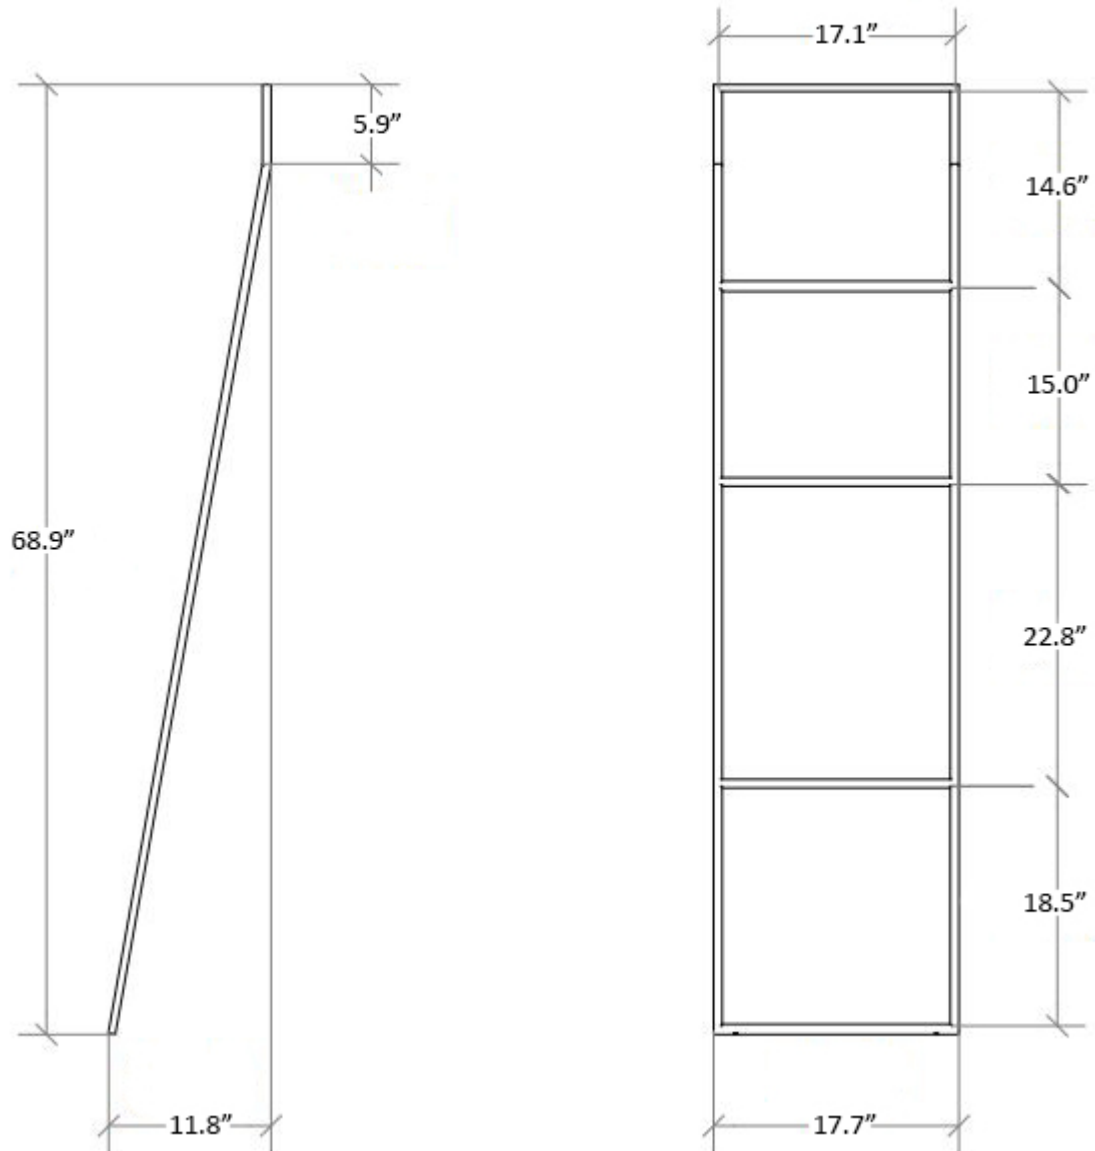

Features

-

Gerla 5118

SKU# | Option:

Finishes

-  Glossy White
-  Polished Stainless Steel
-  Matte Black
-  Black Nickel

<p>Collection Gerla</p>	<p>Model Gerla 5118</p>	<p>Dimensions Metric <i>1 inch = 2.54 cm</i> <i>1 inch = 25.4 mm</i></p>	 <p>1051 Lea Drive - Collegeville, PA 19426 Tel. 215 513 9400 - Fax 610 831 0215 www.ws bathcollections.com - info@ws bathcollectins.com</p>
------------------------------------	--------------------------------------	--	---

Product Specs Sheets

Collection
Gerla

Model |
Gerla 5118

Dimensions Metric

1 inch = 2.54 cm
1 inch = 25.4 mm

WS[®]
BATH
COLLECTIONS

1051 Lea Drive - Collegeville, PA 19426
Tel. 215 513 9400 - Fax 610 831 0215
www.ws bathcollections.com - info@ws bathcollections.com