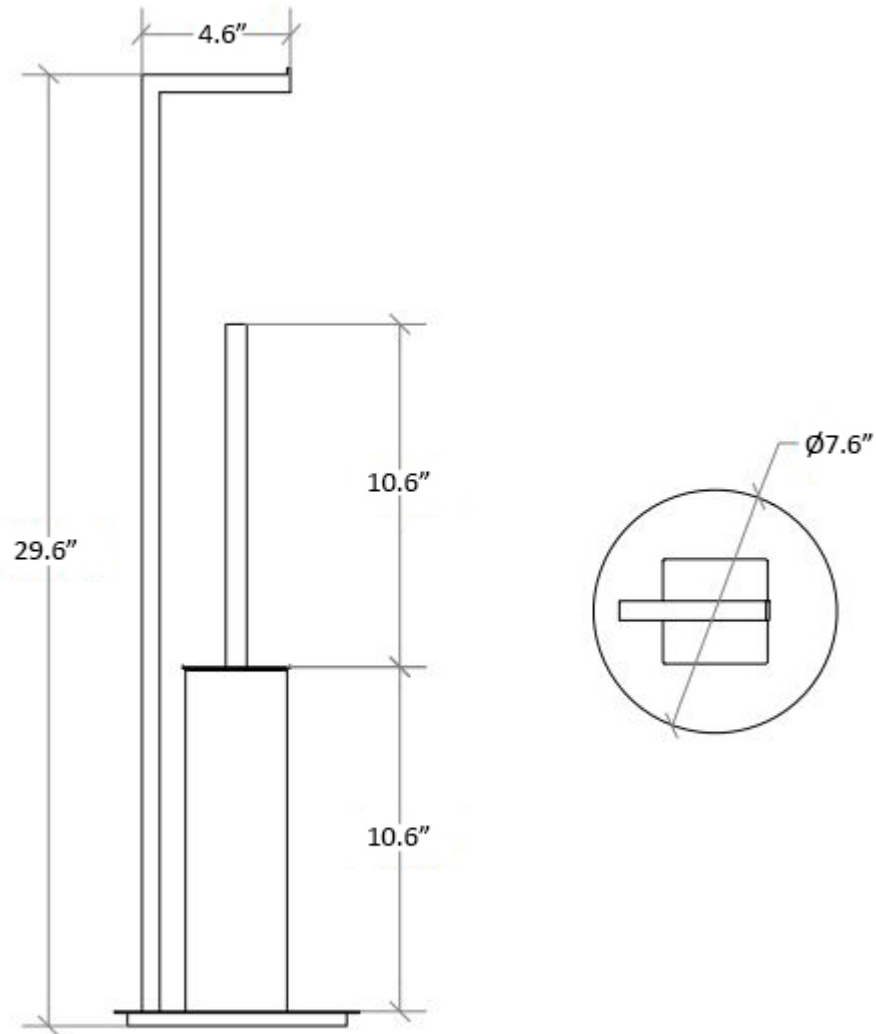

Features

- Towel Holder Bathroom Stand
- Available in 4 Finishes: Glossy White, Polished Chrome, Matte Black, and Black Nickel
- Stainless Steel Base
- Made in Italy

Gerla 5116

SKU# | Option:

- Gerla 5117.09 | Glossy White
- Gerla 5117.18 | Matte Black
- Gerla 5117.29 | Polished Stainless Steel
- Gerla 5117.33 | Black Nickel

Finishes

-  Glossy White
-  Polished Stainless Steel
-  Matte Black
-  Black Nickel

<p>Collection Gerla</p>	<p>Model Gerla 5116</p>	<p>Dimensions Metric <i>1 inch = 2.54 cm</i> <i>1 inch = 25.4 mm</i></p>	 <p>1051 Lea Drive - Collegeville, PA 19426 Tel. 215 513 9400 - Fax 610 831 0215 www.ws bathcollections.com - info@ws bathcollectins.com</p>
------------------------------------	--------------------------------------	--	---

Product Specs Sheets

Collection
Gerla

Model |
Gerla 5116

Dimensions Metric
1 inch = 2.54 cm
1 inch = 25.4 mm

WS[®]
BATH
COLLECTIONS

1051 Lea Drive - Collegeville, PA 19426
Tel. 215 513 9400 - Fax 610 831 0215
www.ws bathcollections.com - info@ws bathcollections.com