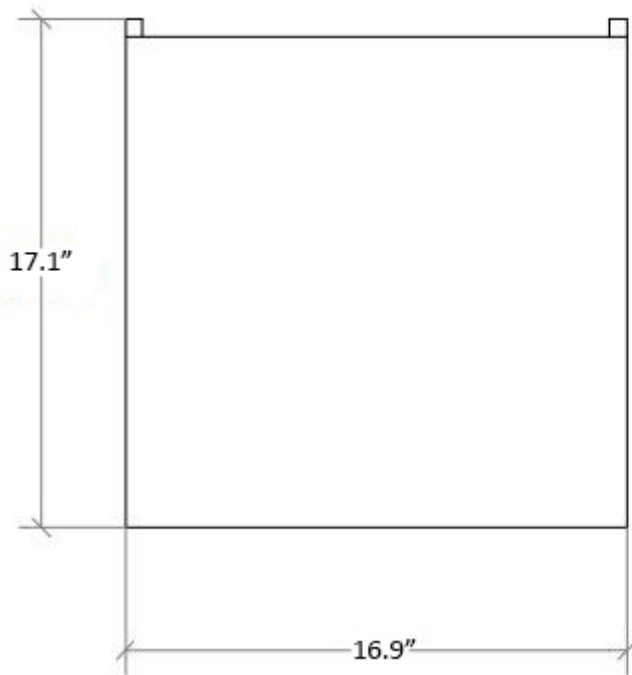

Product Specs Sheets

Collection
Gerla

Model |
Gerla 40 Vanity Unit

Dimensions Metric
1 inch = 2.54 cm
1 inch = 25.4 mm

WS[®]
BATH
COLLECTIONS

1051 Lea Drive - Collegeville, PA 19426
Tel. 215 513 9400 - Fax 610 831 0215
www.ws bathcollections.com - info@ws bathcollections.com

Product Specs Sheets

Base Unit - Front View

Base Unit - Side View

Collection
Gerla

Model |
Gerla 40 Vanity Unit

Dimensions Metric
1 inch = 2.54 cm
1 inch = 25.4 mm

WS[®]
BATH
COLLECTIONS

1051 Lea Drive - Collegeville, PA 19426
Tel. 215 513 9400 - Fax 610 831 0215
www.ws bathcollections.com - info@ws bathcollections.com

Product Specs Sheets

Frame - Front View

Frame - Side View

Collection
Gerla

Model |
Gerla 40 Vanity Unit

Dimensions Metric
1 inch = 2.54 cm
1 inch = 25.4 mm

WS[®]
BATH
COLLECTIONS

1051 Lea Drive - Collegeville, PA 19426
Tel. 215 513 9400 - Fax 610 831 0215
www.ws bathcollections.com - info@ws bathcollections.com

Bolts

Vessel/ countertop installation

Silicone (*optional*)

Collection
Gerla

Model |
Gerla 40 Vanity Unit

Dimensions Metric
1 inch = 2.54 cm
1 inch = 25.4 mm

WS®
BATH
COLLECTIONS

1051 Lea Drive - Collegeville, PA 19426
Tel. 215 513 9400 - Fax 610 831 0215