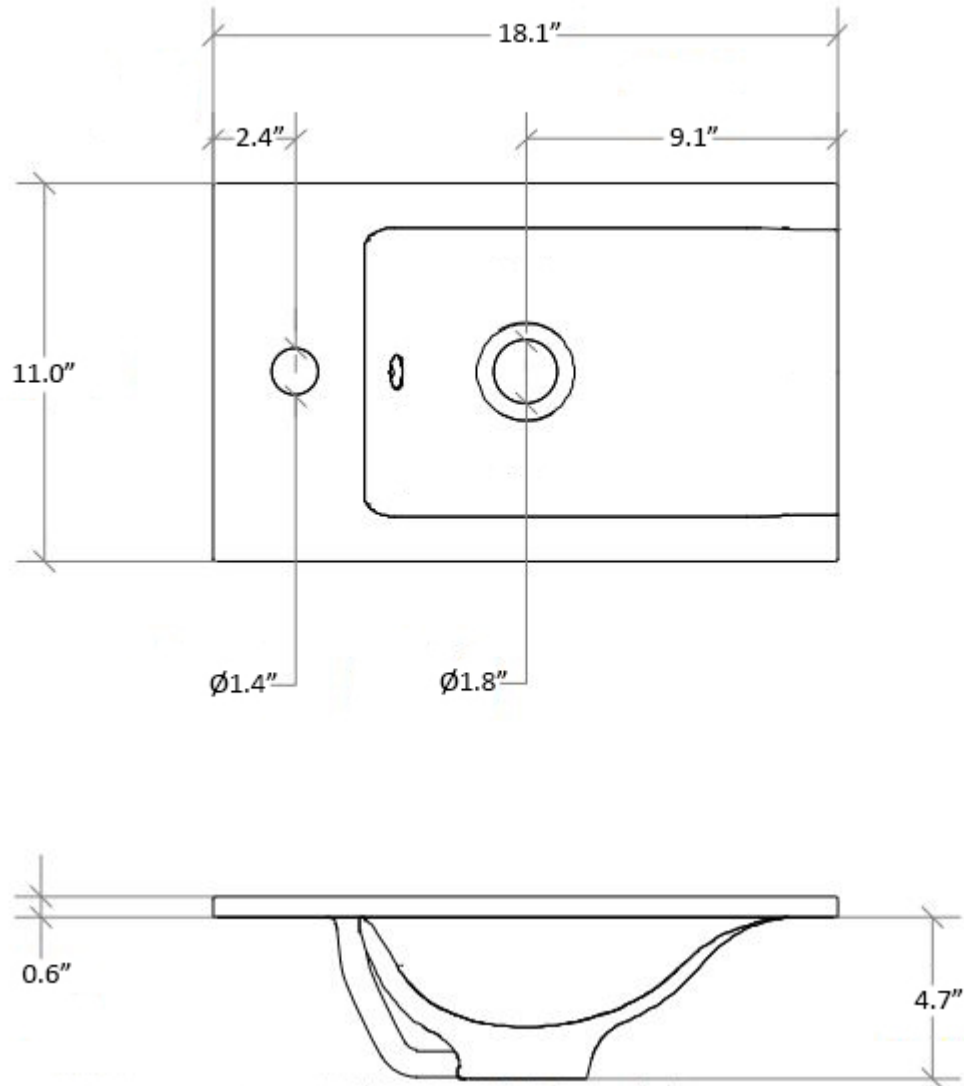

Product Specs Sheets

Collection
Gerla

Model |
Gerla 40 Vanity Unit

Dimensions Metric
1 inch = 2.54 cm
1 inch = 25.4 mm

WS[®]
BATH
COLLECTIONS

1051 Lea Drive - Collegeville, PA 19426
Tel. 215 513 9400 - Fax 610 831 0215
www.ws bathcollections.com - info@ws bathcollections.com

Product Specs Sheets

Base Unit - Front View

Base Unit - Side View

Collection
Gerla

Model |
Gerla 40 Vanity Unit

Dimensions Metric
1 inch = 2.54 cm
1 inch = 25.4 mm

WS[®]
BATH
COLLECTIONS

1051 Lea Drive - Collegeville, PA 19426
Tel. 215 513 9400 - Fax 610 831 0215
www.ws bathcollections.com - info@ws bathcollections.com

Product Specs Sheets

Frame - Front View

Frame - Side View

Collection
Gerla

Model |
Gerla 40 Vanity Unit

Dimensions Metric
1 inch = 2.54 cm
1 inch = 25.4 mm

WS[®]
BATH
COLLECTIONS

1051 Lea Drive - Collegeville, PA 19426
Tel. 215 513 9400 - Fax 610 831 0215
www.ws bathcollections.com - info@ws bathcollections.com

Bolts

Vessel/ countertop installation

Silicone (*optional*)

Collection
Gerla

Model |
Gerla 40 Vanity Unit

Dimensions Metric
1 inch = 2.54 cm
1 inch = 25.4 mm

WS®
BATH
COLLECTIONS

1051 Lea Drive - Collegeville, PA 19426
Tel. 215 513 9400 - Fax 610 831 0215