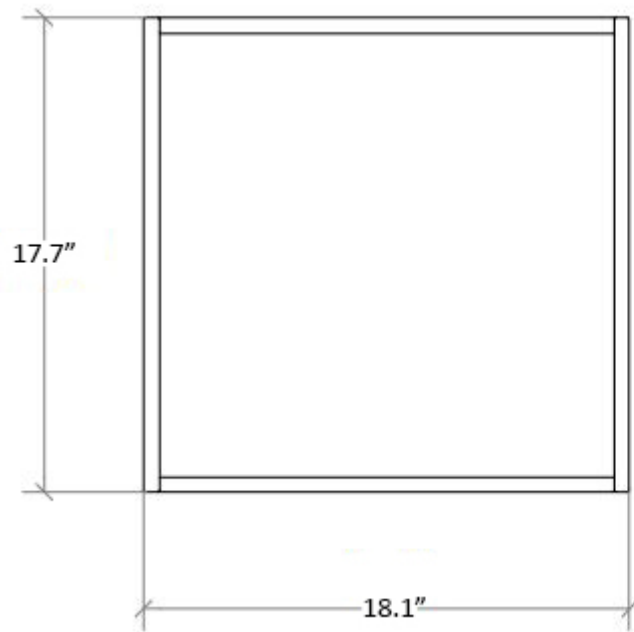

Product Specs Sheets

Collection
Gerla

Model |
Gerla 40 Vanity Unit

Dimensions Metric
1 inch = 2.54 cm
1 inch = 25.4 mm

WS[®]
BATH
COLLECTIONS

1051 Lea Drive - Collegeville, PA 19426
Tel. 215 513 9400 - Fax 610 831 0215
www.ws bathcollections.com - info@ws bathcollections.com

Product Specs Sheets

Base Unit - Front View

Base Unit - Side View

Collection
Gerla

Model |
Gerla 40 Vanity Unit

Dimensions Metric
1 inch = 2.54 cm
1 inch = 25.4 mm

WS[®]
BATH
COLLECTIONS

1051 Lea Drive - Collegeville, PA 19426
Tel. 215 513 9400 - Fax 610 831 0215
www.ws bathcollections.com - info@ws bathcollections.com

Product Specs Sheets

Frame - Front View

Frame - Side View

Collection
Gerla

Model |
Gerla 40 Vanity Unit

Dimensions Metric
1 inch = 2.54 cm
1 inch = 25.4 mm

WS[®]
BATH
COLLECTIONS

1051 Lea Drive - Collegeville, PA 19426
Tel. 215 513 9400 - Fax 610 831 0215
www.ws bathcollections.com - info@ws bathcollections.com

Bolts

Vessel/ countertop installation

Silicone (*optional*)

Collection
Gerla

Model |
Gerla 40 Vanity Unit

Dimensions Metric
1 inch = 2.54 cm
1 inch = 25.4 mm

WS®
BATH
COLLECTIONS

1051 Lea Drive - Collegeville, PA 19426
Tel. 215 513 9400 - Fax 610 831 0215