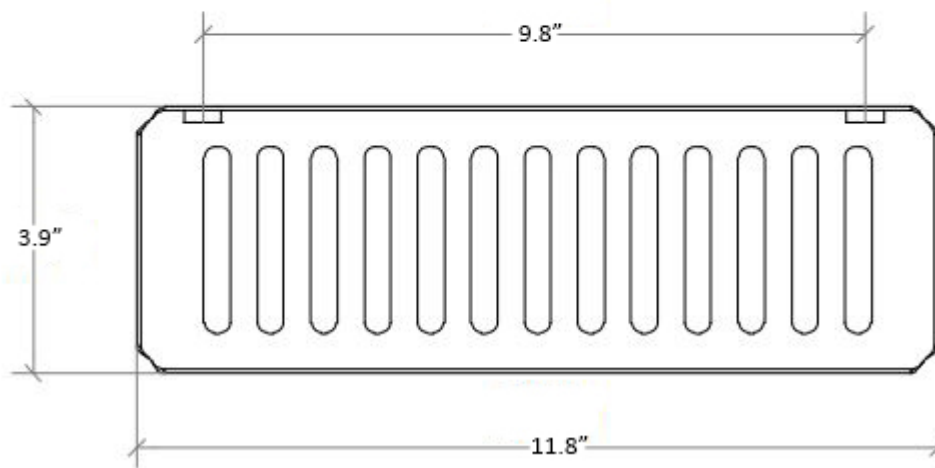

# Product Specs Sheets

Collection  
Filo

Model |  
Filo 50035

Dimensions Metric  
*1 inch = 2.54 cm*  
*1 inch = 25.4 mm*

**WS**<sup>®</sup>  
BATH  
COLLECTIONS

1051 Lea Drive - Collegeville, PA 19426  
Tel. 215 513 9400 - Fax 610 831 0215  
[www.ws bathcollections.com](http://www.ws bathcollections.com) - [info@ws bathcollections.com](mailto:info@ws bathcollections.com)