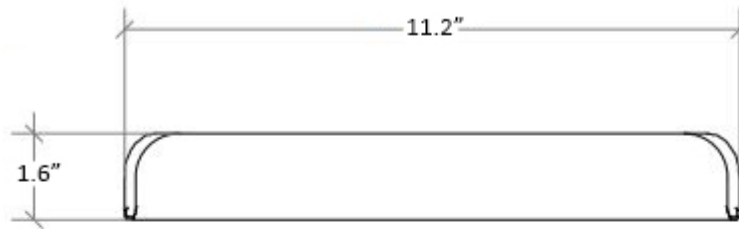

# Product Specs Sheets

Collection  
Filo

Model |  
Filo 50034

Dimensions Metric

1 inch = 2.54 cm  
1 inch = 25.4 mm

**WS**<sup>®</sup>  
BATH  
COLLECTIONS

1051 Lea Drive - Collegeville, PA 19426  
Tel. 215 513 9400 - Fax 610 831 0215  
[www.ws bathcollections.com](http://www.ws bathcollections.com) - [info@ws bathcollections.com](mailto:info@ws bathcollections.com)