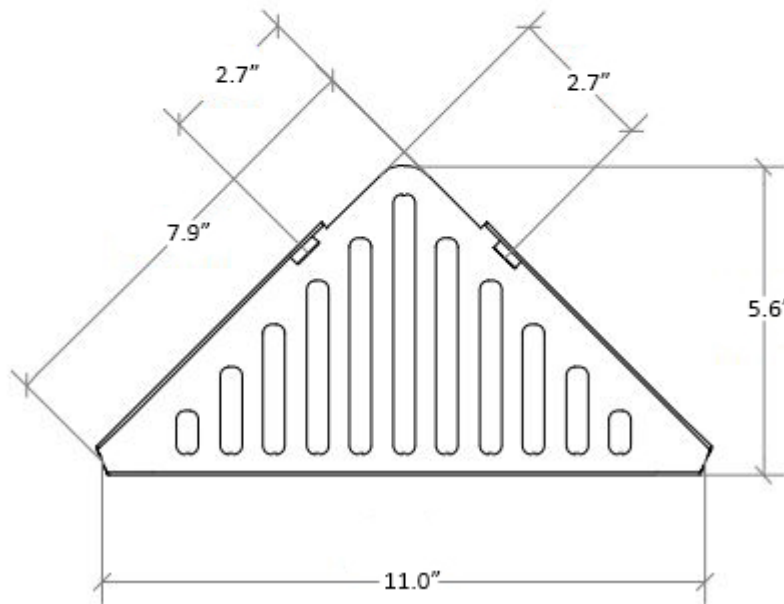

# Product Specs Sheets

Collection  
Filo

Model |  
Filo 50034

Dimensions Metric

1 inch = 2.54 cm  
1 inch = 25.4 mm

**WS**<sup>®</sup>  
BATH  
COLLECTIONS

1051 Lea Drive - Collegeville, PA 19426  
Tel. 215 513 9400 - Fax 610 831 0215  
[www.ws bathcollections.com](http://www.ws bathcollections.com) - [info@ws bathcollections.com](mailto:info@ws bathcollections.com)