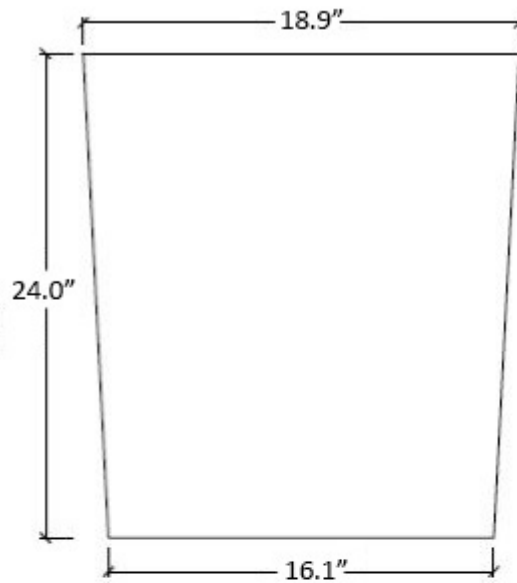

Product Specs Sheets

Collection
Ecopelle

Model |
Ecopelle 2263

Dimensions Metric

1 inch = 2.54 cm

1 inch = 25.4 mm

WS[®]
BATH
COLLECTIONS

1051 Lea Drive - Collegeville, PA 19426
Tel. 215 513 9400 - Fax 610 831 0215