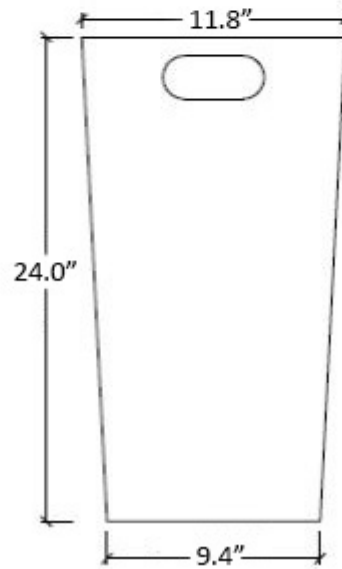

Product Specs Sheets

Collection
Ecopelle

Model |
Ecopelle 2263

Dimensions Metric

1 inch = 2.54 cm

1 inch = 25.4 mm

WS[®]
BATH
COLLECTIONS

1051 Lea Drive - Collegeville, PA 19426
Tel. 215 513 9400 - Fax 610 831 0215