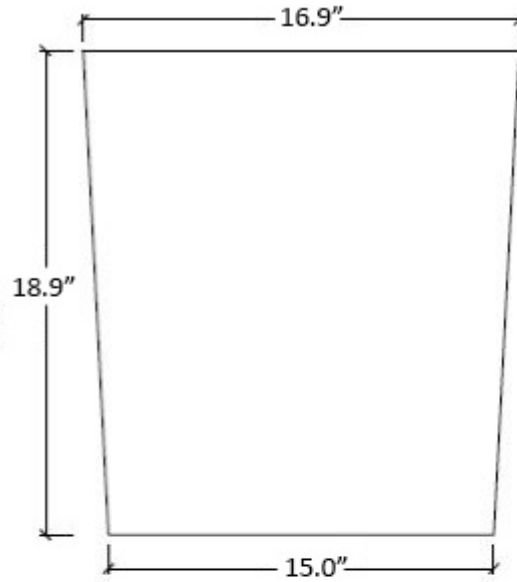

# Product Specs Sheets

Collection  
Ecopelle

Model |  
Ecopelle 2262

Dimensions Metric

1 inch = 2.54 cm

1 inch = 25.4 mm

**WS**<sup>®</sup>  
BATH  
COLLECTIONS

1051 Lea Drive - Collegeville, PA 19426  
Tel. 215 513 9400 - Fax 610 831 0215