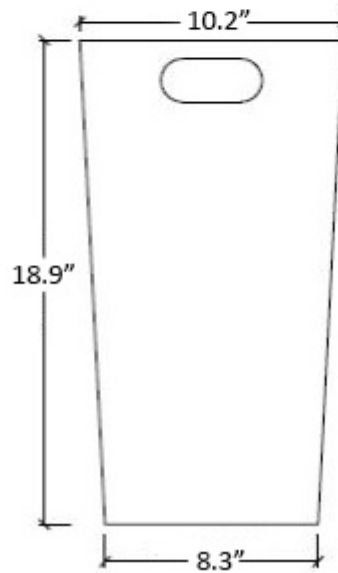

# Product Specs Sheets

Collection  
Ecopelle

Model |  
Ecopelle 2262

Dimensions Metric

1 inch = 2.54 cm

1 inch = 25.4 mm

**WS**<sup>®</sup>  
BATH  
COLLECTIONS

1051 Lea Drive - Collegeville, PA 19426  
Tel. 215 513 9400 - Fax 610 831 0215