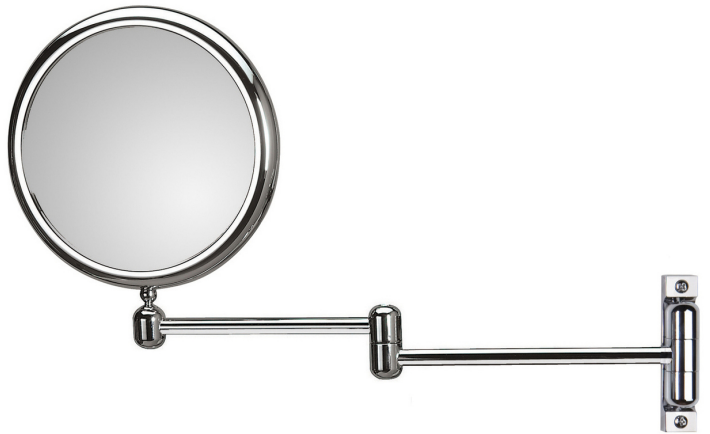

Product Specs Sheets

DOUBLE SIDED MIRROR DOUBLE ARM art. 40/2

Collection
Doppiolo

Model |
Doppiolo 40-2

Dimensions Metric
1 inch = 2.54 cm
1 inch = 25.4 mm

WS[®]
BATH
COLLECTIONS

1051 Lea Drive - Collegeville, PA 19426
Tel. 215 513 9400 - Fax 610 831 0215
www.ws bathcollections.com - info@ws bathcollections.com