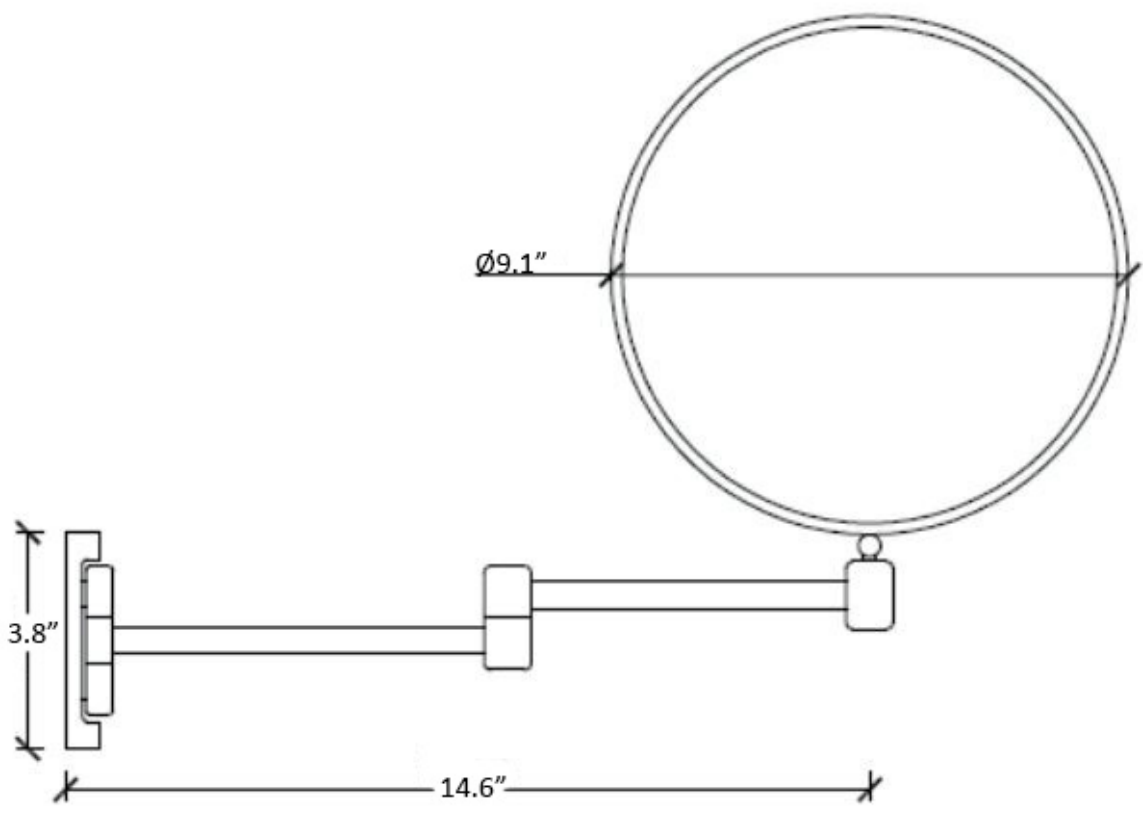

Product Specs Sheets

DOUBLE SIDED MIRROR DOUBLE ARM art. 40/2

Collection
Doppiolo

Model |
Doppiolo 40-2

Dimensions Metric
1 inch = 2.54 cm
1 inch = 25.4 mm

WS[®]
BATH
COLLECTIONS

1051 Lea Drive - Collegeville, PA 19426
Tel. 215 513 9400 - Fax 610 831 0215
www.ws bathcollections.com - info@ws bathcollections.com