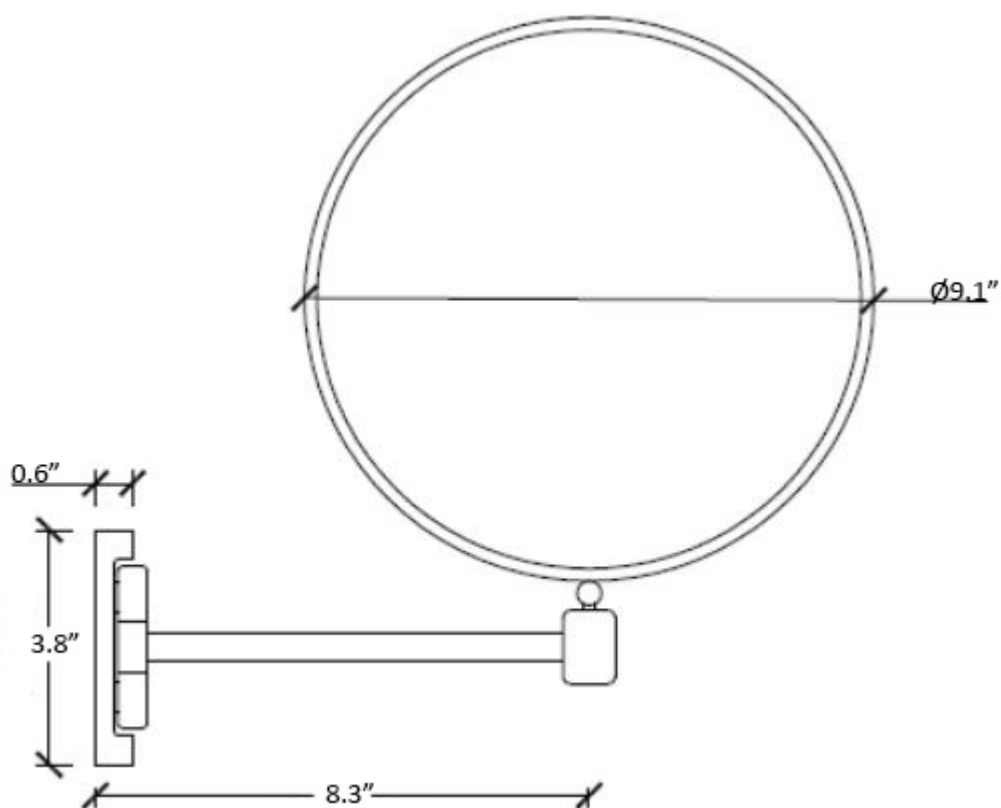

Product Specs Sheets

DOUBLE SIDED MIRROR SINGLE ARM art. 40/1

Collection
Doppiolo

Model |
Doppiolo 40-1

Dimensions Metric
1 inch = 2.54 cm
1 inch = 25.4 mm

WS[®]
BATH
COLLECTIONS

1051 Lea Drive - Collegeville, PA 19426
Tel. 215 513 9400 - Fax 610 831 0215
www.ws bathcollections.com - info@ws bathcollections.com