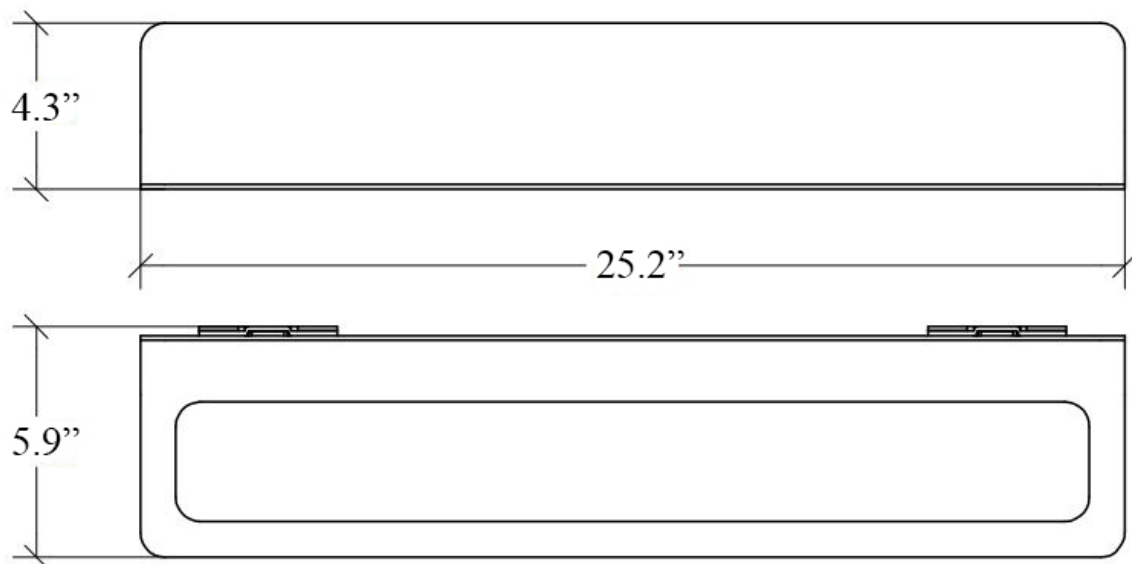

# Product Specs Sheets

Collection  
Curva

Model |  
Curva 5145

Dimensions Metric

*1 inch = 2.54 cm*  
*1 inch = 25.4 mm*

**WS**<sup>®</sup>  
**BATH**  
**COLLECTIONS**

1051 Lea Drive - Collegeville, PA 19426  
Tel. 215 513 9400 - Fax 610 831 0215