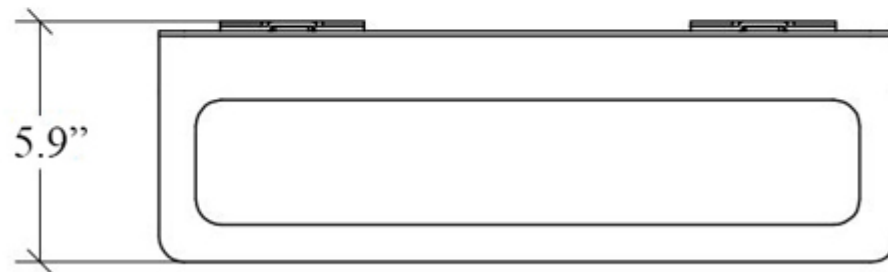

Product Specs Sheets

Collection
Curva

Model |
Curva 5144

Dimensions Metric

1 inch = 2.54 cm
1 inch = 25.4 mm

WS[®]
BATH
COLLECTIONS

1051 Lea Drive - Collegeville, PA 19426
Tel. 215 513 9400 - Fax 610 831 0215