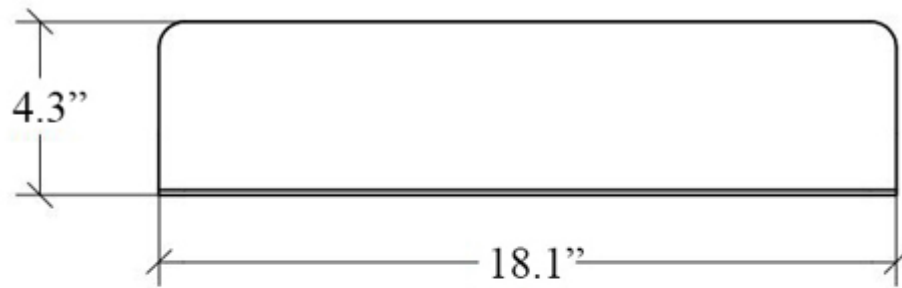

Product Specs Sheets

Collection
Curva

Model |
Curva 5144

Dimensions Metric

1 inch = 2.54 cm
1 inch = 25.4 mm

WS[®]
BATH
COLLECTIONS

1051 Lea Drive - Collegeville, PA 19426
Tel. 215 513 9400 - Fax 610 831 0215