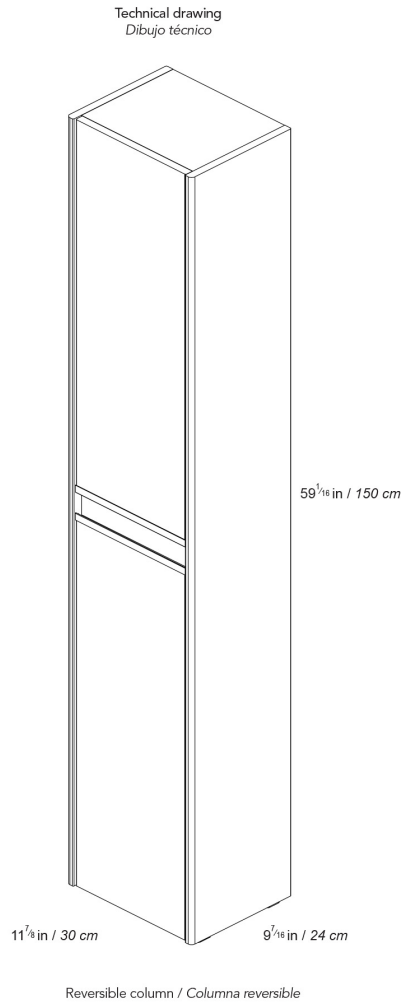

Ambra 120 Column

Features

- Bathroom Column
- Available in 6 Finishes: Glossy White, Nordic Oak, Anthracite, Samara Ash, Matte White, and Matte Sand
- Wall-hung design offers a clean, streamlined look
- Two soft close doors with 105 degree opening capability for easy cabinet access
- Two mobile wooden shelves and 1 fixed wooden shelf
- Fully assembled with structure and front made of engineered wood in wood finishes and high gloss lacquered
- Handle integrated in front of furniture
- Hidden hanging bracket directly assembled with great resistance and depth regulations
- Made in Spain

Collection Ambra	Model Ambra Column	Dimensions Metric <i>1 inch = 2.54 cm</i> <i>1 inch = 25.4 mm</i>	 1051 Lea Drive - Collegeville, PA 19426 Tel. 215 513 9400 - Fax 610 831 0215 www.ws bathcollections.com - info@ws bathcollections.com
------------------------------	--------------------------------	---	---

Technical features / Características técnicas

Name
Nombre

Material
Material

Colour
Color

AMBRA

2 Doors
2 Puertas

Technical information / Información técnica

STRUCTURE / ESTRUCTURA: MDF board in 58 in. continous wrapping in 2D/ Cyclum Process.
Tablero de DM de 16 mm. con recubrimiento 2D Cyclum Process.

Collection
Ambra

Model |
Ambra Column

Dimensions Metric

1 inch = 2.54 cm
1 inch = 25.4 mm

WS[®]
BATH
COLLECTIONS

1051 Lea Drive - Collegeville, PA 19426
Tel. 215 513 9400 - Fax 610 831 0215

www.wsbathcollections.com - info@wsbathcollections.com