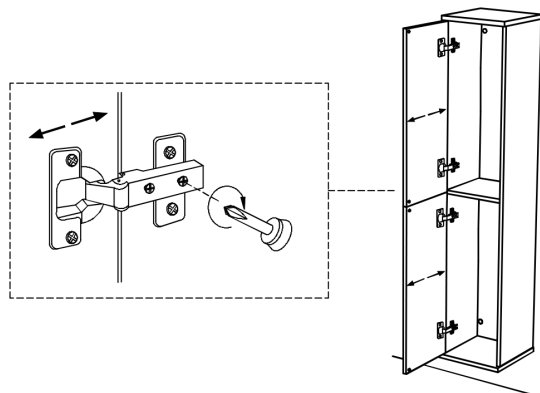

Installation Instructions

Collection
Installation
Instructions

Model |
Ambra Column

Dimensions Metric
1 inch = 2.54 cm
1 inch = 25.4 mm

WS[®]
BATH
COLLECTIONS
1051 Lea Drive - Collegeville, PA 19426
Tel. 215 513 9400 - Fax 610 831 0215
www.ws bathcollections.com - info@ws bathcollections.com