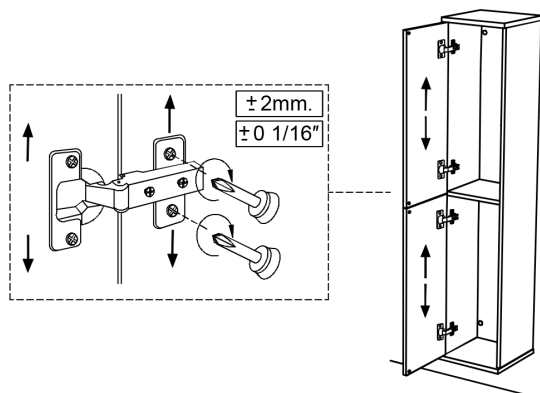

Installation Instructions

Collection
Installation
Instructions

Model |
Ambra Column

Dimensions Metric
1 inch = 2.54 cm
1 inch = 25.4 mm

WS[®]
BATH
COLLECTIONS
1051 Lea Drive - Collegeville, PA 19426
Tel. 215 513 9400 - Fax 610 831 0215
www.ws bathcollections.com - info@ws bathcollections.com