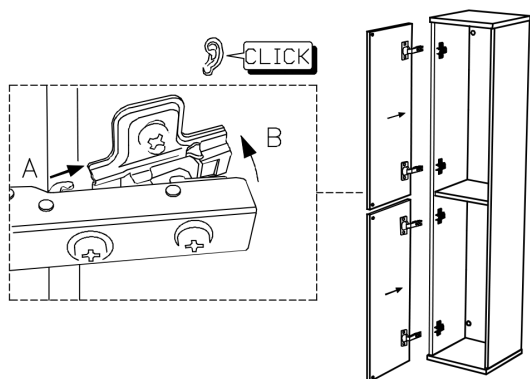

Installation Instructions

Collection
Installation
Instructions

Model |
Ambra Column

Dimensions Metric
1 inch = 2.54 cm
1 inch = 25.4 mm

WS[®]
BATH
COLLECTIONS
1051 Lea Drive - Collegeville, PA 19426
Tel. 215 513 9400 - Fax 610 831 0215
www.ws bathcollections.com - info@ws bathcollections.com