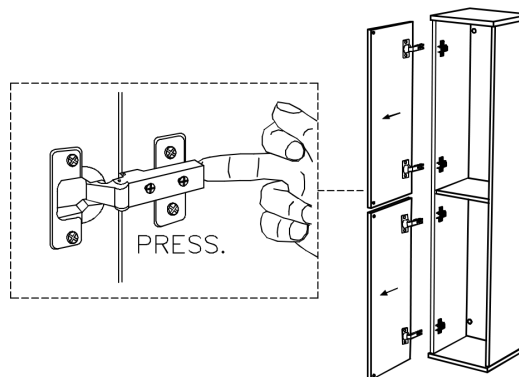

Installation Instructions

Collection
Installation
Instructions

Model |
Ambra Column

Dimensions Metric
1 inch = 2.54 cm
1 inch = 25.4 mm

WS[®]
BATH
COLLECTIONS
1051 Lea Drive - Collegeville, PA 19426
Tel. 215 513 9400 - Fax 610 831 0215
www.ws bathcollections.com - info@ws bathcollections.com