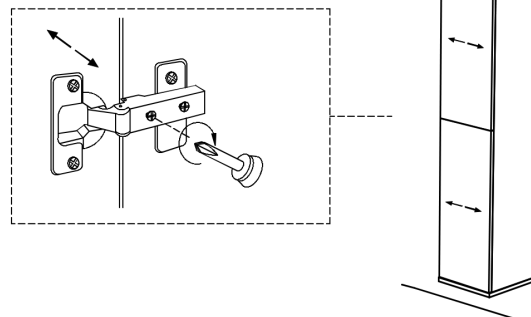

Installation Instructions

Collection
Installation
Instructions

Model |
Ambra Column

Dimensions Metric
1 inch = 2.54 cm
1 inch = 25.4 mm

WS[®]
BATH
COLLECTIONS
1051 Lea Drive - Collegeville, PA 19426
Tel. 215 513 9400 - Fax 610 831 0215
www.ws bathcollections.com - info@ws bathcollections.com