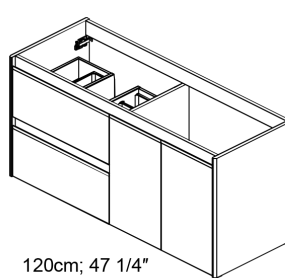

# Installation Instructions - Ambra

60cm; 23 5/8"  
80cm; 31 1/2"  
100cm; 39 3/8"

90cm; 35 7/16"

120cm; 47 1/4"

120cm; 47 1/4"

60cm; 23 5/8"  
80cm; 31 1/2"  
100cm; 39 3/8"

x2 x4 x4  
BO-719

90cm; 35 7/16"

x3 x6 x6  
BO-719

120cm; 47 1/4"

x4 x8 x8  
BO-719

01.

Collection  
Installation  
Instructions

Model |  
Ambra

Dimensions Metric  
1 inch = 2.54 cm  
1 inch = 25.4 mm

**WS**®  
BATH  
COLLECTIONS

05.

06.

Collection  
Installation  
Instructions

Model |  
Ambra

Dimensions Metric  
1 inch = 2.54 cm  
1 inch = 25.4 mm

**WS**®  
BATH  
COLLECTIONS

1051 Lea Drive - Collegeville, PA 19426  
Tel. 215 513 9400 - Fax 610 831 0215  
[www.ws bathcollections.com](http://www.ws bathcollections.com) - [info@ws bathcollections.com](mailto:info@ws bathcollections.com)

07.

90cm; 35 7/16"

120cm; 47 1/4"

Collection  
Installation  
Instructions

Model |  
Ambra

Dimensions Metric  
1 inch = 2.54 cm  
1 inch = 25.4 mm

**WS** BATH  
COLLECTIONS

1051 Lea Drive - Collegeville, PA 19426  
Tel. 215 513 9400 - Fax 610 831 0215  
[www.ws bathcollections.com](http://www.ws bathcollections.com) - [info@ws bathcollections.com](mailto:info@ws bathcollections.com)