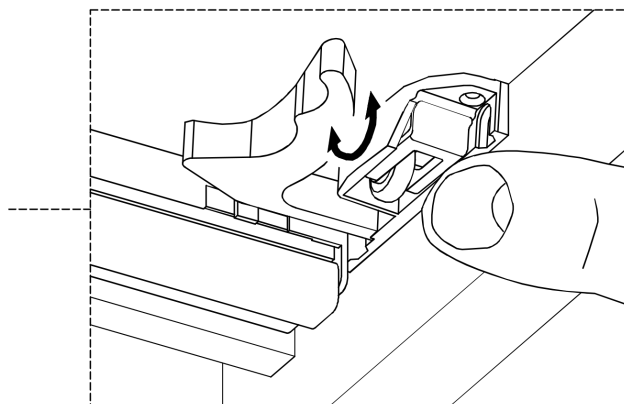

Dimensions Metric  
1 inch = 2.54 cm  
1 inch = 25.4 mm

**WS**<sup>®</sup>  
BATH  
COLLECTIONS

1051 Lea Drive - Collegeville, PA 19426  
Tel. 215 513 9400 - Fax 610 831 0215  
[www.ws bathcollections.com](http://www.ws bathcollections.com) - [info@ws bathcollections.com](mailto:info@ws bathcollections.com)

05.

06.

Collection  
Installation  
Instructions

Model |  
Ambra

Dimensions Metric  
1 inch = 2.54 cm  
1 inch = 25.4 mm

**WS**®  
BATH  
COLLECTIONS

1051 Lea Drive - Collegeville, PA 19426  
Tel. 215 513 9400 - Fax 610 831 0215  
[www.ws bathcollections.com](http://www.ws bathcollections.com) - [info@ws bathcollections.com](mailto:info@ws bathcollections.com)

07.

90cm; 35 7/16"

120cm; 47 1/4"

Collection  
Installation  
Instructions

Model |  
Ambra

Dimensions Metric  
1 inch = 2.54 cm  
1 inch = 25.4 mm

**WS** BATH  
COLLECTIONS

1051 Lea Drive - Collegeville, PA 19426  
Tel. 215 513 9400 - Fax 610 831 0215  
[www.ws bathcollections.com](http://www.ws bathcollections.com) - [info@ws bathcollections.com](mailto:info@ws bathcollections.com)