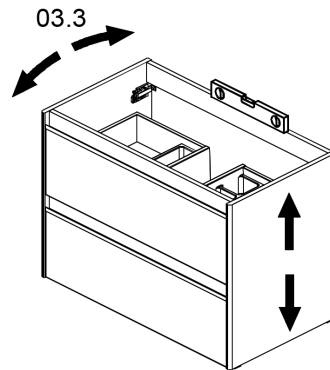

03.3

03.2

03.2
± 1cm
± 0 6/16"