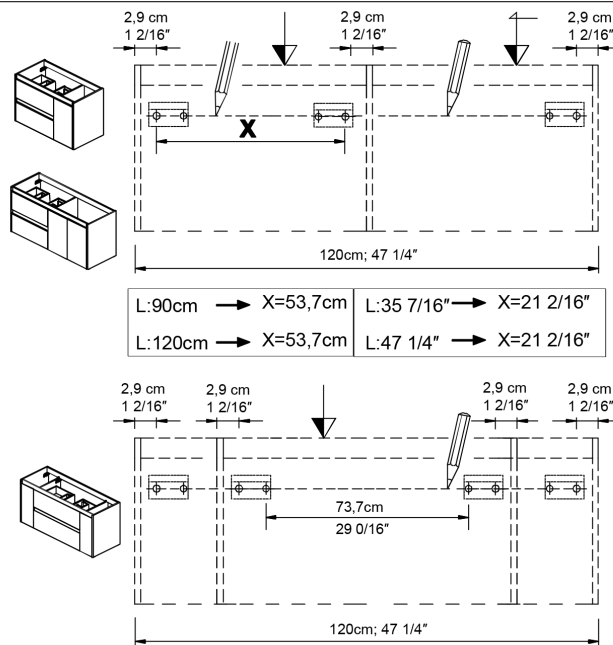

# Installation Instructions - Ambra

60cm; 23 5/8"  
80cm; 31 1/2"  
100cm; 39 3/8"

90cm; 35 7/16"

120cm; 47 1/4"

120cm; 47 1/4"

60cm; 23 5/8"  
80cm; 31 1/2"  
100cm; 39 3/8"

x2 x4 x4  
BO-719

90cm; 35 7/16"

x3 x6 x6  
BO-719

120cm; 47 1/4"

x4 x8 x8  
BO-719

01.

Collection  
Installation  
Instructions

Model |  
Ambra

Dimensions Metric  
1 inch = 2.54 cm  
1 inch = 25.4 mm

**WS**®  
BATH  
COLLECTIONS

05.

06.

Collection  
Installation  
Instructions

Model |  
Ambra

Dimensions Metric  
1 inch = 2.54 cm  
1 inch = 25.4 mm

**WS**®  
BATH  
COLLECTIONS

1051 Lea Drive - Collegeville, PA 19426  
Tel. 215 513 9400 - Fax 610 831 0215  
[www.ws bathcollections.com](http://www.ws bathcollections.com) - [info@ws bathcollections.com](mailto:info@ws bathcollections.com)

07.

90cm; 35 7/16"

120cm; 47 1/4"

Collection  
Installation  
Instructions

Model |  
Ambra

Dimensions Metric  
1 inch = 2.54 cm  
1 inch = 25.4 mm

**WS** BATH  
COLLECTIONS

1051 Lea Drive - Collegeville, PA 19426  
Tel. 215 513 9400 - Fax 610 831 0215  
[www.ws bathcollections.com](http://www.ws bathcollections.com) - [info@ws bathcollections.com](mailto:info@ws bathcollections.com)