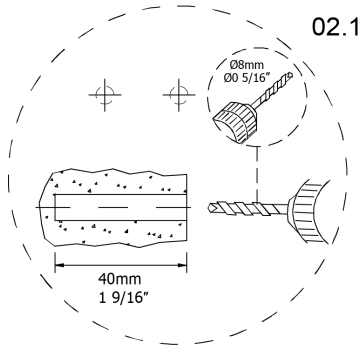

02.

BO-719

02.1