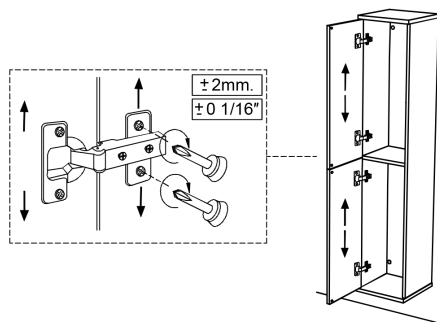

x3 x6 x6  
BO-719

120cm; 47 1/4"

x4 x8 x8  
BO-719

01.

Collection  
Installation  
Instructions

Model |  
Ambra

Dimensions Metric  
1 inch = 2.54 cm  
1 inch = 25.4 mm

**WS**®  
BATH  
COLLECTIONS

Dimensions Metric  
1 inch = 2.54 cm  
1 inch = 25.4 mm

**WS**<sup>®</sup>  
BATH  
COLLECTIONS

1051 Lea Drive - Collegeville, PA 19426  
Tel. 215 513 9400 - Fax 610 831 0215  
[www.ws bathcollections.com](http://www.ws bathcollections.com) - [info@ws bathcollections.com](mailto:info@ws bathcollections.com)

05.

06.

Collection  
Installation  
Instructions

Model |  
Ambra

Dimensions Metric  
1 inch = 2.54 cm  
1 inch = 25.4 mm

**WS**®  
BATH  
COLLECTIONS

1051 Lea Drive - Collegeville, PA 19426  
Tel. 215 513 9400 - Fax 610 831 0215  
[www.ws bathcollections.com](http://www.ws bathcollections.com) - [info@ws bathcollections.com](mailto:info@ws bathcollections.com)

07.

90cm; 35 7/16"

120cm; 47 1/4"

Collection  
Installation  
Instructions

Model |  
Ambra

Dimensions Metric  
1 inch = 2.54 cm  
1 inch = 25.4 mm

**WS** BATH  
COLLECTIONS

1051 Lea Drive - Collegeville, PA 19426  
Tel. 215 513 9400 - Fax 610 831 0215  
[www.ws bathcollections.com](http://www.ws bathcollections.com) - [info@ws bathcollections.com](mailto:info@ws bathcollections.com)