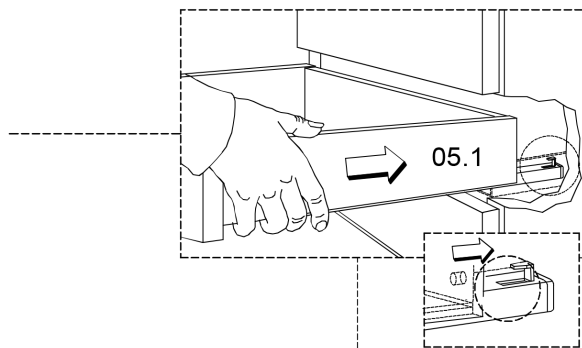

Dimensions Metric  
1 inch = 2.54 cm  
1 inch = 25.4 mm

**WS**<sup>®</sup>  
BATH  
COLLECTIONS

1051 Lea Drive - Collegeville, PA 19426  
Tel. 215 513 9400 - Fax 610 831 0215  
[www.ws bathcollections.com](http://www.ws bathcollections.com) - [info@ws bathcollections.com](mailto:info@ws bathcollections.com)

05.

06.

Collection  
Installation  
Instructions

Model |  
Ambra

Dimensions Metric  
1 inch = 2.54 cm  
1 inch = 25.4 mm

**WS**®  
BATH  
COLLECTIONS

1051 Lea Drive - Collegeville, PA 19426  
Tel. 215 513 9400 - Fax 610 831 0215  
[www.ws bathcollections.com](http://www.ws bathcollections.com) - [info@ws bathcollections.com](mailto:info@ws bathcollections.com)