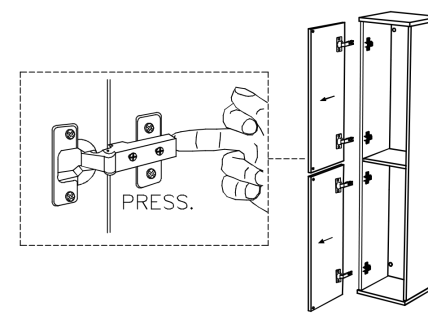

Dimensions Metric  
1 inch = 2.54 cm  
1 inch = 25.4 mm

**WS**<sup>®</sup>  
BATH  
COLLECTIONS

1051 Lea Drive - Collegeville, PA 19426  
Tel. 215 513 9400 - Fax 610 831 0215  
[www.ws bathcollections.com](http://www.ws bathcollections.com) - [info@ws bathcollections.com](mailto:info@ws bathcollections.com)

05.

06.

Collection  
Installation  
Instructions

Model |  
Ambra

Dimensions Metric  
1 inch = 2.54 cm  
1 inch = 25.4 mm

**WS**®  
BATH  
COLLECTIONS

1051 Lea Drive - Collegeville, PA 19426  
Tel. 215 513 9400 - Fax 610 831 0215  
[www.ws bathcollections.com](http://www.ws bathcollections.com) - [info@ws bathcollections.com](mailto:info@ws bathcollections.com)

07.

90cm; 35 7/16"

120cm; 47 1/4"

Collection  
Installation  
Instructions

Model |  
Ambra

Dimensions Metric  
1 inch = 2.54 cm  
1 inch = 25.4 mm

**WS** BATH  
COLLECTIONS

1051 Lea Drive - Collegeville, PA 19426  
Tel. 215 513 9400 - Fax 610 831 0215  
[www.ws bathcollections.com](http://www.ws bathcollections.com) - [info@ws bathcollections.com](mailto:info@ws bathcollections.com)