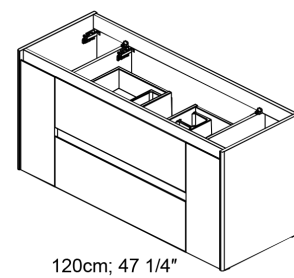

# Installation Instructions - Ambra

60cm; 23 5/8"  
80cm; 31 1/2"  
100cm; 39 3/8"

90cm; 35 7/16"

120cm; 47 1/4"

120cm; 47 1/4"

60cm; 23 5/8"  
80cm; 31 1/2"  
100cm; 39 3/8"

x2 x4 x4  
BO-719

90cm; 35 7/16"

x3 x6 x6  
BO-719

120cm; 47 1/4"

x4 x8 x8  
BO-719

01.

Collection  
Installation  
Instructions

Model |  
Ambra

Dimensions Metric  
1 inch = 2.54 cm  
1 inch = 25.4 mm

**WS**®  
BATH  
COLLECTIONS

05.

06.

Collection  
Installation  
Instructions

Model |  
Ambra

Dimensions Metric  
1 inch = 2.54 cm  
1 inch = 25.4 mm

**WS**®  
BATH  
COLLECTIONS

1051 Lea Drive - Collegeville, PA 19426  
Tel. 215 513 9400 - Fax 610 831 0215  
[www.ws bathcollections.com](http://www.ws bathcollections.com) - [info@ws bathcollections.com](mailto:info@ws bathcollections.com)

07.

90cm; 35 7/16"

120cm; 47 1/4"

Collection  
Installation  
Instructions

Model |  
Ambra

Dimensions Metric  
1 inch = 2.54 cm  
1 inch = 25.4 mm

**WS** BATH  
COLLECTIONS

1051 Lea Drive - Collegeville, PA 19426  
Tel. 215 513 9400 - Fax 610 831 0215  
[www.ws bathcollections.com](http://www.ws bathcollections.com) - [info@ws bathcollections.com](mailto:info@ws bathcollections.com)