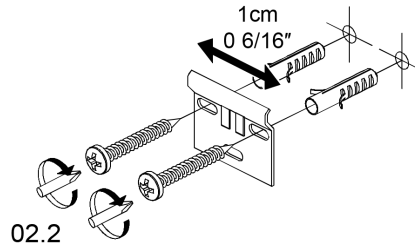

02.

BO-719

02.1

02.2

03.

03.1

03.3

03.2

03.2
± 1cm
± 0 6/16"

04.

04.1

04.2

04.3

04.4

04.5

Collection
Installation
Instructions

Model |
Ambra

Dimensions Metric
1 inch = 2.54 cm
1 inch = 25.4 mm

WS®
BATH
COLLECTIONS

1051 Lea Drive - Collegeville, PA 19426
Tel. 215 513 9400 - Fax 610 831 0215
www.ws bathcollections.com - info@ws bathcollections.com