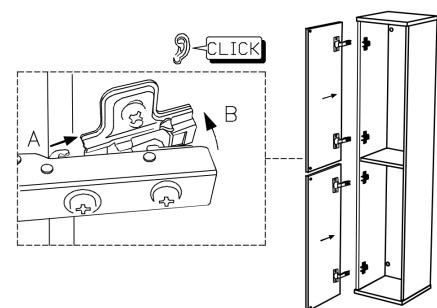

Dimensions Metric  
1 inch = 2.54 cm  
1 inch = 25.4 mm

**WS**<sup>®</sup>  
BATH  
COLLECTIONS

1051 Lea Drive - Collegeville, PA 19426  
Tel. 215 513 9400 - Fax 610 831 0215  
[www.ws bathcollections.com](http://www.ws bathcollections.com) - [info@ws bathcollections.com](mailto:info@ws bathcollections.com)

05.

06.

Collection  
Installation  
Instructions

Model |  
Ambra

Dimensions Metric  
1 inch = 2.54 cm  
1 inch = 25.4 mm

**WS**®  
BATH  
COLLECTIONS

1051 Lea Drive - Collegeville, PA 19426  
Tel. 215 513 9400 - Fax 610 831 0215  
[www.ws bathcollections.com](http://www.ws bathcollections.com) - [info@ws bathcollections.com](mailto:info@ws bathcollections.com)

07.

90cm; 35 7/16"

120cm; 47 1/4"

Collection  
Installation  
Instructions

Model |  
Ambra

Dimensions Metric  
1 inch = 2.54 cm  
1 inch = 25.4 mm

**WS** BATH  
COLLECTIONS

1051 Lea Drive - Collegeville, PA 19426  
Tel. 215 513 9400 - Fax 610 831 0215  
[www.ws bathcollections.com](http://www.ws bathcollections.com) - [info@ws bathcollections.com](mailto:info@ws bathcollections.com)