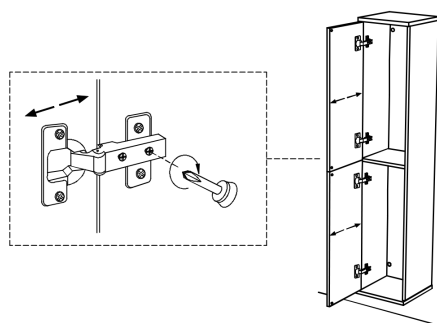

Dimensions Metric  
1 inch = 2.54 cm  
1 inch = 25.4 mm

**WS**<sup>®</sup>  
BATH  
COLLECTIONS

1051 Lea Drive - Collegeville, PA 19426  
Tel. 215 513 9400 - Fax 610 831 0215  
[www.ws bathcollections.com](http://www.ws bathcollections.com) - [info@ws bathcollections.com](mailto:info@ws bathcollections.com)

05.

06.

Collection  
Installation  
Instructions

Model |  
Ambra

Dimensions Metric  
1 inch = 2.54 cm  
1 inch = 25.4 mm

**WS**®  
BATH  
COLLECTIONS

1051 Lea Drive - Collegeville, PA 19426  
Tel. 215 513 9400 - Fax 610 831 0215  
[www.ws bathcollections.com](http://www.ws bathcollections.com) - [info@ws bathcollections.com](mailto:info@ws bathcollections.com)

07.

90cm; 35 7/16"

120cm; 47 1/4"

Collection  
Installation  
Instructions

Model |  
Ambra

Dimensions Metric  
1 inch = 2.54 cm  
1 inch = 25.4 mm

**WS** BATH  
COLLECTIONS

1051 Lea Drive - Collegeville, PA 19426  
Tel. 215 513 9400 - Fax 610 831 0215  
[www.ws bathcollections.com](http://www.ws bathcollections.com) - [info@ws bathcollections.com](mailto:info@ws bathcollections.com)