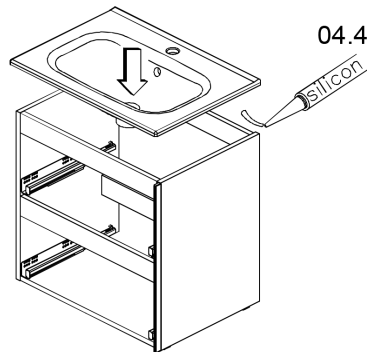

## 04.

04.1

04.2

04.3

04.4

04.5

Collection  
Installation  
Instructions

Model |  
Ambra

Dimensions Metric  
1 inch = 2.54 cm  
1 inch = 25.4 mm

**WS**<sup>®</sup>  
BATH  
COLLECTIONS

1051 Lea Drive - Collegeville, PA 19426  
Tel. 215 513 9400 - Fax 610 831 0215  
[www.ws bathcollections.com](http://www.ws bathcollections.com) - [info@ws bathcollections.com](mailto:info@ws bathcollections.com)

05.

06.

Collection  
Installation  
Instructions

Model |  
Ambra

Dimensions Metric  
1 inch = 2.54 cm  
1 inch = 25.4 mm

**WS**®  
BATH  
COLLECTIONS

1051 Lea Drive - Collegeville, PA 19426  
Tel. 215 513 9400 - Fax 610 831 0215  
[www.ws bathcollections.com](http://www.ws bathcollections.com) - [info@ws bathcollections.com](mailto:info@ws bathcollections.com)

07.

90cm; 35 7/16"

120cm; 47 1/4"

Collection  
Installation  
Instructions

Model |  
Ambra

Dimensions Metric  
1 inch = 2.54 cm  
1 inch = 25.4 mm

**WS** BATH  
COLLECTIONS

1051 Lea Drive - Collegeville, PA 19426  
Tel. 215 513 9400 - Fax 610 831 0215  
[www.ws bathcollections.com](http://www.ws bathcollections.com) - [info@ws bathcollections.com](mailto:info@ws bathcollections.com)