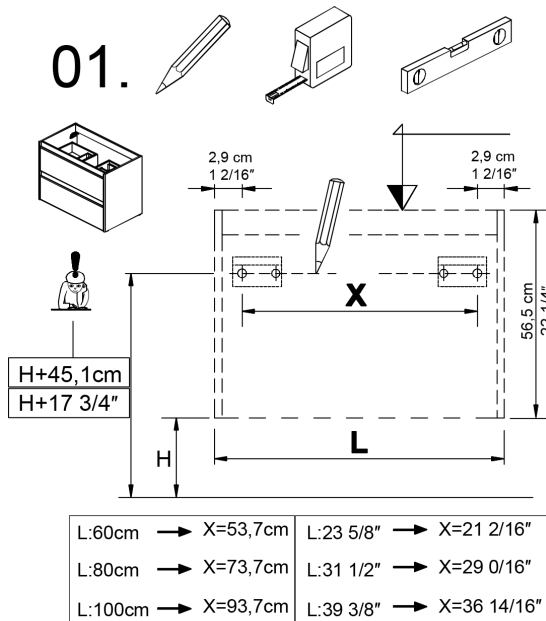

# Installation Instructions - Ambra

60cm; 23 5/8"  
80cm; 31 1/2"  
100cm; 39 3/8"

90cm; 35 7/16"

120cm; 47 1/4"

120cm; 47 1/4"

60cm; 23 5/8"  
80cm; 31 1/2"  
100cm; 39 3/8"

x2 x4 x4  
BO-719

90cm; 35 7/16"

x3 x6 x6  
BO-719

120cm; 47 1/4"

x4 x8 x8  
BO-719

01.

Collection  
Installation  
Instructions

Model |  
Ambra

Dimensions Metric  
1 inch = 2.54 cm  
1 inch = 25.4 mm

**WS**®  
BATH  
COLLECTIONS

Dimensions Metric  
1 inch = 2.54 cm  
1 inch = 25.4 mm

**WS**<sup>®</sup>  
BATH  
COLLECTIONS

1051 Lea Drive - Collegeville, PA 19426  
Tel. 215 513 9400 - Fax 610 831 0215  
[www.ws bathcollections.com](http://www.ws bathcollections.com) - [info@ws bathcollections.com](mailto:info@ws bathcollections.com)

07.

90cm; 35 7/16"

120cm; 47 1/4"

Collection  
Installation  
Instructions

Model |  
Ambra

Dimensions Metric  
1 inch = 2.54 cm  
1 inch = 25.4 mm

**WS** BATH  
COLLECTIONS

1051 Lea Drive - Collegeville, PA 19426  
Tel. 215 513 9400 - Fax 610 831 0215  
[www.ws bathcollections.com](http://www.ws bathcollections.com) - [info@ws bathcollections.com](mailto:info@ws bathcollections.com)