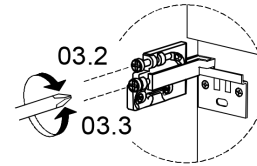

x3 x6 x6  
BO-719

120cm; 47 1/4"

x4 x8 x8  
BO-719

01.

Collection  
Installation  
Instructions

Model |  
Ambra

Dimensions Metric  
1 inch = 2.54 cm  
1 inch = 25.4 mm

**WS**®  
BATH  
COLLECTIONS

## 03.

03.1

03.3

03.2

03.2  
± 1cm  
± 0 6/16"

Dimensions Metric  
1 inch = 2.54 cm  
1 inch = 25.4 mm

**WS**<sup>®</sup>  
BATH  
COLLECTIONS

1051 Lea Drive - Collegeville, PA 19426  
Tel. 215 513 9400 - Fax 610 831 0215  
[www.ws bathcollections.com](http://www.ws bathcollections.com) - [info@ws bathcollections.com](mailto:info@ws bathcollections.com)