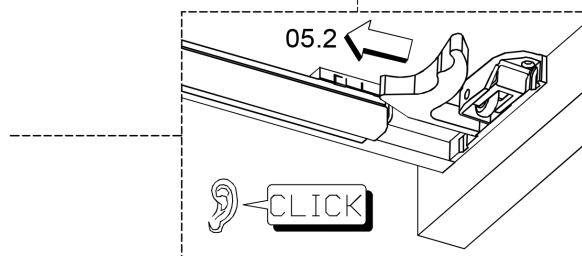

Dimensions Metric  
1 inch = 2.54 cm  
1 inch = 25.4 mm

**WS**<sup>®</sup>  
BATH  
COLLECTIONS

1051 Lea Drive - Collegeville, PA 19426  
Tel. 215 513 9400 - Fax 610 831 0215  
[www.ws bathcollections.com](http://www.ws bathcollections.com) - [info@ws bathcollections.com](mailto:info@ws bathcollections.com)

05.

06.

Collection  
Installation  
Instructions

Model |  
Ambra

Dimensions Metric  
1 inch = 2.54 cm  
1 inch = 25.4 mm

**WS**®  
BATH  
COLLECTIONS

1051 Lea Drive - Collegeville, PA 19426  
Tel. 215 513 9400 - Fax 610 831 0215  
[www.ws bathcollections.com](http://www.ws bathcollections.com) - [info@ws bathcollections.com](mailto:info@ws bathcollections.com)