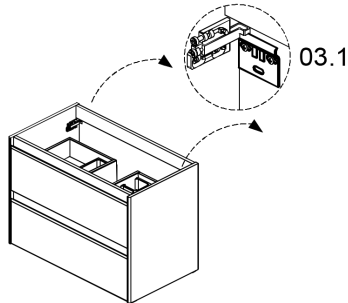

02.

BO-719

02.1

02.2

03.

03.1

03.3

03.2

03.2
± 1cm
± 0 6/16"

04.

04.1

04.2

04.3

04.4

04.5

Collection
Installation
Instructions

Model |
Ambra

Dimensions Metric
1 inch = 2.54 cm
1 inch = 25.4 mm

WS®
BATH
COLLECTIONS

1051 Lea Drive - Collegeville, PA 19426
Tel. 215 513 9400 - Fax 610 831 0215
www.ws bathcollections.com - info@ws bathcollections.com