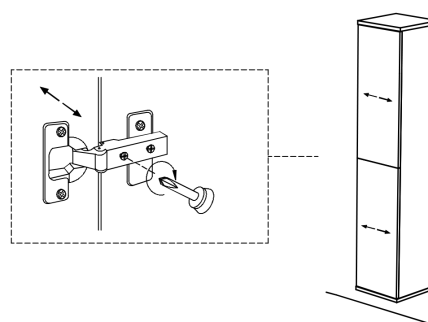

Dimensions Metric  
1 inch = 2.54 cm  
1 inch = 25.4 mm

**WS**<sup>®</sup>  
BATH  
COLLECTIONS

1051 Lea Drive - Collegeville, PA 19426  
Tel. 215 513 9400 - Fax 610 831 0215  
[www.ws bathcollections.com](http://www.ws bathcollections.com) - [info@ws bathcollections.com](mailto:info@ws bathcollections.com)

05.

06.

Collection  
Installation  
Instructions

Model |  
Ambra

Dimensions Metric  
1 inch = 2.54 cm  
1 inch = 25.4 mm

**WS**®  
BATH  
COLLECTIONS

1051 Lea Drive - Collegeville, PA 19426  
Tel. 215 513 9400 - Fax 610 831 0215  
[www.ws bathcollections.com](http://www.ws bathcollections.com) - [info@ws bathcollections.com](mailto:info@ws bathcollections.com)

07.

90cm; 35 7/16"

120cm; 47 1/4"

Collection  
Installation  
Instructions

Model |  
Ambra

Dimensions Metric  
1 inch = 2.54 cm  
1 inch = 25.4 mm

**WS** BATH  
COLLECTIONS

1051 Lea Drive - Collegeville, PA 19426  
Tel. 215 513 9400 - Fax 610 831 0215  
[www.ws bathcollections.com](http://www.ws bathcollections.com) - [info@ws bathcollections.com](mailto:info@ws bathcollections.com)