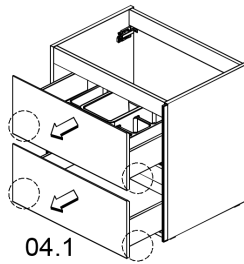

02.

BO-719

02.1

02.2

03.

03.1

03.3

03.2

03.2
± 1cm
± 0 6/16"

04.

04.1

04.2

04.3

04.4

04.5

Collection
Installation
Instructions

Model |
Ambra

Dimensions Metric
1 inch = 2.54 cm
1 inch = 25.4 mm

WS®
BATH
COLLECTIONS

1051 Lea Drive - Collegeville, PA 19426
Tel. 215 513 9400 - Fax 610 831 0215
www.ws bathcollections.com - info@ws bathcollections.com