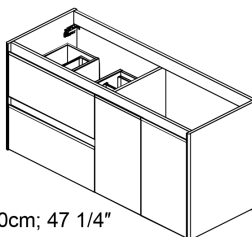

x3 x6 x6  
BO-719

120cm; 47 1/4"

x4 x8 x8  
BO-719

01.

Collection  
Installation  
Instructions

Model |  
Ambra

Dimensions Metric  
1 inch = 2.54 cm  
1 inch = 25.4 mm

**WS**®  
BATH  
COLLECTIONS

Dimensions Metric  
1 inch = 2.54 cm  
1 inch = 25.4 mm

**WS**<sup>®</sup>  
BATH  
COLLECTIONS

1051 Lea Drive - Collegeville, PA 19426  
Tel. 215 513 9400 - Fax 610 831 0215  
[www.ws bathcollections.com](http://www.ws bathcollections.com) - [info@ws bathcollections.com](mailto:info@ws bathcollections.com)

05.

06.

Collection  
Installation  
Instructions

Model |  
Ambra

Dimensions Metric  
1 inch = 2.54 cm  
1 inch = 25.4 mm

**WS**®  
BATH  
COLLECTIONS

1051 Lea Drive - Collegeville, PA 19426  
Tel. 215 513 9400 - Fax 610 831 0215  
[www.ws bathcollections.com](http://www.ws bathcollections.com) - [info@ws bathcollections.com](mailto:info@ws bathcollections.com)

07.

90cm; 35 7/16"

120cm; 47 1/4"

Collection  
Installation  
Instructions

Model |  
Ambra

Dimensions Metric  
1 inch = 2.54 cm  
1 inch = 25.4 mm

**WS** BATH  
COLLECTIONS

1051 Lea Drive - Collegeville, PA 19426  
Tel. 215 513 9400 - Fax 610 831 0215  
[www.ws bathcollections.com](http://www.ws bathcollections.com) - [info@ws bathcollections.com](mailto:info@ws bathcollections.com)