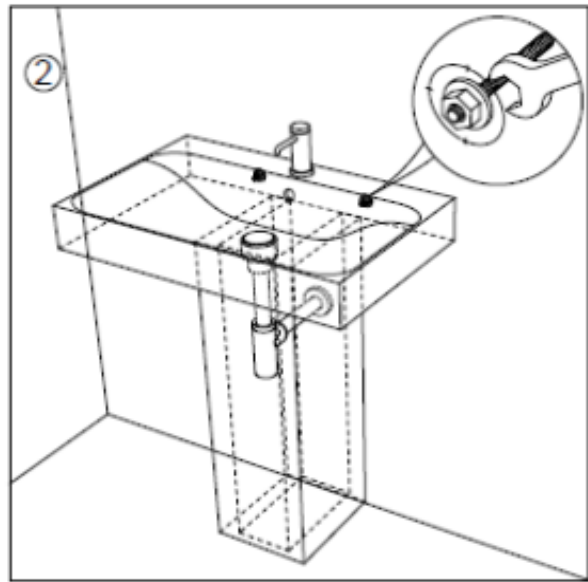

Product Specs Sheets

Collection
Cento

Model |
Cento 3570

Dimensions Metric

1 inch = 2.54 cm
1 inch = 25.4 mm

WS[®]
BATH
COLLECTIONS

1051 Lea Drive - Collegeville, PA 19426
Tel. 215 513 9400 - Fax 610 831 0215