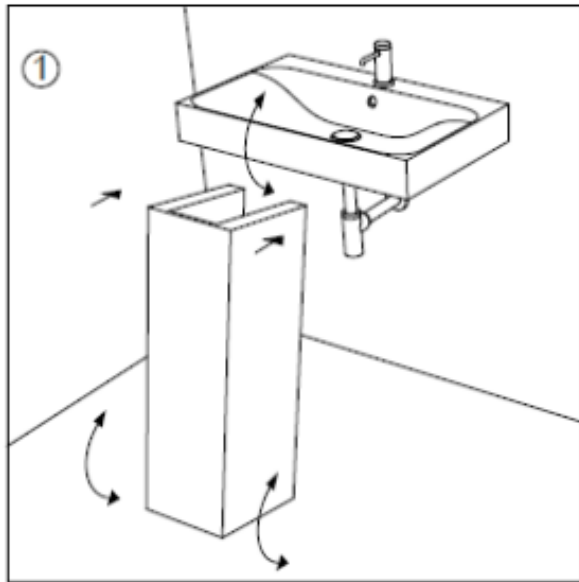

Product Specs Sheets

Collection
Cento

Model |
Cento 3570

Dimensions Metric

1 inch = 2.54 cm
1 inch = 25.4 mm

WS[®]
BATH
COLLECTIONS

1051 Lea Drive - Collegeville, PA 19426
Tel. 215 513 9400 - Fax 610 831 0215