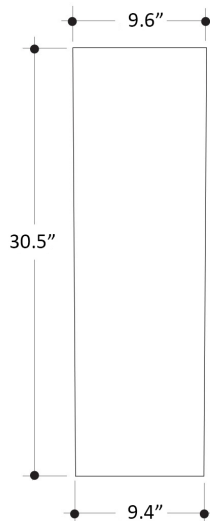

Product Specs Sheets

SERIE CENTO

Cod.3570

Colonna

Pedestal

frontale
front view