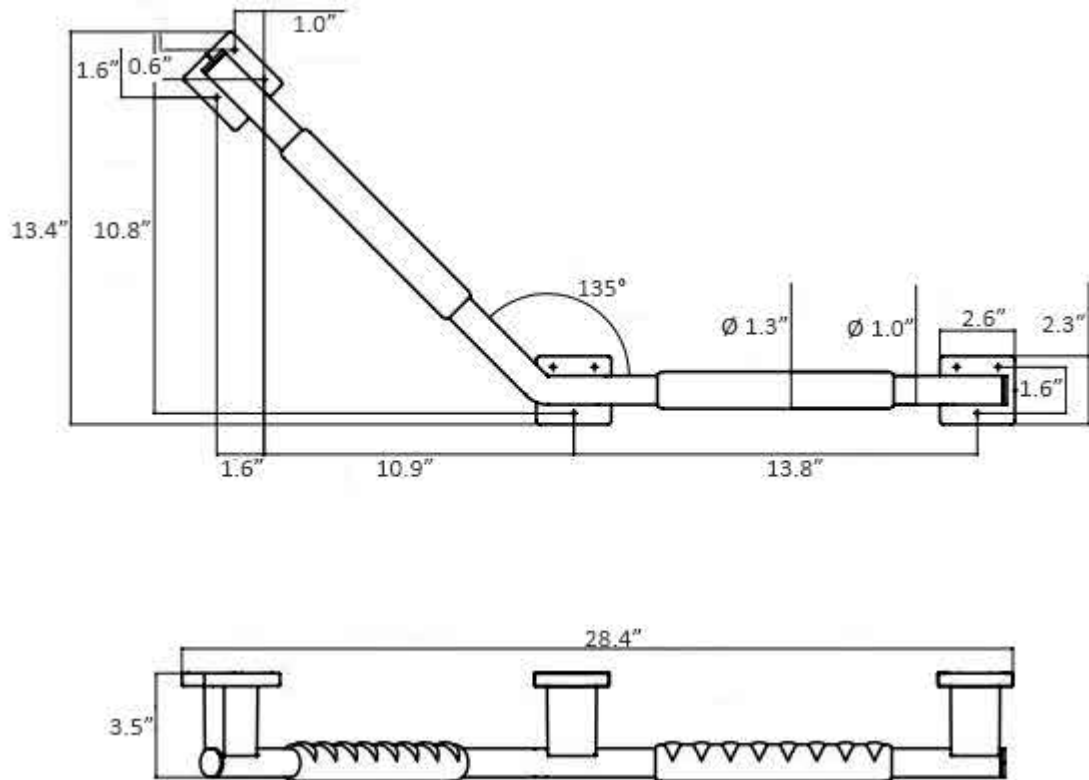

Product Specs Sheets

Collection
System

Model |
System 3570.212.03

Dimensions Metric

1 inch = 2.54 cm
1 inch = 25.4 mm

WS[®]
BATH
COLLECTIONS

1051 Lea Drive - Collegeville, PA 19426
Tel. 215 513 9400 - Fax 610 831 0215