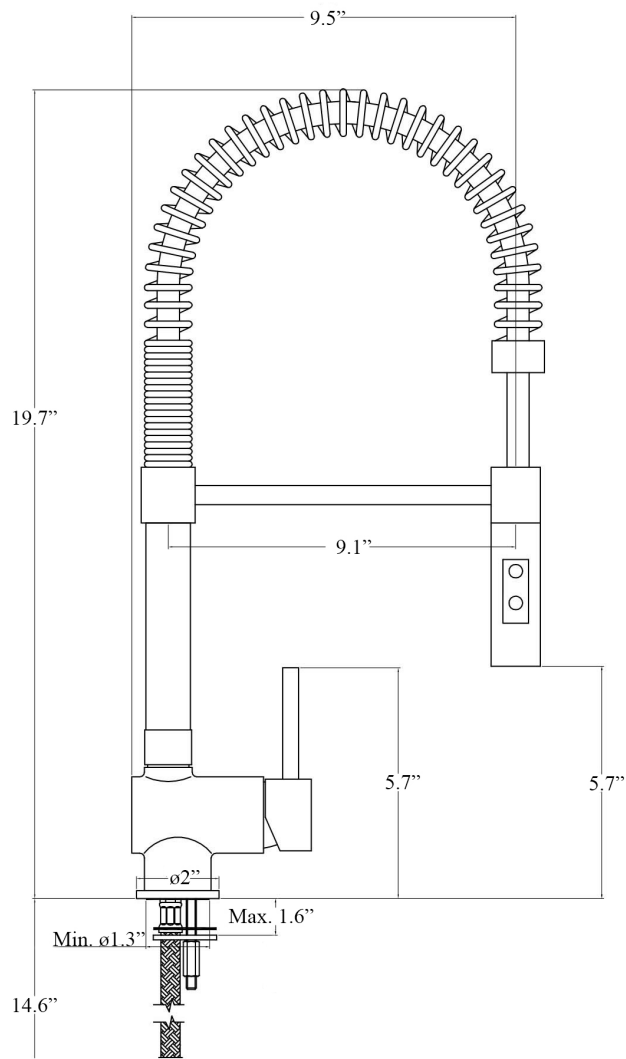

Product Specs Sheets

All connections/ hoses to US standards

Collection
Stick

Model |
Stick SK 179

Dimensions Metric

1 inch = 2.54 cm
1 inch = 25.4 mm

WS[®]
BATH
COLLECTIONS

1051 Lea Drive - Collegeville, PA 19426
Tel. 215 513 9400 - Fax 610 831 0215
www.ws bathcollections.com - info@ws bathcollections.com