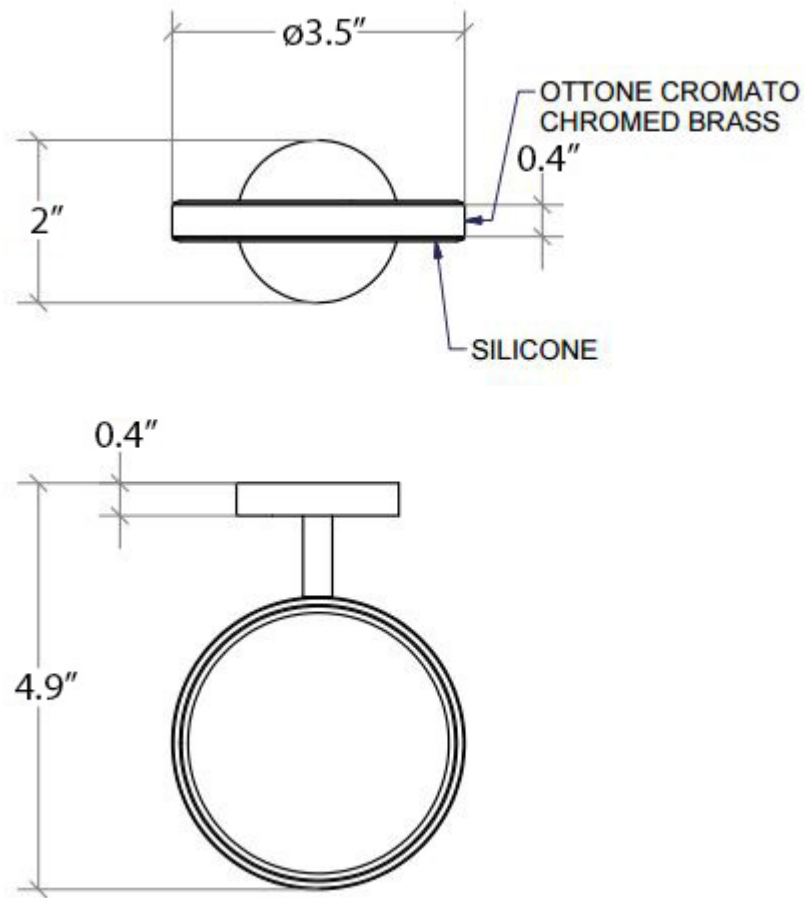

Collection
Spritz

Model |
Spritz 52408

Dimensions Metric
1 inch = 2.54 cm
1 inch = 25.4 mm

1051 Lea Drive - Collegeville, PA 19426
Tel. 215 513 9400 - Fax 610 831 0215
www.ws bathcollections.com - info@ws bathcollections.com

Collection
Spritz

Model |
Spritz 52432

Dimensions Metric
1 inch = 2.54 cm
1 inch = 25.4 mm

WS[®]
BATH
COLLECTIONS

1051 Lea Drive - Collegeville, PA 19426
Tel. 215 513 9400 - Fax 610 831 0215
www.ws bathcollections.com - info@ws bathcollections.com

Collection
Spritz

Model |
Spritz 55061

Dimensions Metric
1 inch = 2.54 cm
1 inch = 25.4 mm

WS[®]
BATH
COLLECTIONS

1051 Lea Drive - Collegeville, PA 19426
Tel. 215 513 9400 - Fax 610 831 0215
www.ws bathcollections.com - info@ws bathcollections.com

Collection
Spritz

Model |
Spritz 55062

Dimensions Metric

1 inch = 2.54 cm
1 inch = 25.4 mm

WS[®]
BATH
COLLECTIONS

1051 Lea Drive - Collegeville, PA 19426
Tel. 215 513 9400 - Fax 610 831 0215

www.ws bathcollections.com - info@ws bathcollections.com