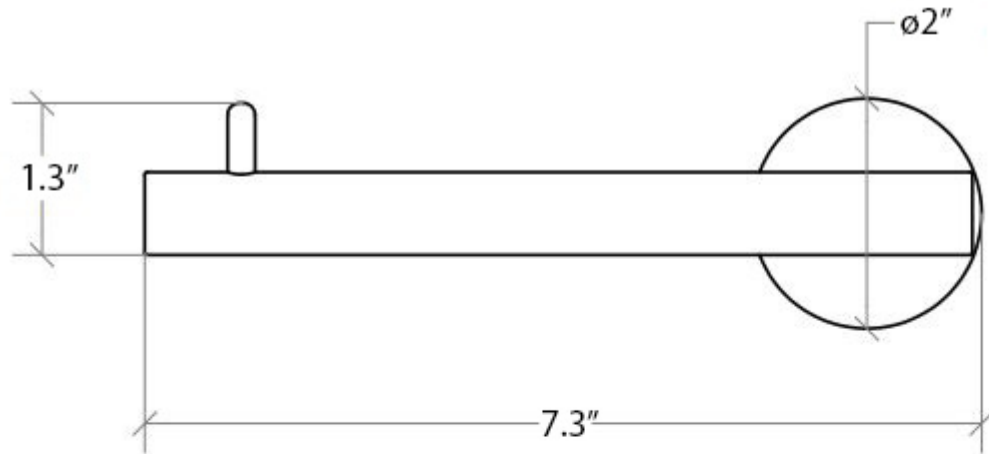

Collection
Spritz

Model |
Spritz 52414

Dimensions Metric
1 inch = 2.54 cm
1 inch = 25.4 mm

WS[®]
BATH
COLLECTIONS

1051 Lea Drive - Collegeville, PA 19426
Tel. 215 513 9400 - Fax 610 831 0215
www.ws bathcollections.com - info@ws bathcollections.com

Collection
Spritz

Model |
Spritz 52408

Dimensions Metric
1 inch = 2.54 cm
1 inch = 25.4 mm

1051 Lea Drive - Collegeville, PA 19426
Tel. 215 513 9400 - Fax 610 831 0215
www.ws bathcollections.com - info@ws bathcollections.com

Collection
Spritz

Model |
Spritz 52432

Dimensions Metric
1 inch = 2.54 cm
1 inch = 25.4 mm

WS[®]
BATH
COLLECTIONS

1051 Lea Drive - Collegeville, PA 19426
Tel. 215 513 9400 - Fax 610 831 0215
www.ws bathcollections.com - info@ws bathcollections.com

Collection
Spritz

Model |
Spritz 55061

Dimensions Metric
1 inch = 2.54 cm
1 inch = 25.4 mm

WS[®]
BATH
COLLECTIONS

1051 Lea Drive - Collegeville, PA 19426
Tel. 215 513 9400 - Fax 610 831 0215
www.ws bathcollections.com - info@ws bathcollections.com