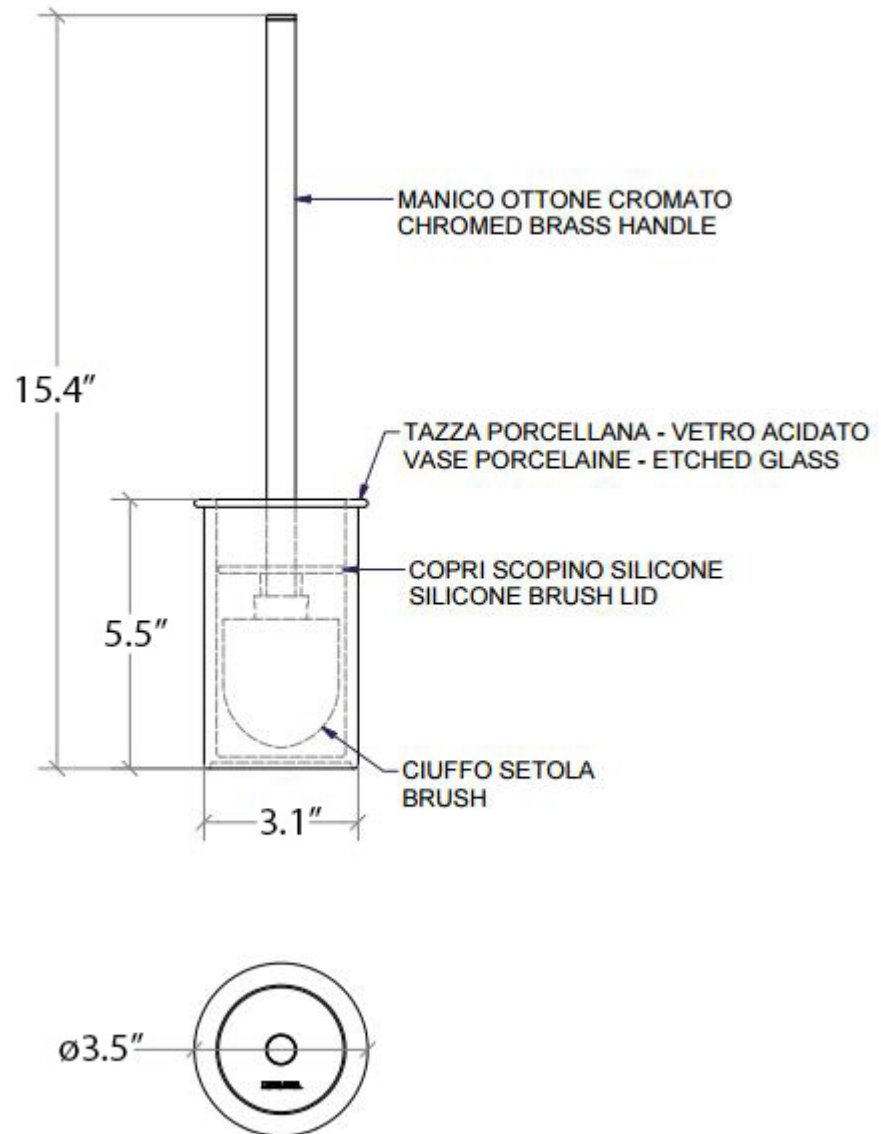

Collection
Spritz

Model |
Spritz 52408

Dimensions Metric
1 inch = 2.54 cm
1 inch = 25.4 mm

1051 Lea Drive - Collegeville, PA 19426
Tel. 215 513 9400 - Fax 610 831 0215
www.ws bathcollections.com - info@ws bathcollections.com

Collection
Spritz

Model |
Spritz 52432

Dimensions Metric
1 inch = 2.54 cm
1 inch = 25.4 mm

WS[®]
BATH
COLLECTIONS

1051 Lea Drive - Collegeville, PA 19426
Tel. 215 513 9400 - Fax 610 831 0215
www.ws bathcollections.com - info@ws bathcollections.com

Collection
Spritz

Model |
Spritz 55061

Dimensions Metric
1 inch = 2.54 cm
1 inch = 25.4 mm

WS[®]
BATH
COLLECTIONS

1051 Lea Drive - Collegeville, PA 19426
Tel. 215 513 9400 - Fax 610 831 0215
www.ws bathcollections.com - info@ws bathcollections.com

Collection
Spritz

Model |
Spritz 55062

Dimensions Metric

1 inch = 2.54 cm
1 inch = 25.4 mm

WS[®]
BATH
COLLECTIONS

1051 Lea Drive - Collegeville, PA 19426
Tel. 215 513 9400 - Fax 610 831 0215

www.ws bathcollections.com - info@ws bathcollections.com