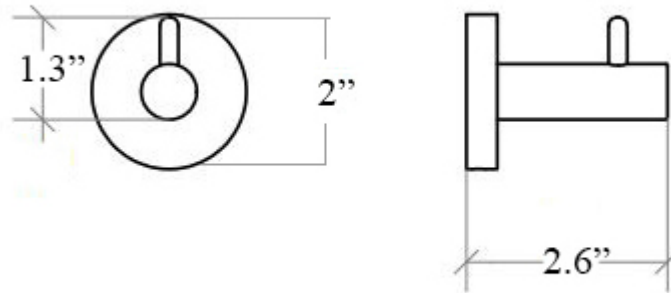

Collection
Spritz

Model |
Spritz 52414

Dimensions Metric
1 inch = 2.54 cm
1 inch = 25.4 mm

WS[®]
BATH
COLLECTIONS

1051 Lea Drive - Collegeville, PA 19426
Tel. 215 513 9400 - Fax 610 831 0215
www.ws bathcollections.com - info@ws bathcollections.com

Collection
Spritz

Model |
Spritz 52408

Dimensions Metric
1 inch = 2.54 cm
1 inch = 25.4 mm

1051 Lea Drive - Collegeville, PA 19426
Tel. 215 513 9400 - Fax 610 831 0215
www.ws bathcollections.com - info@ws bathcollections.com

Collection
Spritz

Model |
Spritz 52432

Dimensions Metric
1 inch = 2.54 cm
1 inch = 25.4 mm

WS[®]
BATH
COLLECTIONS

1051 Lea Drive - Collegeville, PA 19426
Tel. 215 513 9400 - Fax 610 831 0215
www.ws bathcollections.com - info@ws bathcollections.com

Collection
Spritz

Model |
Spritz 55061

Dimensions Metric
1 inch = 2.54 cm
1 inch = 25.4 mm

WS[®]
BATH
COLLECTIONS

1051 Lea Drive - Collegeville, PA 19426
Tel. 215 513 9400 - Fax 610 831 0215
www.ws bathcollections.com - info@ws bathcollections.com