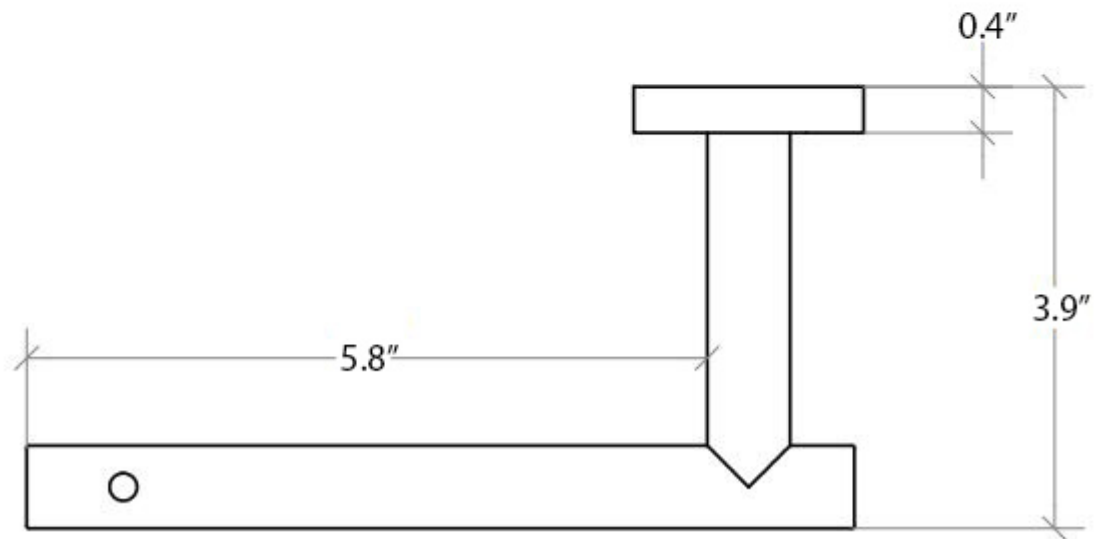

Collection
Spritz

Model |
Spritz 52414

Dimensions Metric
1 inch = 2.54 cm
1 inch = 25.4 mm

WS[®]
BATH
COLLECTIONS

1051 Lea Drive - Collegeville, PA 19426
Tel. 215 513 9400 - Fax 610 831 0215
www.ws bathcollections.com - info@ws bathcollections.com

Collection
Spritz

Model |
Spritz 52408

Dimensions Metric
1 inch = 2.54 cm
1 inch = 25.4 mm

1051 Lea Drive - Collegeville, PA 19426
Tel. 215 513 9400 - Fax 610 831 0215
www.ws bathcollections.com - info@ws bathcollections.com

Collection
Spritz

Model |
Spritz 52432

Dimensions Metric
1 inch = 2.54 cm
1 inch = 25.4 mm

WS[®]
BATH
COLLECTIONS

1051 Lea Drive - Collegeville, PA 19426
Tel. 215 513 9400 - Fax 610 831 0215
www.ws bathcollections.com - info@ws bathcollections.com

Collection
Spritz

Model |
Spritz 55061

Dimensions Metric
1 inch = 2.54 cm
1 inch = 25.4 mm

WS[®]
BATH
COLLECTIONS

1051 Lea Drive - Collegeville, PA 19426
Tel. 215 513 9400 - Fax 610 831 0215
www.ws bathcollections.com - info@ws bathcollections.com