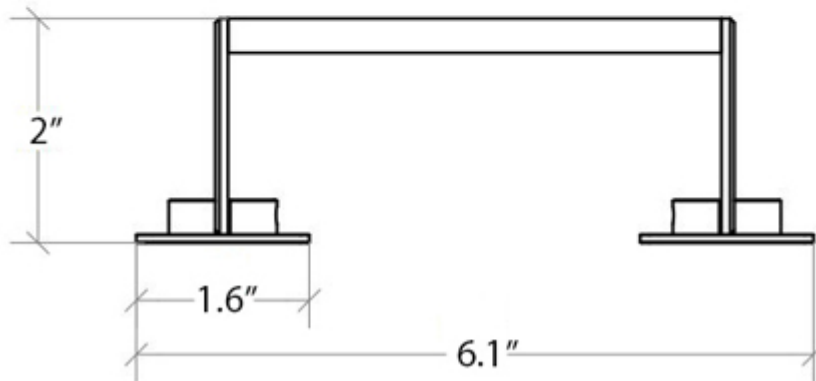

Collection
Skudara

Model |
Skudara 52806

Dimensions Metric

1 inch = 2.54 cm
1 inch = 25.4 mm

WS[®]
BATH
COLLECTIONS

1051 Lea Drive - Collegeville, PA 19426
Tel. 215 513 9400 - Fax 610 831 0215

www.ws bathcollections.com - info@ws bathcollections.com

Collection
Skudara

Model |
Skudara 52853

Dimensions Metric

1 inch = 2.54 cm
1 inch = 25.4 mm

WS[®]
BATH
COLLECTIONS

1051 Lea Drive - Collegeville, PA 19426
Tel. 215 513 9400 - Fax 610 831 0215

www.ws bathcollections.com - info@ws bathcollections.com

Collection
Skudara

Model |
Skudara 52810

Dimensions Metric
1 inch = 2.54 cm
1 inch = 25.4 mm

WS[®]
BATH
COLLECTIONS

1051 Lea Drive - Collegeville, PA 19426
Tel. 215 513 9400 - Fax 610 831 0215
www.ws bathcollections.com - info@ws bathcollections.com

Collection
Skudara

Model |
Skudara 52805

Dimensions Metric
1 inch = 2.54 cm
1 inch = 25.4 mm

WS[®]
BATH
COLLECTIONS

1051 Lea Drive - Collegeville, PA 19426
Tel. 215 513 9400 - Fax 610 831 0215
www.ws bathcollections.com - info@ws bathcollections.com