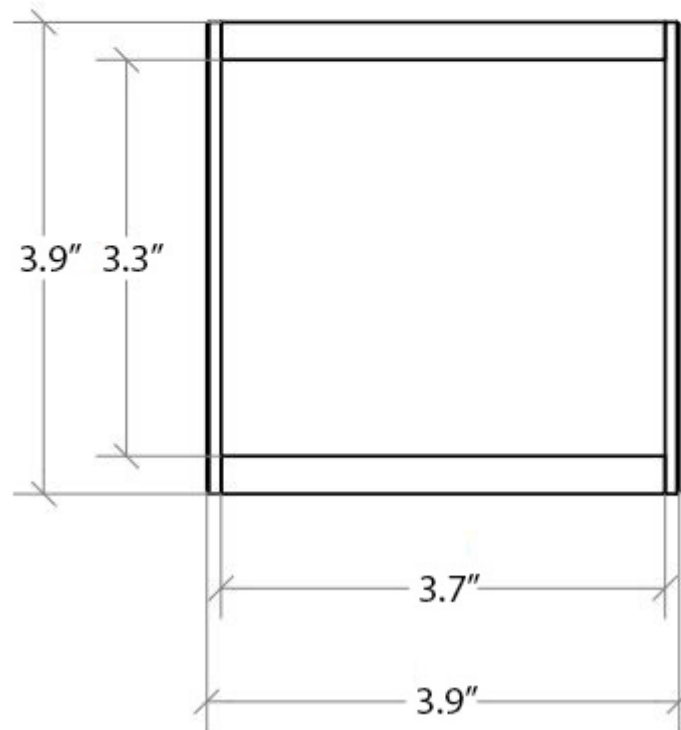

Collection
Skudara

Model |
Skudara 52806

Dimensions Metric

1 inch = 2.54 cm
1 inch = 25.4 mm

WS[®]
BATH
COLLECTIONS

1051 Lea Drive - Collegeville, PA 19426
Tel. 215 513 9400 - Fax 610 831 0215

www.ws bathcollections.com - info@ws bathcollections.com

Collection
Skudara

Model |
Skudara 52853

Dimensions Metric

1 inch = 2.54 cm
1 inch = 25.4 mm

WS[®]
BATH
COLLECTIONS

1051 Lea Drive - Collegeville, PA 19426
Tel. 215 513 9400 - Fax 610 831 0215

www.ws bathcollections.com - info@ws bathcollections.com

Collection
Skudara

Model |
Skudara 52810

Dimensions Metric
1 inch = 2.54 cm
1 inch = 25.4 mm

WS[®]
BATH
COLLECTIONS

1051 Lea Drive - Collegeville, PA 19426
Tel. 215 513 9400 - Fax 610 831 0215
www.ws bathcollections.com - info@ws bathcollections.com

Collection
Skudara

Model |
Skudara 52805

Dimensions Metric
1 inch = 2.54 cm
1 inch = 25.4 mm

WS[®]
BATH
COLLECTIONS

1051 Lea Drive - Collegeville, PA 19426
Tel. 215 513 9400 - Fax 610 831 0215
www.ws bathcollections.com - info@ws bathcollections.com