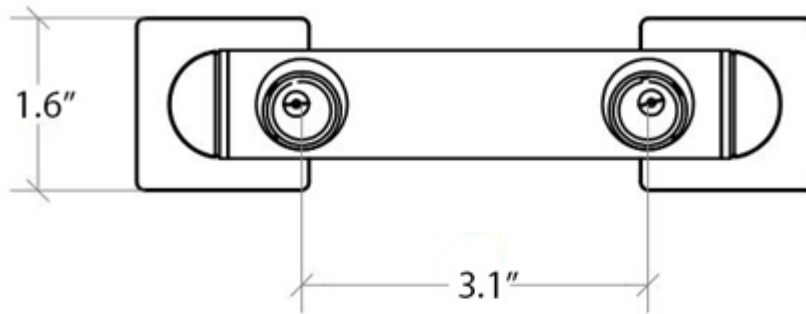

Collection
Skudara

Model |
Skudara 52806

Dimensions Metric

1 inch = 2.54 cm
1 inch = 25.4 mm

WS[®]
BATH
COLLECTIONS

1051 Lea Drive - Collegeville, PA 19426
Tel. 215 513 9400 - Fax 610 831 0215

www.ws bathcollections.com - info@ws bathcollections.com

Collection
Skudara

Model |
Skudara 52853

Dimensions Metric

1 inch = 2.54 cm
1 inch = 25.4 mm

WS[®]
BATH
COLLECTIONS

1051 Lea Drive - Collegeville, PA 19426
Tel. 215 513 9400 - Fax 610 831 0215

www.ws bathcollections.com - info@ws bathcollections.com

Collection
Skudara

Model |
Skudara 52810

Dimensions Metric
1 inch = 2.54 cm
1 inch = 25.4 mm

WS[®]
BATH
COLLECTIONS

1051 Lea Drive - Collegeville, PA 19426
Tel. 215 513 9400 - Fax 610 831 0215
www.ws bathcollections.com - info@ws bathcollections.com

Collection
Skudara

Model |
Skudara 52805

Dimensions Metric
1 inch = 2.54 cm
1 inch = 25.4 mm

WS[®]
BATH
COLLECTIONS

1051 Lea Drive - Collegeville, PA 19426
Tel. 215 513 9400 - Fax 610 831 0215
www.ws bathcollections.com - info@ws bathcollections.com