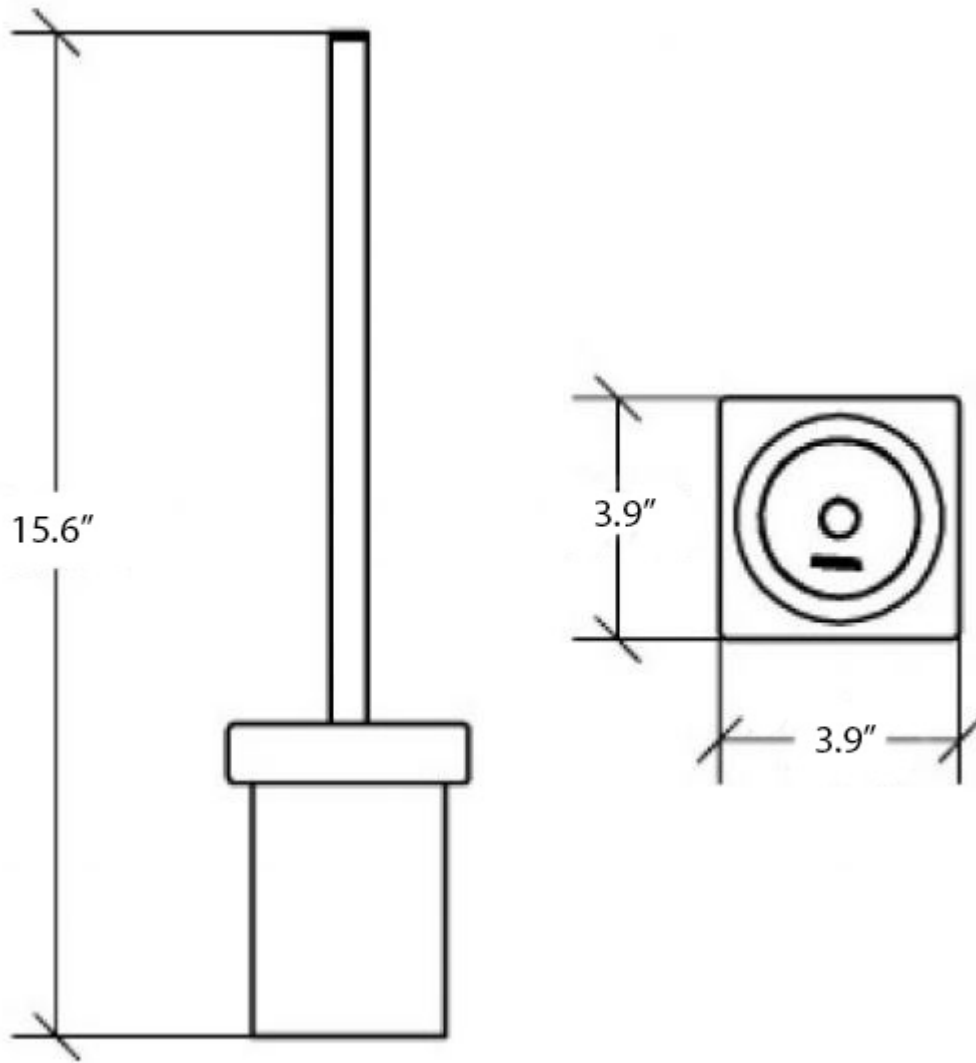

Collection
Skudara

Model |
Skudara 52806

Dimensions Metric

1 inch = 2.54 cm
1 inch = 25.4 mm

WS[®]
BATH
COLLECTIONS

1051 Lea Drive - Collegeville, PA 19426
Tel. 215 513 9400 - Fax 610 831 0215

www.ws bathcollections.com - info@ws bathcollections.com

Collection
Skudara

Model |
Skudara 52853

Dimensions Metric

1 inch = 2.54 cm
1 inch = 25.4 mm

WS[®]
BATH
COLLECTIONS

1051 Lea Drive - Collegeville, PA 19426
Tel. 215 513 9400 - Fax 610 831 0215

www.ws bathcollections.com - info@ws bathcollections.com

Collection
Skudara

Model |
Skudara 52810

Dimensions Metric
1 inch = 2.54 cm
1 inch = 25.4 mm

WS[®]
BATH
COLLECTIONS

1051 Lea Drive - Collegeville, PA 19426
Tel. 215 513 9400 - Fax 610 831 0215
www.ws bathcollections.com - info@ws bathcollections.com

Collection
Skudara

Model |
Skudara 52805

Dimensions Metric
1 inch = 2.54 cm
1 inch = 25.4 mm

WS[®]
BATH
COLLECTIONS

1051 Lea Drive - Collegeville, PA 19426
Tel. 215 513 9400 - Fax 610 831 0215
www.ws bathcollections.com - info@ws bathcollections.com