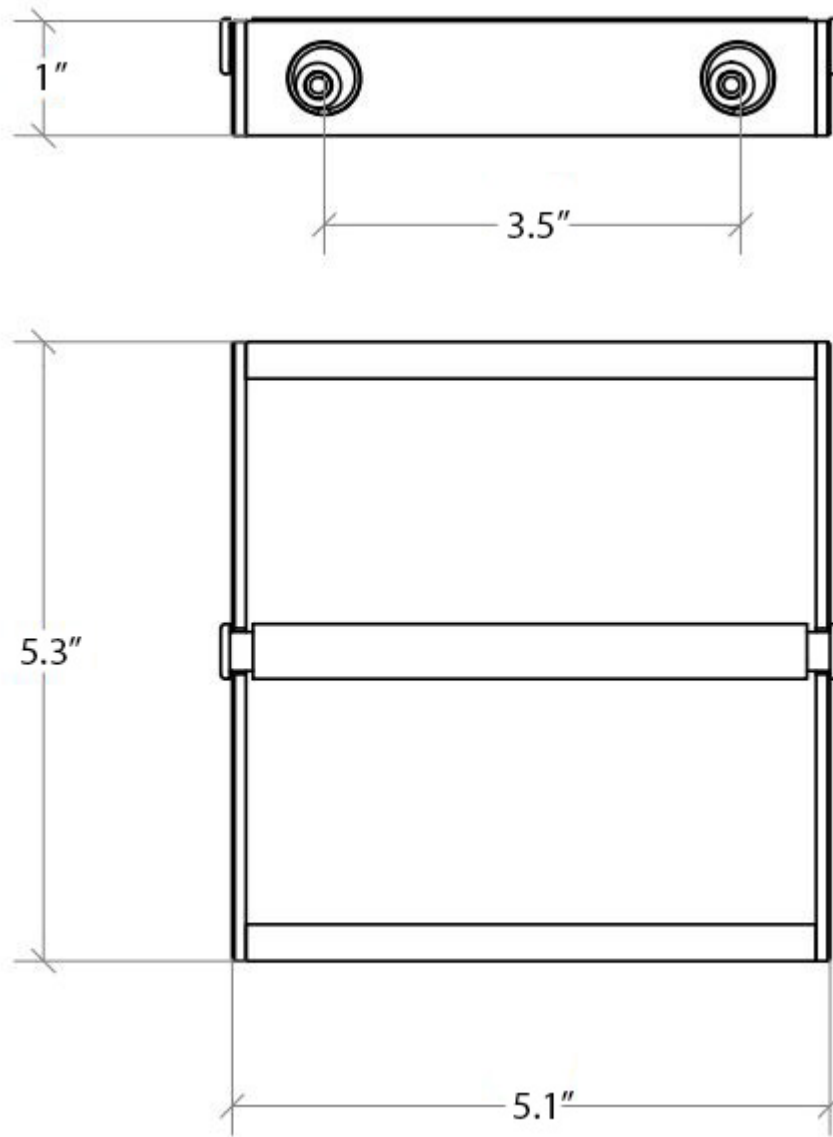

Collection
Skudara

Model |
Skudara 52815

Dimensions Metric
1 inch = 2.54 cm
1 inch = 25.4 mm

WS[®]
BATH
COLLECTIONS

1051 Lea Drive - Collegeville, PA 19426
Tel. 215 513 9400 - Fax 610 831 0215
www.ws bathcollections.com - info@ws bathcollections.com

Collection
Skudara

Model |
Skudara 52806

Dimensions Metric

1 inch = 2.54 cm
1 inch = 25.4 mm

WS[®]
BATH
COLLECTIONS

1051 Lea Drive - Collegeville, PA 19426
Tel. 215 513 9400 - Fax 610 831 0215

www.ws bathcollections.com - info@ws bathcollections.com

Collection
Skudara

Model |
Skudara 52853

Dimensions Metric

1 inch = 2.54 cm
1 inch = 25.4 mm

WS[®]
BATH
COLLECTIONS

1051 Lea Drive - Collegeville, PA 19426
Tel. 215 513 9400 - Fax 610 831 0215

www.ws bathcollections.com - info@ws bathcollections.com

Collection
Skudara

Model |
Skudara 52805

Dimensions Metric
1 inch = 2.54 cm
1 inch = 25.4 mm

WS[®]
BATH
COLLECTIONS

1051 Lea Drive - Collegeville, PA 19426
Tel. 215 513 9400 - Fax 610 831 0215
www.ws bathcollections.com - info@ws bathcollections.com