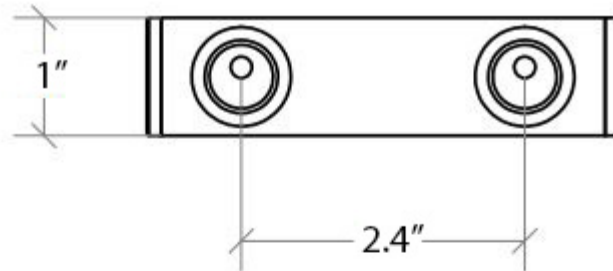

Collection
Skudara

Model |
Skudara 52806

Dimensions Metric

1 inch = 2.54 cm
1 inch = 25.4 mm

WS[®]
BATH
COLLECTIONS

1051 Lea Drive - Collegeville, PA 19426
Tel. 215 513 9400 - Fax 610 831 0215

www.ws bathcollections.com - info@ws bathcollections.com

Collection
Skudara

Model |
Skudara 52853

Dimensions Metric

1 inch = 2.54 cm
1 inch = 25.4 mm

WS[®]
BATH
COLLECTIONS

1051 Lea Drive - Collegeville, PA 19426
Tel. 215 513 9400 - Fax 610 831 0215

www.ws bathcollections.com - info@ws bathcollections.com

Collection
Skudara

Model |
Skudara 52810

Dimensions Metric
1 inch = 2.54 cm
1 inch = 25.4 mm

WS[®]
BATH
COLLECTIONS

1051 Lea Drive - Collegeville, PA 19426
Tel. 215 513 9400 - Fax 610 831 0215
www.ws bathcollections.com - info@ws bathcollections.com

Collection
Skudara

Model |
Skudara 52805

Dimensions Metric
1 inch = 2.54 cm
1 inch = 25.4 mm

WS[®]
BATH
COLLECTIONS

1051 Lea Drive - Collegeville, PA 19426
Tel. 215 513 9400 - Fax 610 831 0215
www.ws bathcollections.com - info@ws bathcollections.com