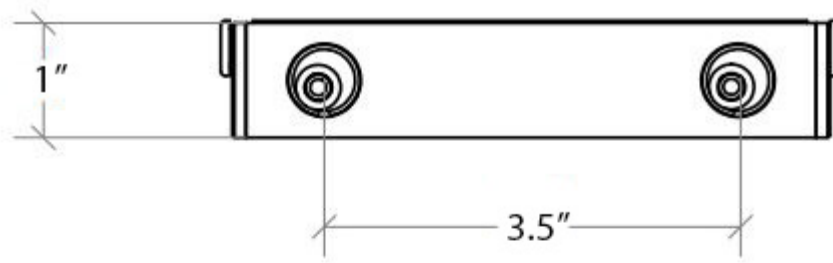

Collection  
Skudara

Model |  
Skudara 52815

Dimensions Metric  
*1 inch = 2.54 cm*  
*1 inch = 25.4 mm*

**WS**<sup>®</sup>  
**BATH**  
**COLLECTIONS**

1051 Lea Drive - Collegeville, PA 19426  
Tel. 215 513 9400 - Fax 610 831 0215  
[www.ws bathcollections.com](http://www.ws bathcollections.com) - [info@ws bathcollections.com](mailto:info@ws bathcollections.com)

Collection  
Skudara

Model |  
Skudara 52806

Dimensions Metric

*1 inch = 2.54 cm*  
*1 inch = 25.4 mm*

**WS**<sup>®</sup>  
BATH  
COLLECTIONS

1051 Lea Drive - Collegeville, PA 19426  
Tel. 215 513 9400 - Fax 610 831 0215

[www.ws bathcollections.com](http://www.ws bathcollections.com) - [info@ws bathcollections.com](mailto:info@ws bathcollections.com)

Collection  
Skudara

Model |  
Skudara 52853

Dimensions Metric

1 inch = 2.54 cm  
1 inch = 25.4 mm

Collection  
Skudara

Model |  
Skudara 50051

Dimensions Metric  
*1 inch = 2.54 cm*  
*1 inch = 25.4 mm*

**WS**<sup>®</sup>  
**BATH**  
**COLLECTIONS**

1051 Lea Drive - Collegeville, PA 19426  
Tel. 215 513 9400 - Fax 610 831 0215  
[www.ws bathcollections.com](http://www.ws bathcollections.com) - [info@ws bathcollections.com](mailto:info@ws bathcollections.com)