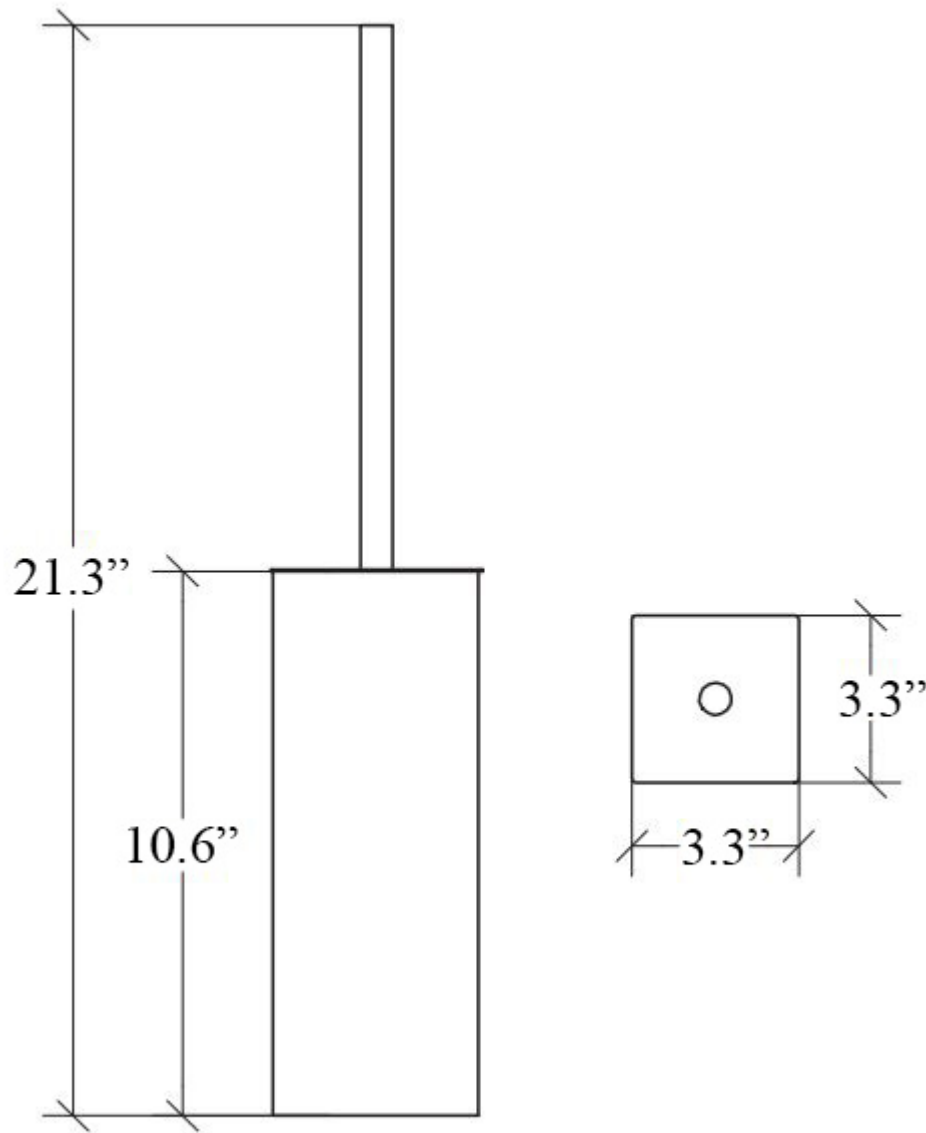

Collection  
Skudara

Model |  
Skudara 52815

Dimensions Metric  
*1 inch = 2.54 cm*  
*1 inch = 25.4 mm*

**WS**<sup>®</sup>  
**BATH**  
**COLLECTIONS**

1051 Lea Drive - Collegeville, PA 19426  
Tel. 215 513 9400 - Fax 610 831 0215  
[www.ws bathcollections.com](http://www.ws bathcollections.com) - [info@ws bathcollections.com](mailto:info@ws bathcollections.com)

Collection  
Skudara

Model |  
Skudara 52806

Dimensions Metric

*1 inch = 2.54 cm*  
*1 inch = 25.4 mm*

**WS**<sup>®</sup>  
BATH  
COLLECTIONS

1051 Lea Drive - Collegeville, PA 19426  
Tel. 215 513 9400 - Fax 610 831 0215

[www.ws bathcollections.com](http://www.ws bathcollections.com) - [info@ws bathcollections.com](mailto:info@ws bathcollections.com)

Collection  
Skudara

Model |  
Skudara 52853

Dimensions Metric

1 inch = 2.54 cm  
1 inch = 25.4 mm

Collection  
Skudara

Model |  
Skudara 50051

Dimensions Metric  
*1 inch = 2.54 cm*  
*1 inch = 25.4 mm*

**WS**<sup>®</sup>  
**BATH**  
**COLLECTIONS**

1051 Lea Drive - Collegeville, PA 19426  
Tel. 215 513 9400 - Fax 610 831 0215  
[www.ws bathcollections.com](http://www.ws bathcollections.com) - [info@ws bathcollections.com](mailto:info@ws bathcollections.com)