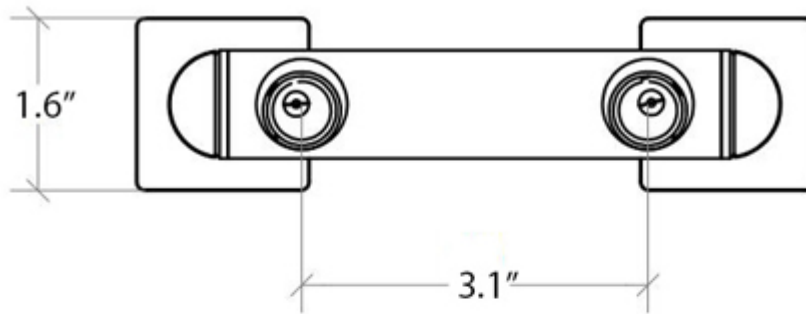

Collection  
Skudara

Model |  
Skudara 52815

Dimensions Metric  
*1 inch = 2.54 cm*  
*1 inch = 25.4 mm*

**WS**<sup>®</sup>  
**BATH**  
**COLLECTIONS**

1051 Lea Drive - Collegeville, PA 19426  
Tel. 215 513 9400 - Fax 610 831 0215  
[www.ws bathcollections.com](http://www.ws bathcollections.com) - [info@ws bathcollections.com](mailto:info@ws bathcollections.com)

Collection  
Skudara

Model |  
Skudara 52806

Dimensions Metric

*1 inch = 2.54 cm*  
*1 inch = 25.4 mm*

**WS**<sup>®</sup>  
BATH  
COLLECTIONS

1051 Lea Drive - Collegeville, PA 19426  
Tel. 215 513 9400 - Fax 610 831 0215

[www.ws bathcollections.com](http://www.ws bathcollections.com) - [info@ws bathcollections.com](mailto:info@ws bathcollections.com)

Collection  
Skudara

Model |  
Skudara 52853

Dimensions Metric

1 inch = 2.54 cm  
1 inch = 25.4 mm

Collection  
Skudara

Model |  
Skudara 50051

Dimensions Metric  
*1 inch = 2.54 cm*  
*1 inch = 25.4 mm*

**WS**<sup>®</sup>  
**BATH**  
**COLLECTIONS**

1051 Lea Drive - Collegeville, PA 19426  
Tel. 215 513 9400 - Fax 610 831 0215  
[www.ws bathcollections.com](http://www.ws bathcollections.com) - [info@ws bathcollections.com](mailto:info@ws bathcollections.com)