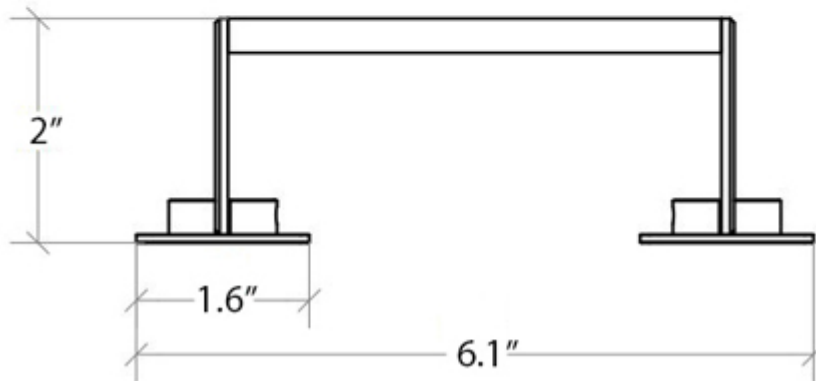

Collection  
Skudara

Model |  
Skudara 52815

Dimensions Metric  
*1 inch = 2.54 cm*  
*1 inch = 25.4 mm*

**WS**<sup>®</sup>  
**BATH**  
**COLLECTIONS**

1051 Lea Drive - Collegeville, PA 19426  
Tel. 215 513 9400 - Fax 610 831 0215  
[www.ws bathcollections.com](http://www.ws bathcollections.com) - [info@ws bathcollections.com](mailto:info@ws bathcollections.com)

Collection  
Skudara

Model |  
Skudara 52806

Dimensions Metric

*1 inch = 2.54 cm*  
*1 inch = 25.4 mm*

**WS**<sup>®</sup>  
BATH  
COLLECTIONS

1051 Lea Drive - Collegeville, PA 19426  
Tel. 215 513 9400 - Fax 610 831 0215

[www.ws bathcollections.com](http://www.ws bathcollections.com) - [info@ws bathcollections.com](mailto:info@ws bathcollections.com)

Collection  
Skudara

Model |  
Skudara 52853

Dimensions Metric

1 inch = 2.54 cm  
1 inch = 25.4 mm

Collection  
Skudara

Model |  
Skudara 50051

Dimensions Metric  
*1 inch = 2.54 cm*  
*1 inch = 25.4 mm*

**WS**<sup>®</sup>  
**BATH**  
**COLLECTIONS**

1051 Lea Drive - Collegeville, PA 19426  
Tel. 215 513 9400 - Fax 610 831 0215  
[www.ws bathcollections.com](http://www.ws bathcollections.com) - [info@ws bathcollections.com](mailto:info@ws bathcollections.com)