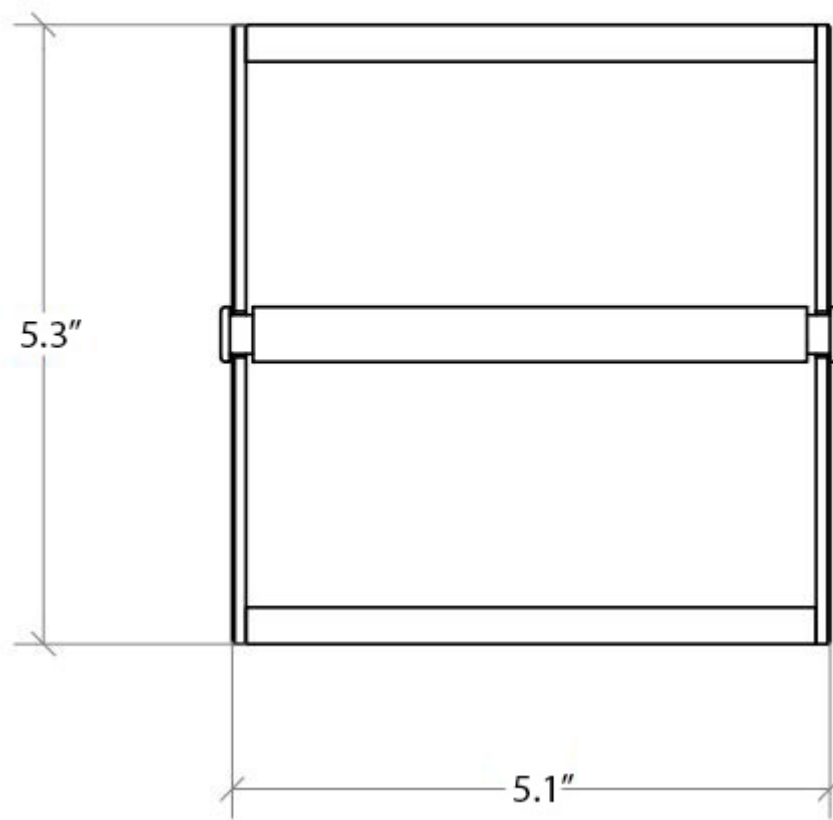

Collection  
Skudara

Model |  
Skudara 52815

Dimensions Metric  
*1 inch = 2.54 cm*  
*1 inch = 25.4 mm*

**WS**<sup>®</sup>  
**BATH**  
**COLLECTIONS**

1051 Lea Drive - Collegeville, PA 19426  
Tel. 215 513 9400 - Fax 610 831 0215  
[www.ws bathcollections.com](http://www.ws bathcollections.com) - [info@ws bathcollections.com](mailto:info@ws bathcollections.com)

Collection  
Skudara

Model |  
Skudara 52806

Dimensions Metric

*1 inch = 2.54 cm*  
*1 inch = 25.4 mm*

**WS**<sup>®</sup>  
BATH  
COLLECTIONS

1051 Lea Drive - Collegeville, PA 19426  
Tel. 215 513 9400 - Fax 610 831 0215

[www.ws bathcollections.com](http://www.ws bathcollections.com) - [info@ws bathcollections.com](mailto:info@ws bathcollections.com)

Collection  
Skudara

Model |  
Skudara 52853

Dimensions Metric

1 inch = 2.54 cm  
1 inch = 25.4 mm

Collection  
Skudara

Model |  
Skudara 50051

Dimensions Metric  
*1 inch = 2.54 cm*  
*1 inch = 25.4 mm*

**WS**<sup>®</sup>  
**BATH**  
**COLLECTIONS**

1051 Lea Drive - Collegeville, PA 19426  
Tel. 215 513 9400 - Fax 610 831 0215  
[www.ws bathcollections.com](http://www.ws bathcollections.com) - [info@ws bathcollections.com](mailto:info@ws bathcollections.com)