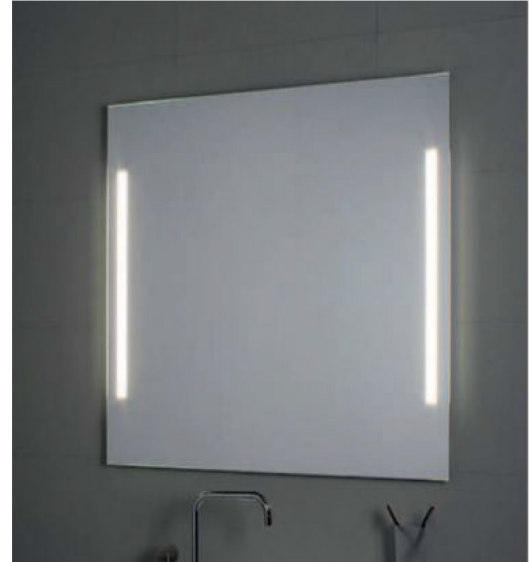

TECHNICAL INFORMATION:

The LED's assembled in Italy, are easily replaceable.
 110 V, Classelll, IP44, LED on rigid support 2 x 5 WATT
 measuring 49.5 x 2.5cm
 1000 lumens of natural light color (> 4000K)
 CE
 Comply with the directives 2006/95 / EC and 2004/108 / EC in
 terms of electrical safety and electromagnetic compatibility

MATERIALS:

High-quality glass,
 thickness 4 mm,
 ecological production without lead and copper.
 Structure of anodized aluminium

COMPATUBILITY ENERGY:

WARRANTY:

Collection
Simply

Model |
Simply L00600

Dimensions Metric
 1 inch = 2.54 cm
 1 inch = 25.4 mm