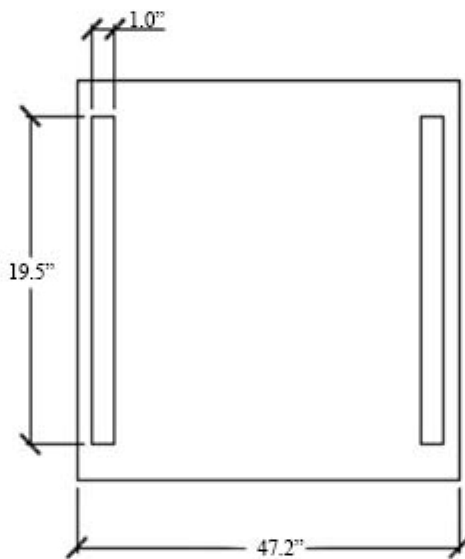

TECHNICAL INFORMATION:

The LED's assembled in Italy, are easily replaceable.
 110 V, Classelll, IP44, LED on rigid support 2 x 5 WATT
 measuring 49.5 x 2.5cm
 1000 lumens of natural light color (> 4000K)
 CE
 Comply with the directives 2006/95 / EC and 2004/108 / EC in
 terms of electrical safety and electromagnetic compatibility

MATERIALS:

High-quality glass,
 thickness 4 mm,
 ecological production without lead and copper.
 Structure of anodized aluminium

COMPATUBILITY ENERGY:

WARRANTY:

Collection
Simply

Model |
Simply L00600

Dimensions Metric
 1 inch = 2.54 cm
 1 inch = 25.4 mm