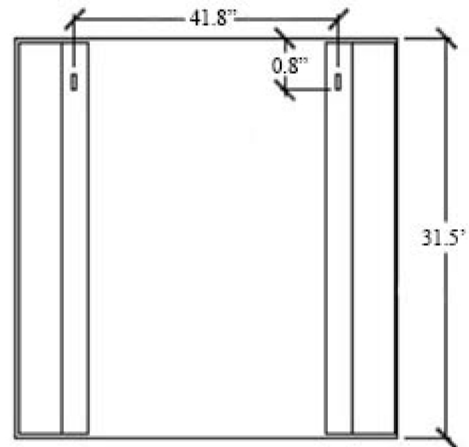

TECHNICAL INFORMATION:

The LED's assembled in Italy, are easily replaceable.
 110 V, Classelll, IP44, LED on rigid support 2 x 5 WATT
 measuring 49.5 x 2.5cm
 1000 lumens of natural light color (> 4000K)
 CE
 Comply with the directives 2006/95 / EC and 2004/108 / EC in
 terms of electrical safety and electromagnetic compatibility

MATERIALS:

High-quality glass,
 thickness 4 mm,
 ecological production without lead and copper.
 Structure of anodized aluminium

COMPATUBILITY ENERGY:

WARRANTY:

Collection
Simply

Model |
Simply L00600

Dimensions Metric
 1 inch = 2.54 cm
 1 inch = 25.4 mm