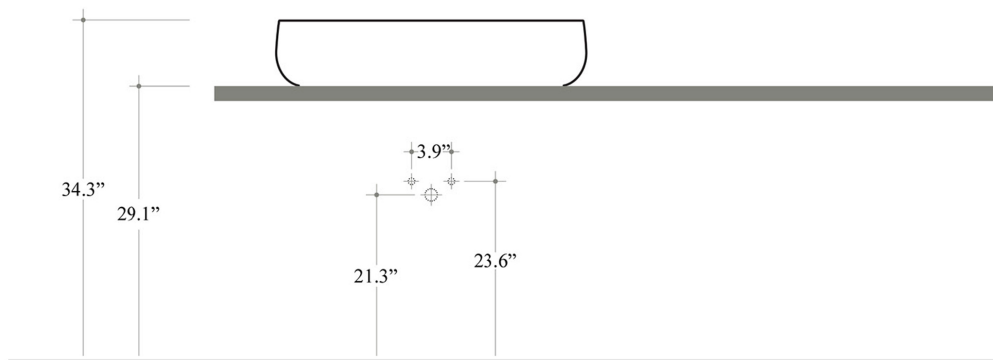

**Model |**  
Seed 70.40 - SEL04

Dimensions Metric

*1 inch = 2.54 cm*

*1 inch = 25.4 mm*

1051 Lea Drive - Collegeville, PA 19426  
Tel. 215 513 9400 - Fax 610 831 0215

[www.ws bathcollections.com](http://www.ws bathcollections.com) - [info@ws bathcollections.com](mailto:info@ws bathcollections.com)

Seed 70.40 - SEL04

Collection  
Seed

**Model** |  
Seed 70.40 - SEL04

Dimensions Metric

1 inch = 2.54 cm  
1 inch = 25.4 mm

**WS**<sup>®</sup>  
**BATH**  
**COLLECTIONS**

1051 Lea Drive - Collegeville, PA 19426  
Tel. 215 513 9400 - Fax 610 831 0215  
[www.ws bathcollections.com](http://www.ws bathcollections.com) - [info@ws bathcollections.com](mailto:info@ws bathcollections.com)