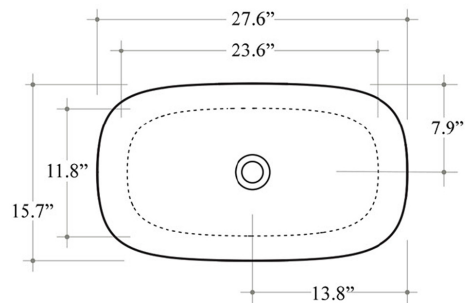

**Model |**  
Seed 70.40 - SEL04

Dimensions Metric

*1 inch = 2.54 cm*

*1 inch = 25.4 mm*

1051 Lea Drive - Collegeville, PA 19426  
Tel. 215 513 9400 - Fax 610 831 0215

[www.ws bathcollections.com](http://www.ws bathcollections.com) - [info@ws bathcollections.com](mailto:info@ws bathcollections.com)

Seed 70.40 - SEL04

Collection  
Seed

**Model** |  
Seed 70.40 - SEL04

Dimensions Metric

1 inch = 2.54 cm  
1 inch = 25.4 mm

**WS**<sup>®</sup>  
**BATH**  
**COLLECTIONS**

1051 Lea Drive - Collegeville, PA 19426  
Tel. 215 513 9400 - Fax 610 831 0215  
[www.ws bathcollections.com](http://www.ws bathcollections.com) - [info@ws bathcollections.com](mailto:info@ws bathcollections.com)