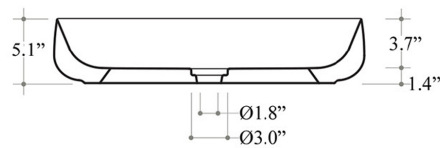

**Model |**  
Seed 70.40 - SEL04

Dimensions Metric

*1 inch = 2.54 cm*

*1 inch = 25.4 mm*

1051 Lea Drive - Collegeville, PA 19426  
Tel. 215 513 9400 - Fax 610 831 0215

[www.ws bathcollections.com](http://www.ws bathcollections.com) - [info@ws bathcollections.com](mailto:info@ws bathcollections.com)

Seed 70.40 - SEL04

Collection  
Seed

**Model** |  
Seed 70.40 - SEL04

Dimensions Metric

1 inch = 2.54 cm  
1 inch = 25.4 mm

**WS**<sup>®</sup>  
**BATH**  
**COLLECTIONS**

1051 Lea Drive - Collegeville, PA 19426  
Tel. 215 513 9400 - Fax 610 831 0215  
[www.ws bathcollections.com](http://www.ws bathcollections.com) - [info@ws bathcollections.com](mailto:info@ws bathcollections.com)