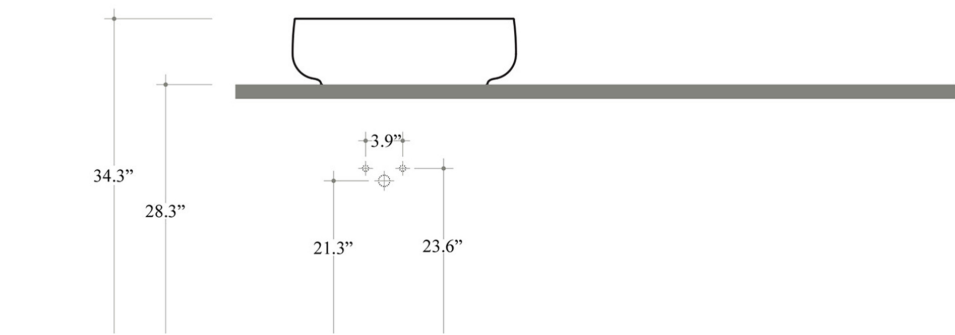

### SKU# | Options:

- Seed 55.42 WG | Glossy White
- Seed 55.42 BG | Glossy Black
- Seed 55.42 WM | Matte White
- Seed 55.42 BM | Matte Black

### Finishes:

-  Glossy White
-  Matte White
-  Glossy Black
-  Matte Black

\* WS Bath Collections reserves the right to revise dimensions or information on this sheet without notice

<b>Collection  </b> Seed	<b>Model  </b> Seed 55.44 - SEL02	<b>Dimensions Metric</b> <i>1 inch = 2.54 cm</i> <i>1 inch = 25.4 mm</i>	 1051 Lea Drive - Collegeville, PA 19426 Tel. 215 513 9400 - Fax 610 831 0215 <a href="http://www.ws bathcollections.com">www.ws bathcollections.com</a> - <a href="mailto:info@ws bathcollections.com">info@ws bathcollections.com</a>
-----------------------------	--------------------------------------	--	---

Seed 55.42 - SEL 02

Collection  
Seed

**Model |**  
Seed 55.42 - SEL02

Dimensions Metric

1 inch = 2.54 cm  
1 inch = 25.4 mm

**WS<sup>®</sup>**  
**BATH**  
**COLLECTIONS**

1051 Lea Drive - Collegeville, PA 19426  
Tel. 215 513 9400 - Fax 610 831 0215  
[www.ws bathcollections.com](http://www.ws bathcollections.com) - [info@ws bathcollections.com](mailto:info@ws bathcollections.com)