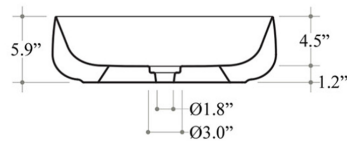

### Finishes:

-  Glossy White
-  Matte White
-  Glossy Black
-  Matte Black

\* WS Bath Collections reserves the right to revise dimensions or information on this sheet without notice

<b>Collection  </b> Seed	<b>Model  </b> Seed 55.44 - SEL02	<b>Dimensions Metric</b> <i>1 inch = 2.54 cm</i> <i>1 inch = 25.4 mm</i>	 1051 Lea Drive - Collegeville, PA 19426 Tel. 215 513 9400 - Fax 610 831 0215 <a href="http://www.ws bathcollections.com">www.ws bathcollections.com</a> - <a href="mailto:info@ws bathcollections.com">info@ws bathcollections.com</a>
-----------------------------	--------------------------------------	--	---

Seed 55.42 - SEL 02

Collection  
Seed

**Model |**  
Seed 55.42 - SEL02

Dimensions Metric

1 inch = 2.54 cm  
1 inch = 25.4 mm

**WS<sup>®</sup>**  
**BATH**  
**COLLECTIONS**

1051 Lea Drive - Collegeville, PA 19426  
Tel. 215 513 9400 - Fax 610 831 0215  
[www.ws bathcollections.com](http://www.ws bathcollections.com) - [info@ws bathcollections.com](mailto:info@ws bathcollections.com)