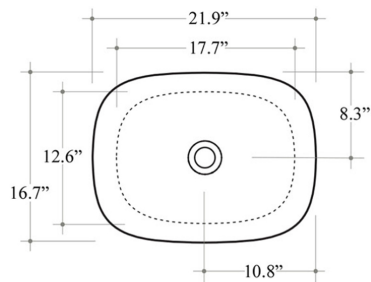

### SKU# | Options:

- Seed 55.42 WG | Glossy White
- Seed 55.42 BG | Glossy Black
- Seed 55.42 WM | Matte White
- Seed 55.42 BM | Matte Black

### Finishes:

-  Glossy White
-  Matte White
-  Glossy Black
-  Matte Black

\* WS Bath Collections reserves the right to revise dimensions or information on this sheet without notice

<b>Collection  </b> Seed	<b>Model  </b> Seed 55.44 - SEL02	<b>Dimensions Metric</b> <i>1 inch = 2.54 cm</i> <i>1 inch = 25.4 mm</i>	 1051 Lea Drive - Collegeville, PA 19426 Tel. 215 513 9400 - Fax 610 831 0215 <a href="http://www.ws bathcollections.com">www.ws bathcollections.com</a> - <a href="mailto:info@ws bathcollections.com">info@ws bathcollections.com</a>
-----------------------------	--------------------------------------	--	---

Seed 55.42 - SEL 02

Collection  
Seed

**Model |**  
Seed 55.42 - SEL02

Dimensions Metric

1 inch = 2.54 cm  
1 inch = 25.4 mm

**WS<sup>®</sup>**  
**BATH**  
**COLLECTIONS**

1051 Lea Drive - Collegeville, PA 19426  
Tel. 215 513 9400 - Fax 610 831 0215  
[www.ws bathcollections.com](http://www.ws bathcollections.com) - [info@ws bathcollections.com](mailto:info@ws bathcollections.com)

### Vessel/ countertop installation

Bolts

Silicone (optional)

Collection  
Seed

Model |  
Seed 55.42 - SEL02

Dimensions Metric  
*1 inch = 2.54 cm*  
*1 inch = 25.4 mm*

WS<sup>®</sup>  
BATH  
COLLECTIONS

1051 Lea Drive - Collegeville, PA 19426  
Tel. 215 513 9400 - Fax 610 831 0215  
[www.ws bathcollections.com](http://www.ws bathcollections.com) - [info@ws bathcollections.com](mailto:info@ws bathcollections.com)